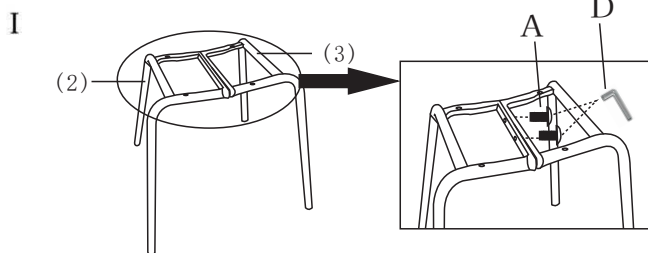

**ITEM NAME/ NOM D'ITEM: TORLO DINING CHAIR**

**ITEM#/NO. ITEM: 109630/109631**

**PARTS LIST/LISTE DES PIÈCES**

(1)	(2)	(3)	(4)
			<p>A.  M8x 14mm x2</p> <p>B.  M6x 22mm x2</p> <p>C.  M6x 30mm x2</p> <p>D.  5mm x1</p>
x1	x1	x1	

**ASSEMBLY INSTRUCTIONS / INSTRUCTIONS D'ASSEMBLAGE**

To install the chair, please tighten the screws in 80% first, after installing all the screws, make sure the chair is balanced, re-tighten the screws completely.