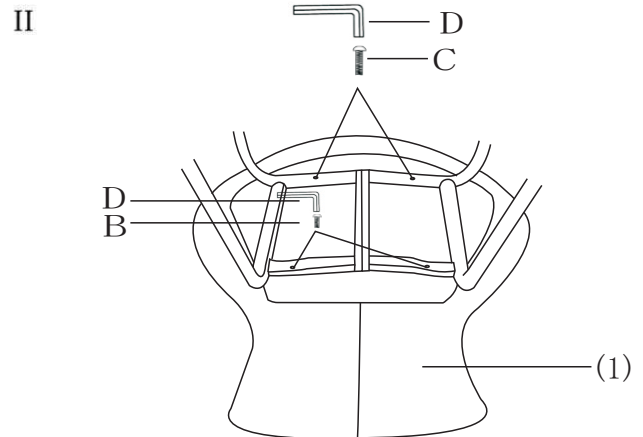

**ITEM NAME/ NOM D'ITEM: TORLO DINING CHAIR**

**ITEM#/NO. ITEM: 109630/109631**

**PARTS LIST/LISTE DES PIÈCES**

(1)	(2)	(3)	(4)
			<p>A.  M8x 14mm x2</p> <p>B.  M6x 22mm x2</p> <p>C.  M6x 30mm x2</p> <p>D.  5mm x1</p>
x1	x1	x1	

**ASSEMBLY INSTRUCTIONS / INSTRUCTIONS D'ASSEMBLAGE**

To install the chair, please tighten the screws in 80% first, after installing all the screws, make sure the chair is balanced, re-tighten the screws completely.