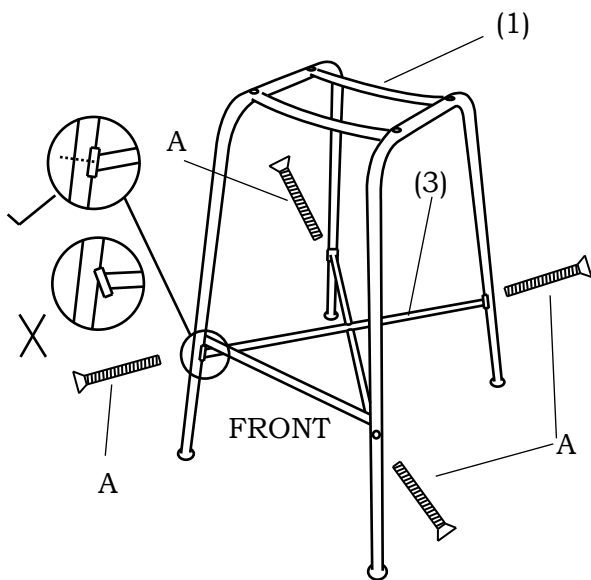

ITEM NAME/NOM D'ITEM: MURCIA BAR CHAIR
ITEM # /NO. ITEM: 703951/703952/703983/703984

PARTS LIST/LISTE DES PIÈCES

(1)	(2)	(3)	(4)
			A. M6x35mm x8 B. 4mm x1
x1	x1	FRONT x1	

ASSEMBLY INSTRUCTIONS/INSTRUCTIONS D'ASSEMBLAGE

I

To install the chair, please tighten the screws in 80% first, after installing all the screws, make sure the chair is balanced, re-tighten the screws completely.

II

III

For missing parts or damaged parts, please call /
 Pour pièce manquante ou endommagée, veuillez appeler: