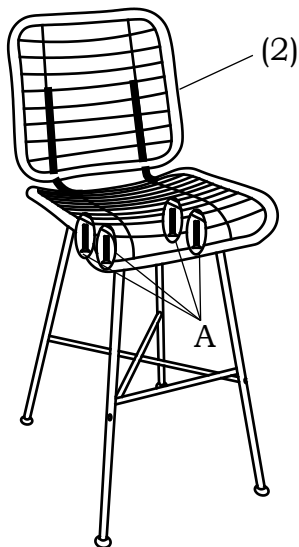

ITEM NAME/NOM D'ITEM: MURCIA BAR CHAIR
ITEM # /NO. ITEM: 703951/703952/703983/703984

PARTS LIST/LISTE DES PIÈCES

(1)	(2)	(3)	(4)
			A. M6x35mm x8 B. 4mm x1
x1	x1	FRONT x1	

ASSEMBLY INSTRUCTIONS/INSTRUCTIONS D'ASSEMBLAGE

I

To install the chair, please tighten the screws in 80% first, after installing all the screws, make sure the chair is balanced, re-tighten the screws completely.

II

III

For missing parts or damaged parts, please call /
 Pour pièce manquante ou endommagée, veuillez appeler: