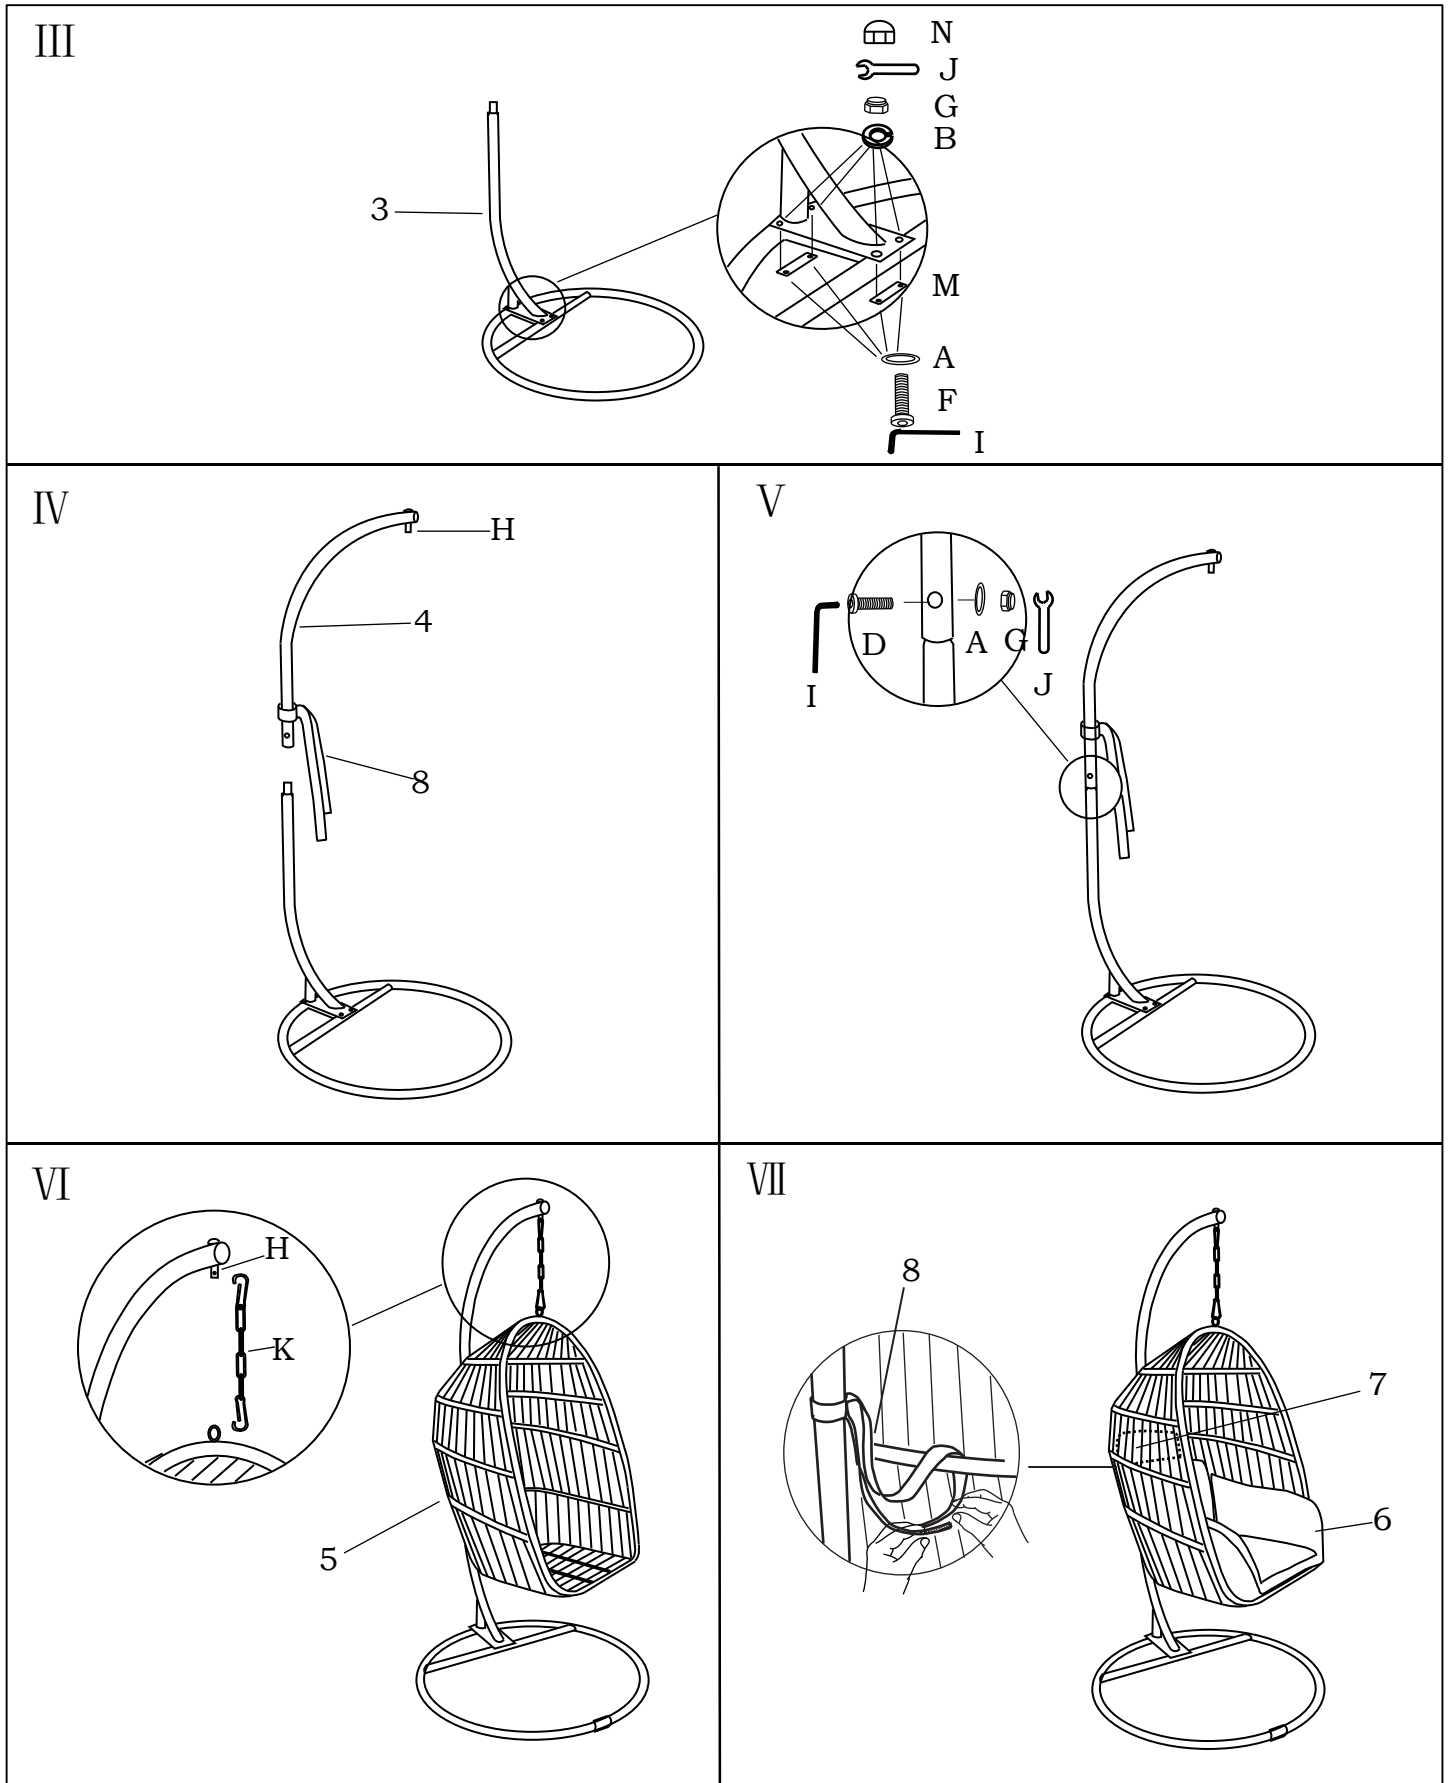

For missing parts or damaged parts, please call

USA : 1-866-798-6663
Canada : 514-382-6661