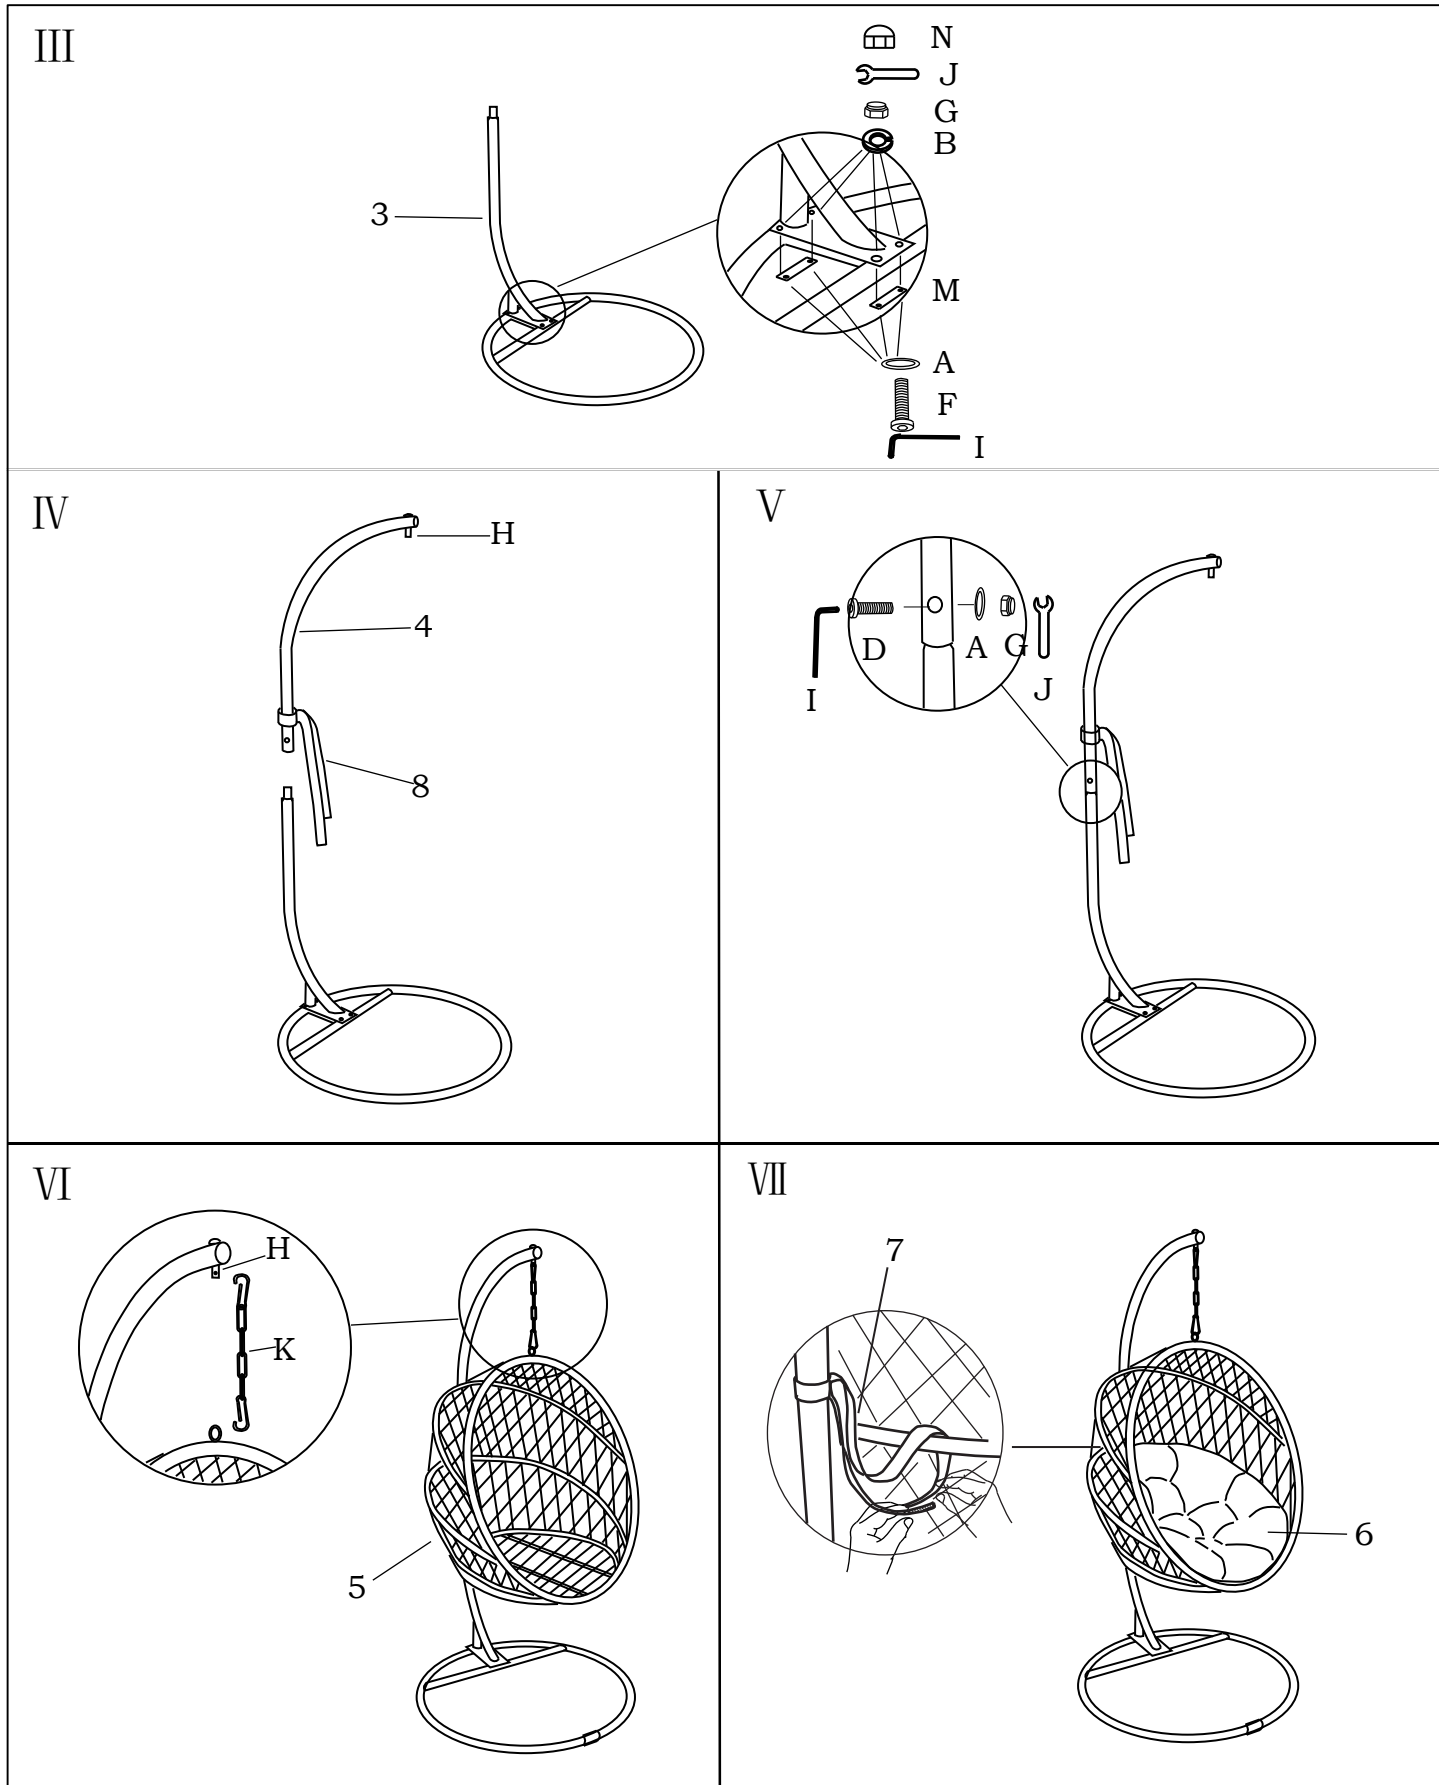

For missing parts or damaged parts, please call

USA : 1-866-798-6663
Canada : 514-382-6661