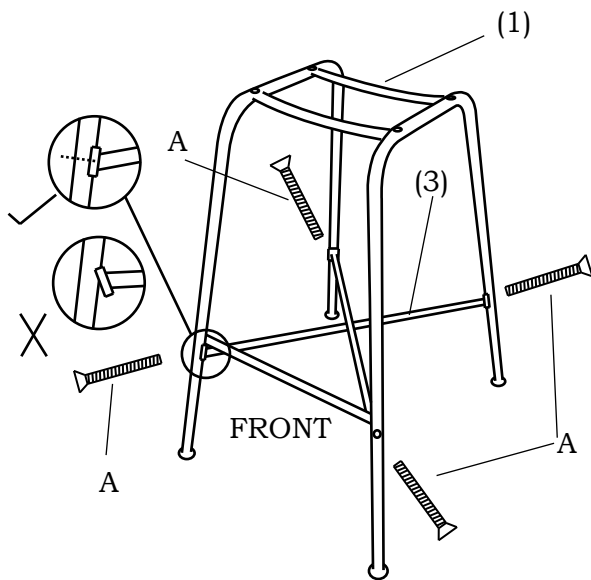

**ITEM NAME/NOM D'ITEM: MALAGA BAR CHAIR**

**ITEM # /NO. ITEM: 703949/703950**

**PARTS LIST/LISTE DES PIÈCES**

(1)	(2)	(3)	(4)
 <p>x1</p>	 <p>x1</p>	 <p>FRONT x1</p>	<p>A.  M6x35mm x8</p> <p>B.  4mm x1</p>

**ASSEMBLY INSTRUCTIONS/INSTRUCTIONS D'ASSEMBLAGE**

**I**

To install the chair, please tighten the screws in 80% first, after installing all the screws, make sure the chair is balanced and re-tighten the screws in 100%.