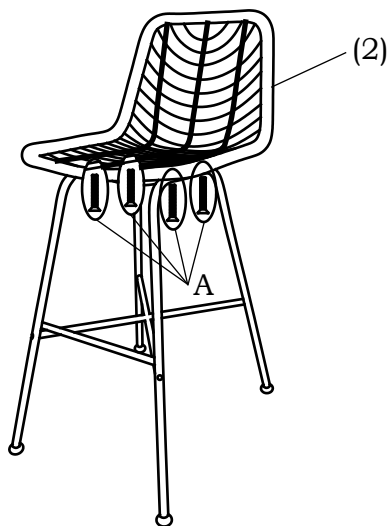

ITEM NAME/NOM D'ITEM: MALAGA BAR CHAIR

ITEM # /NO. ITEM: 703949/703950

PARTS LIST/LISTE DES PIÈCES

(1)	(2)	(3)	(4)
x1	x1	FRONT x1	A. M6x35mm x8 B. 4mm x1

ASSEMBLY INSTRUCTIONS/INSTRUCTIONS D'ASSEMBLAGE

I

To install the chair, please tighten the screws in 80% first, after installing all the screws, make sure the chair is balanced and re-tighten the screws in 100%.

II

III

For missing parts or damaged parts, please call USA : 1-866-798-6663
Canada : 514-382-6661