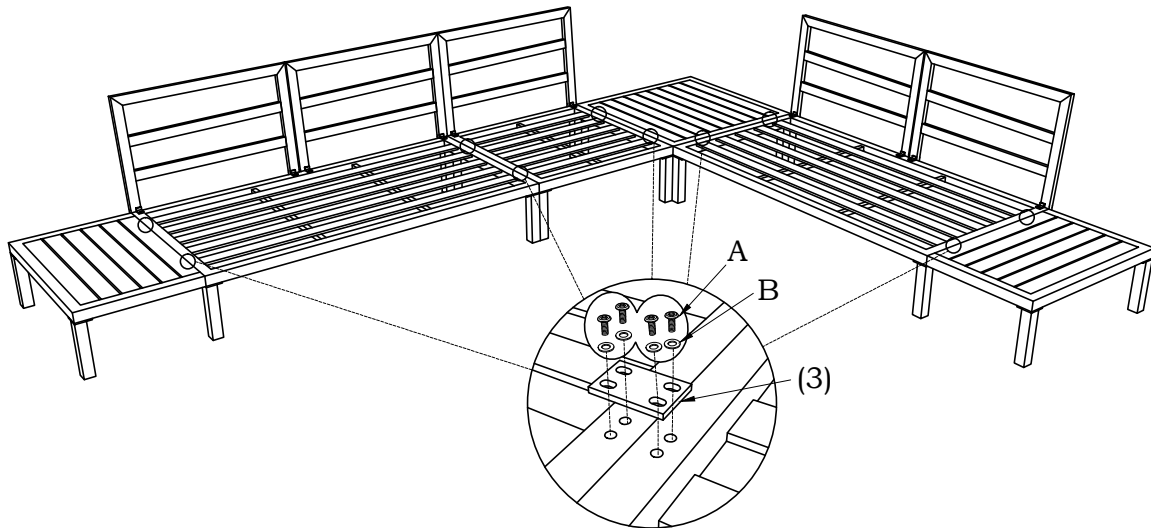

For missing parts or damaged parts, please call USA : 1-866-798-6663
Canada : 514-382-6661