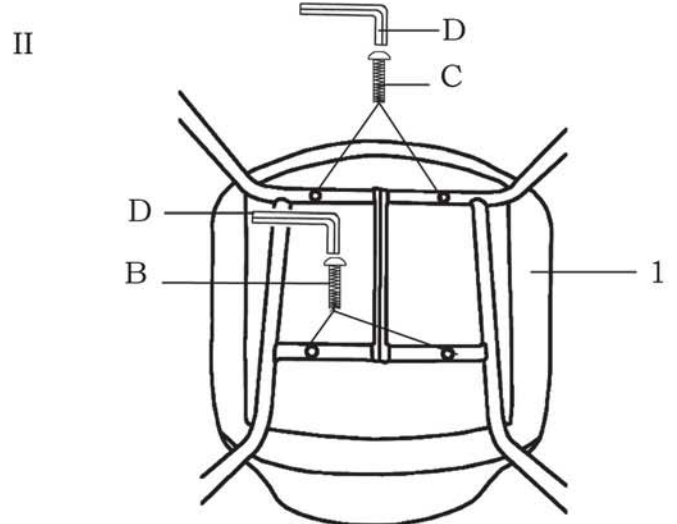

ITEM NAME/NOM D'ITEM: BYRON DINING CHAIR

ITEM #/NO. ITEM: 101777/101778/101779

PART LIST / LISTE DES PIÈCES

(1)	(2)	(3)	(4)
			A.  M8×14mm x2 B.  M6×22mm x2 C.  M6×30mm x2 D.  5mm x1
x1	x1	x1	

ASSEMBLY INSTRUCTIONS / INSTRUCTIONS D'ASSEMBLAGE

To install the chair, please tighten the screws in 80% first, after installing all the screws, make sure the chair is balanced, re-tighten the screws completely.

III

For missing parts or damaged parts, please call