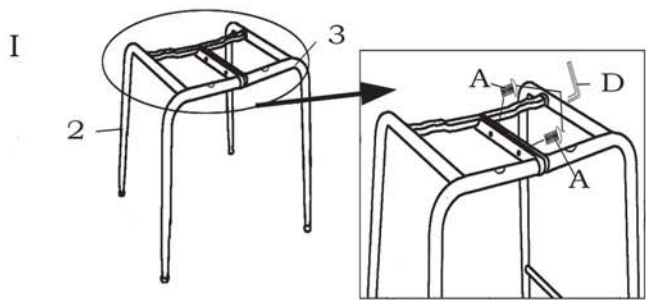

ITEM NAME/NOM D'ITEM: BYRON DINING CHAIR

ITEM #/NO. ITEM: 101777/101778/101779

PART LIST / LISTE DES PIÈCES

| (1) | (2) | (3) | (4) |
|---|---|---|---|
|  <p>x1</p> |  <p>x1</p> |  <p>x1</p> | <p>A.  M8×14mm x2</p> <p>B.  M6×22mm x2</p> <p>C.  M6×30mm x2</p> <p>D.  5mm x1</p> |

ASSEMBLY INSTRUCTIONS / INSTRUCTIONS D'ASSEMBLAGE

To install the chair, please tighten the screws in 80% first, after installing all the screws, make sure the chair is balanced, re-tighten the screws completely.