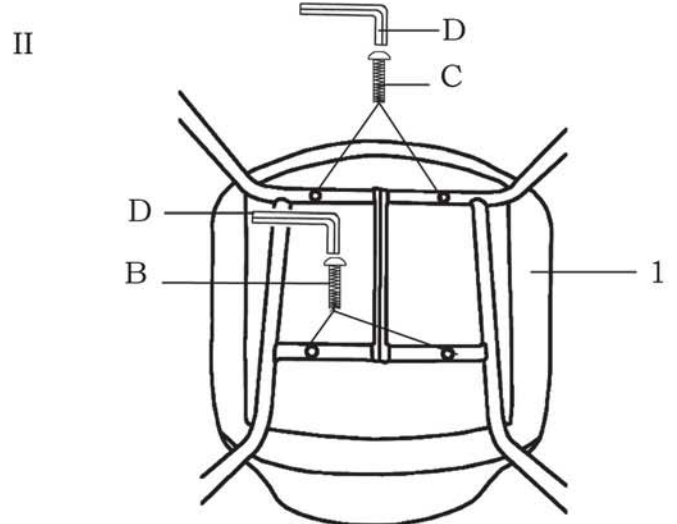

ITEM NAME/NOM D'ITEM: BYRON DINING CHAIR

ITEM #/NO. ITEM: 101777/101778/101779

PART LIST / LISTE DES PIÈCES

| (1) | (2) | (3) | (4) |
|---|---|---|---|
|  <p>x1</p> |  <p>x1</p> |  <p>x1</p> | <p>A.  M8×14mm x2</p> <p>B.  M6×22mm x2</p> <p>C.  M6×30mm x2</p> <p>D.  5mm x1</p> |

ASSEMBLY INSTRUCTIONS / INSTRUCTIONS D'ASSEMBLAGE

To install the chair, please tighten the screws in 80% first, after installing all the screws, make sure the chair is balanced, re-tighten the screws completely.