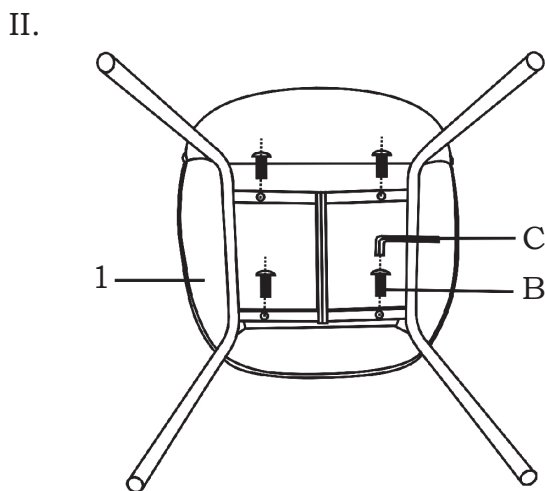

ITEM NAME / NOM D'ITEM: SIENA DINING CHAIR
ITEM #/NO. ITEM: 101219/101220/101221/101290

PART LIST / LISTE DES PIÈCES

(1)	(2)	(3)	(4)
x1	x1	x1	<p>A. M8x14mm x2</p> <p>B. M6x25mm x4</p> <p>C. 6mm x1</p>

ASSEMBLY INSTRUCTIONS / INSTRUCTIONS D'ASSEMBLAGE

*Make sure (2) & (3) are parallel and just 80% tightening (A). (No screw up). After everything screwed in the right place, sit and make sure the chair is balance then tighten the screws (A) in the final stage.