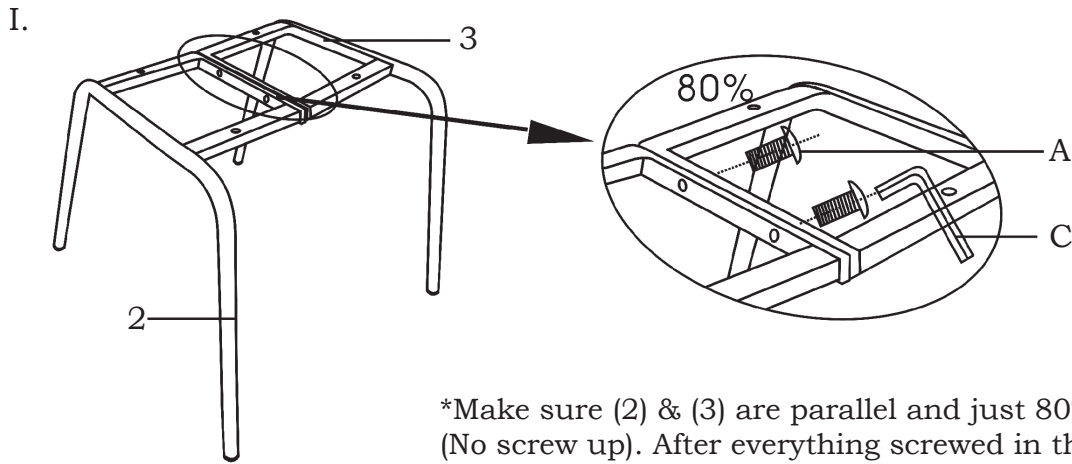

ITEM NAME / NOM D'ITEM: SIENA DINING CHAIR
ITEM #/NO. ITEM: 101219/101220/101221/101290

PART LIST / LISTE DES PIÈCES

(1)	(2)	(3)	(4)
x1	x1	x1	<p>A. M8x14mm x2</p> <p>B. M6x25mm x4</p> <p>C. 6mm x1</p>

ASSEMBLY INSTRUCTIONS / INSTRUCTIONS D'ASSEMBLAGE

*Make sure (2) & (3) are parallel and just 80% tightening (A). (No screw up). After everything screwed in the right place, sit and make sure the chair is balance then tighten the screws (A) in the final stage.