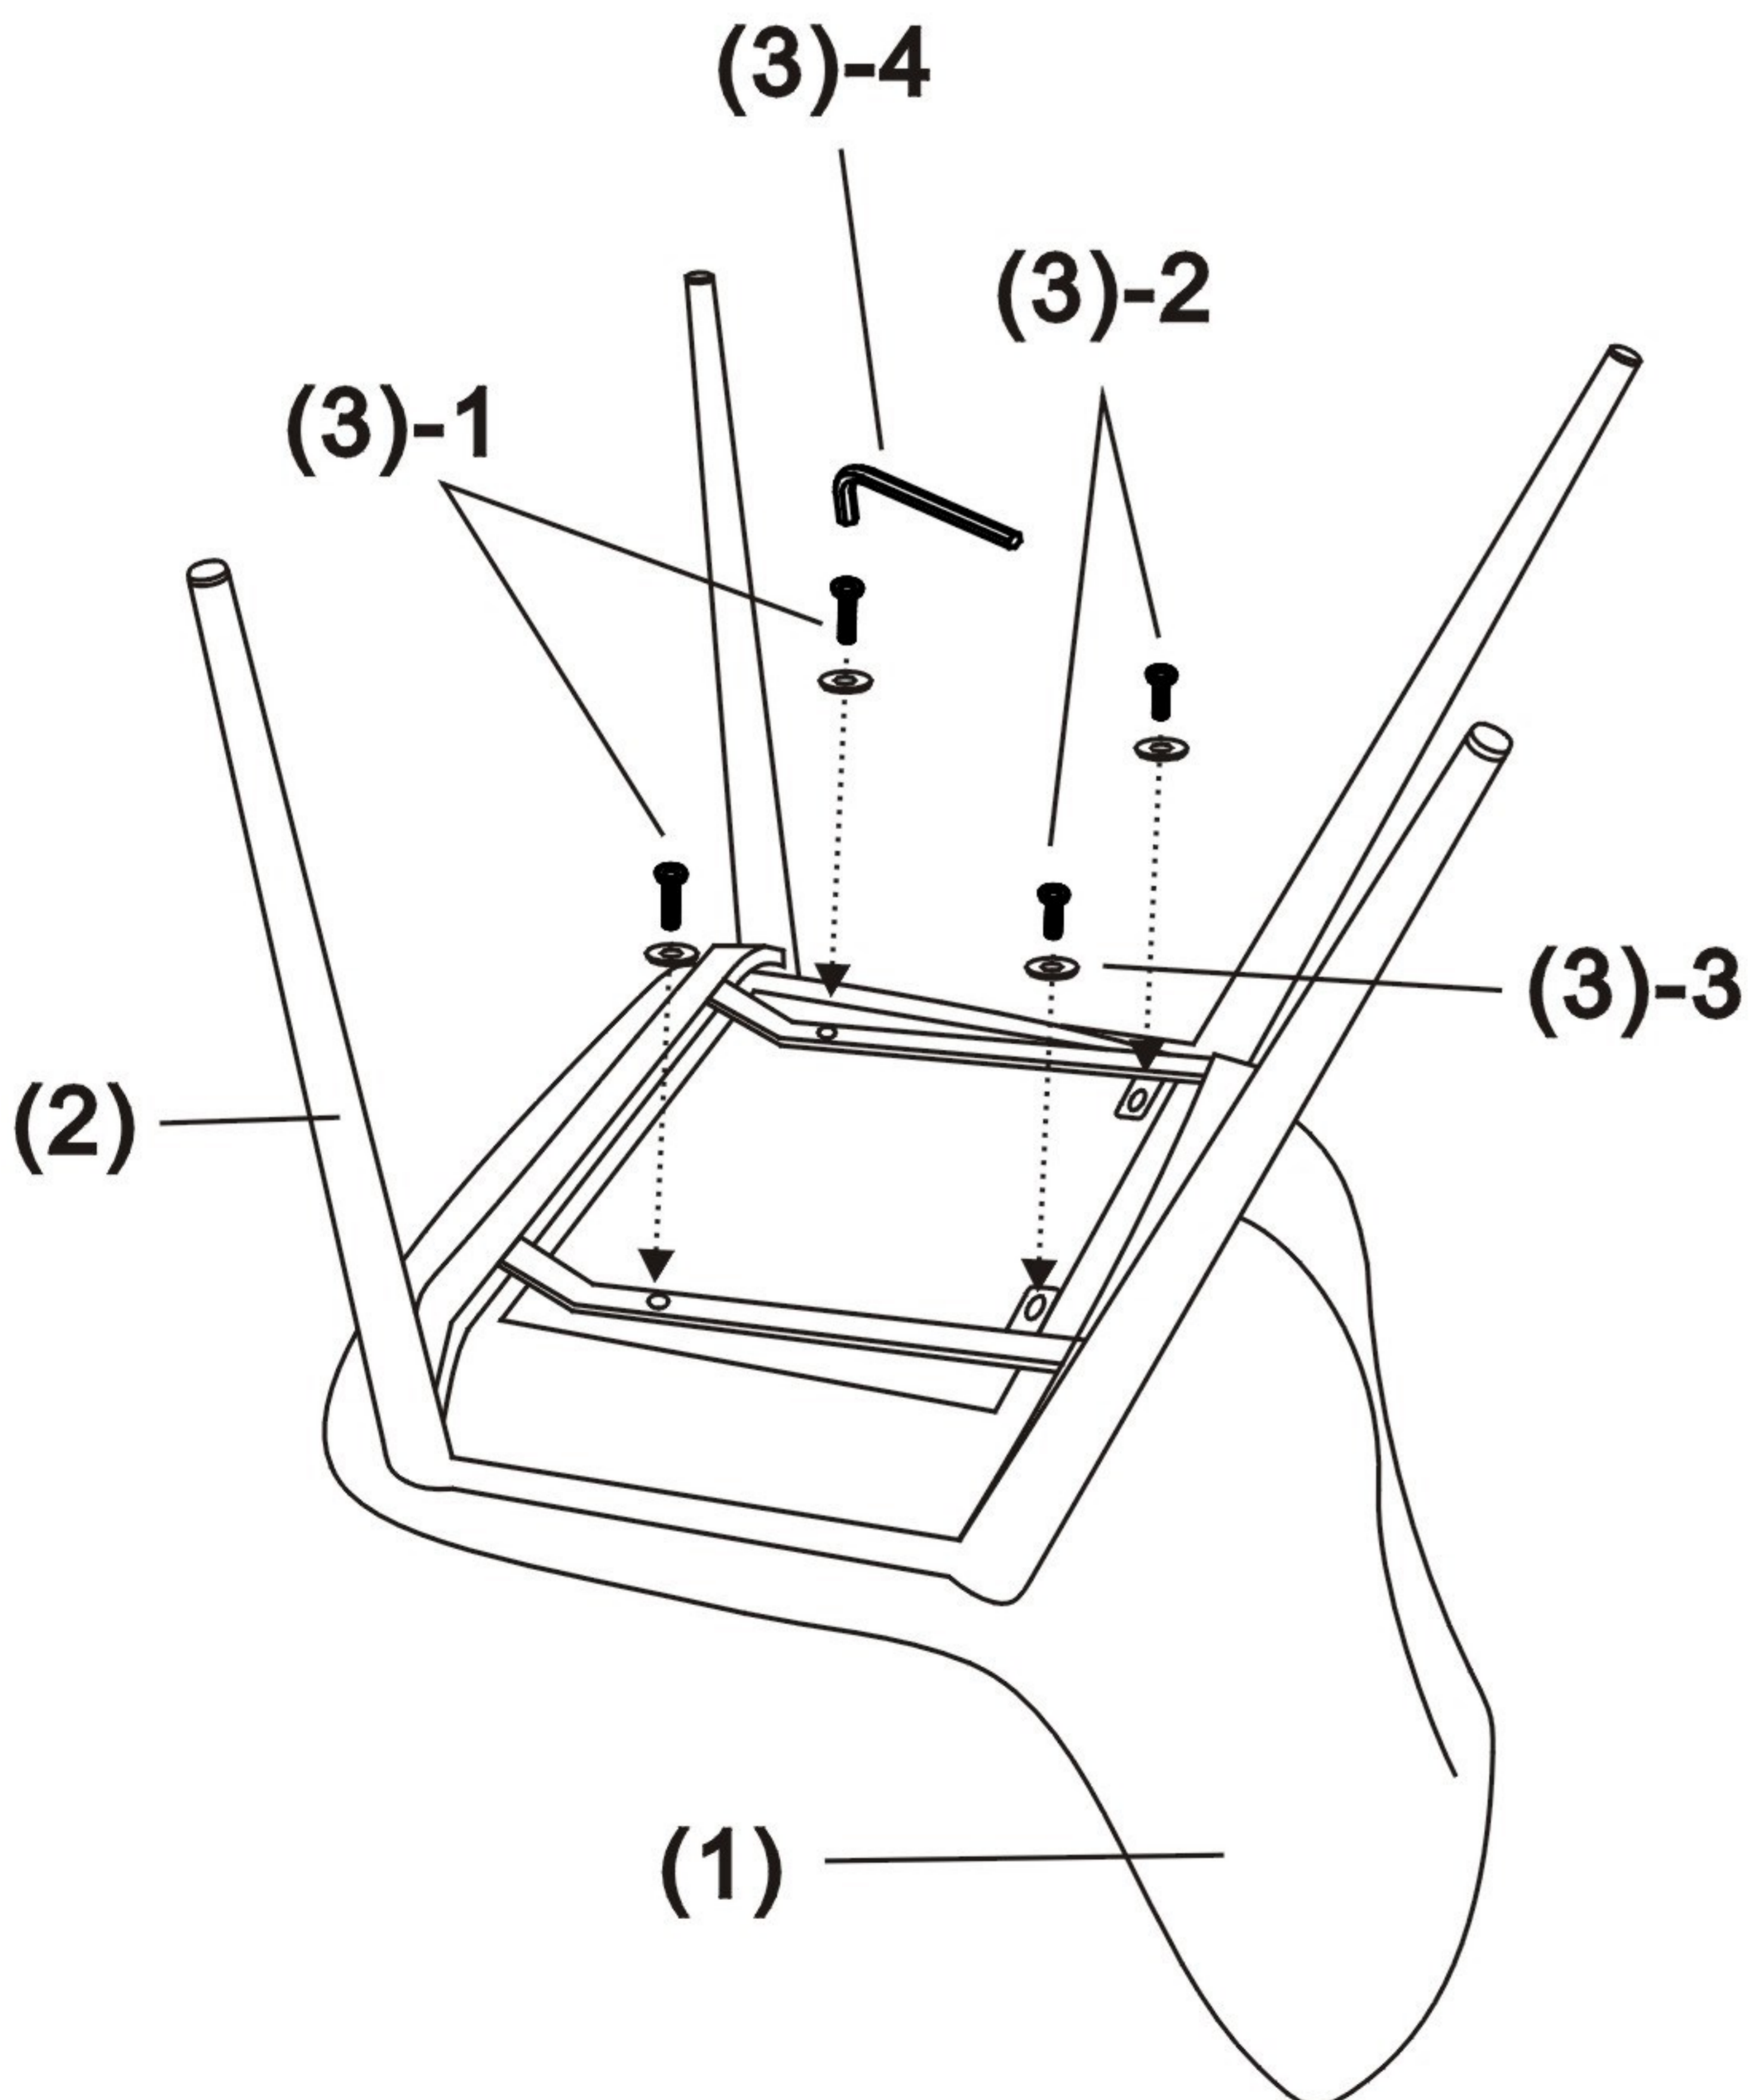

ITEM NAME /NOM D' ITEM:MAGNUS DINING CHAIR

ITEM # /NO. ITEM:101269 (GRAY&STAINLESS)

101270 (WHITE&STAINLESS)

101271 (BLACK&STAINLESS)

101272 (GRAY&WALNUT)

101273 (WHITE&WALNUT)

Enquiry:parts@zuomod.com

PART LIST/Liste des pièces

(1)	(2)	(3)
 X1	 X1	1. X2 M4*25mm 2. X2 M4*20mm 3. X4 4. X1

INSTRUCTION

A

B