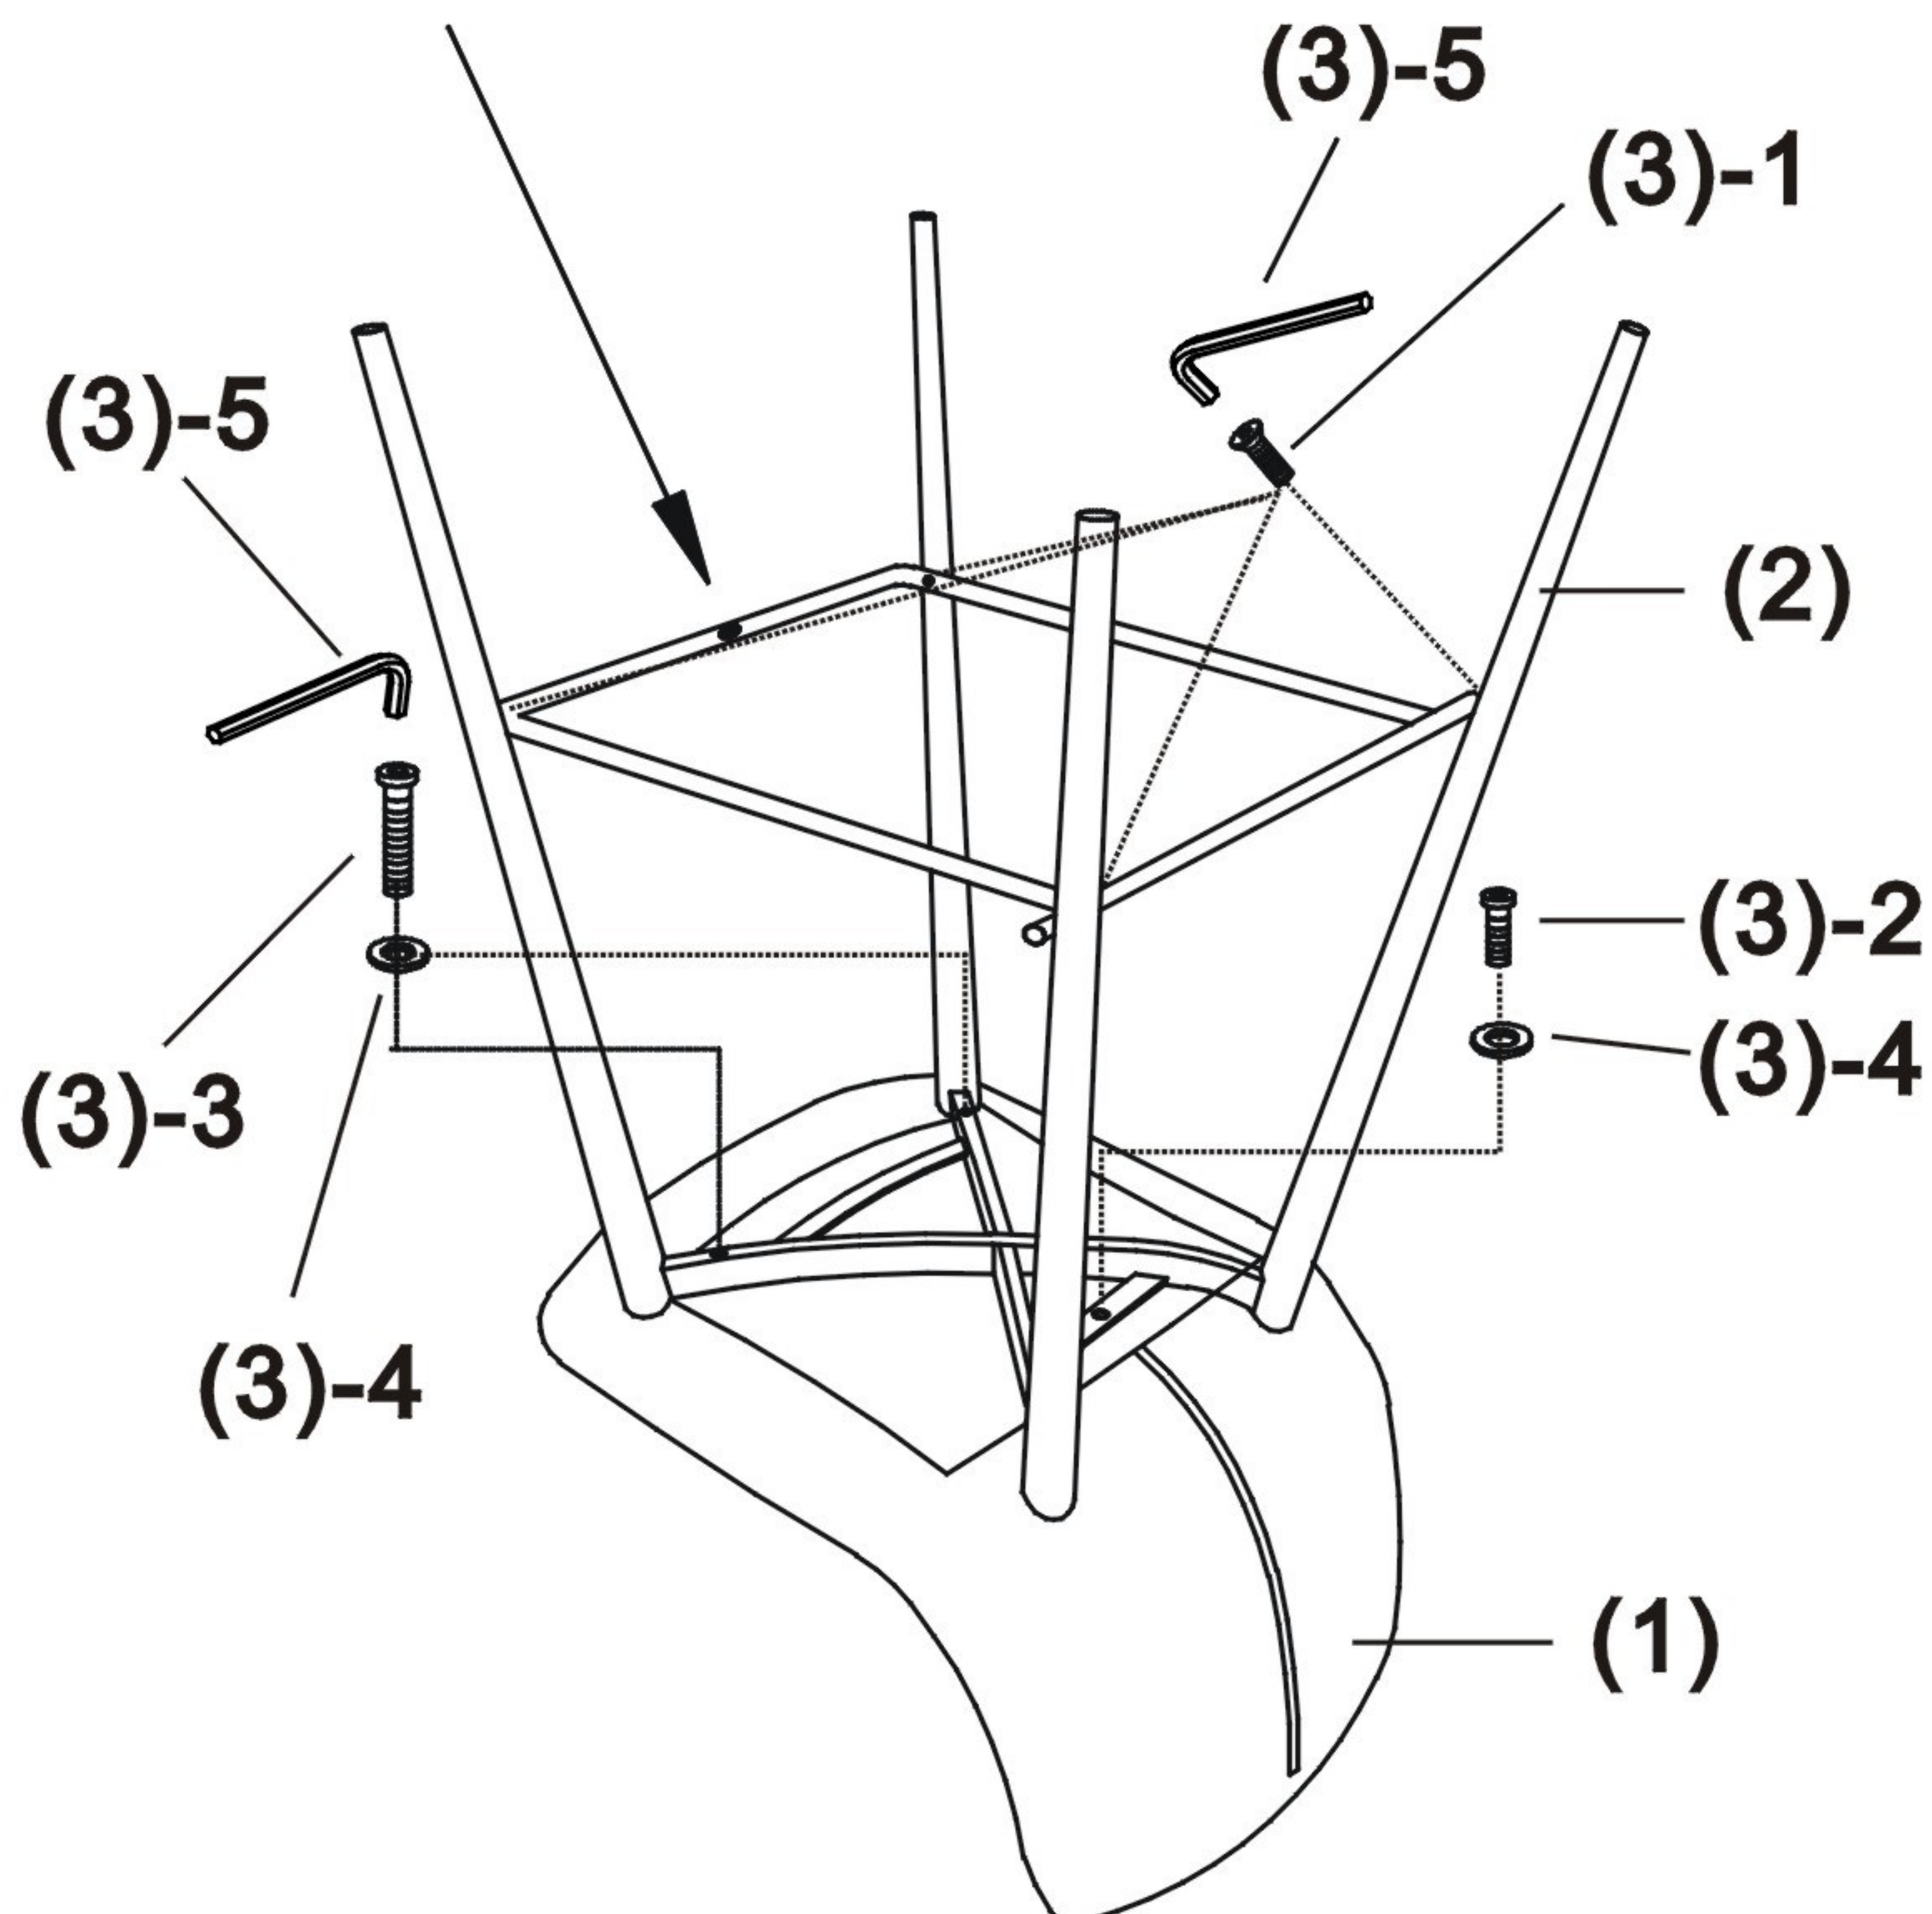

ITEM NAME /NOM D' ITEM:TANGIERS COUNTER CHAIR
ITEM # /NO. ITEM:101084 (GRAY) 101085 (WHITE/BLANC)

Enquiry:parts@zuomod.com

PART LIST/Liste des pièces

(1)	(2)	(3)																				
 <p style="text-align: right;">X1</p>	 <p style="text-align: right;">X1</p>	<table border="0"> <tr> <td>1.</td> <td></td> <td>X4</td> <td>M6*20mm</td> </tr> <tr> <td>2.</td> <td></td> <td>X1</td> <td>M6*20mm</td> </tr> <tr> <td>3.</td> <td></td> <td>X2</td> <td>M6*45mm</td> </tr> <tr> <td>4.</td> <td></td> <td>X3</td> <td></td> </tr> <tr> <td>5.</td> <td></td> <td>X1</td> <td></td> </tr> </table>	1.		X4	M6*20mm	2.		X1	M6*20mm	3.		X2	M6*45mm	4.		X3		5.		X1	
1.		X4	M6*20mm																			
2.		X1	M6*20mm																			
3.		X2	M6*45mm																			
4.		X3																				
5.		X1																				

INSTRUCTION

A

Tip: green dot at the bottom side!

B