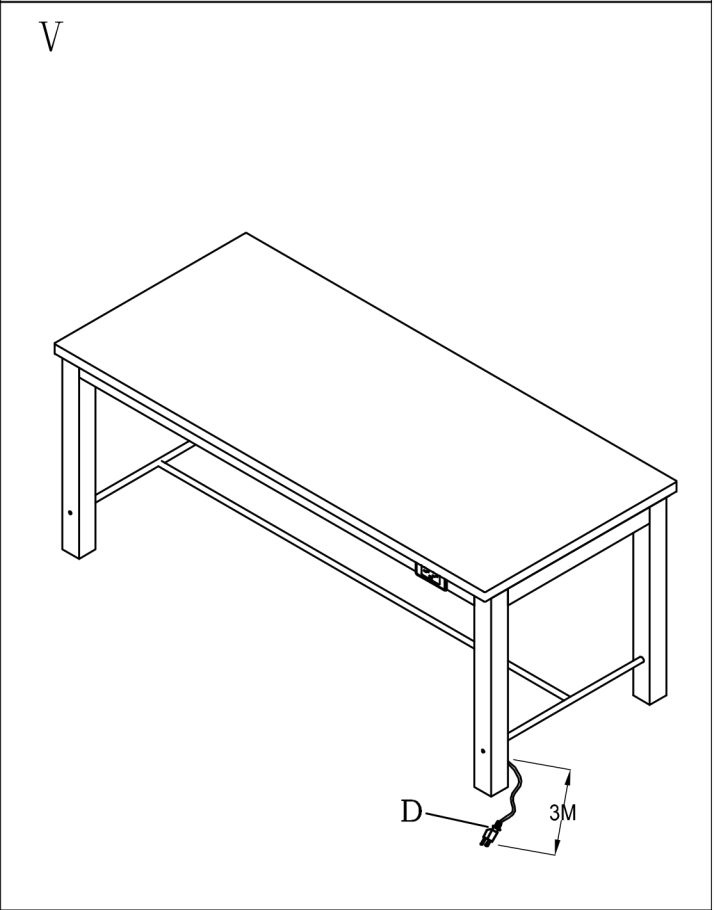

For missing parts or damaged parts, please call

USA : 1-866-798-6663

Canada : 514-382-6661

AI-2-180319