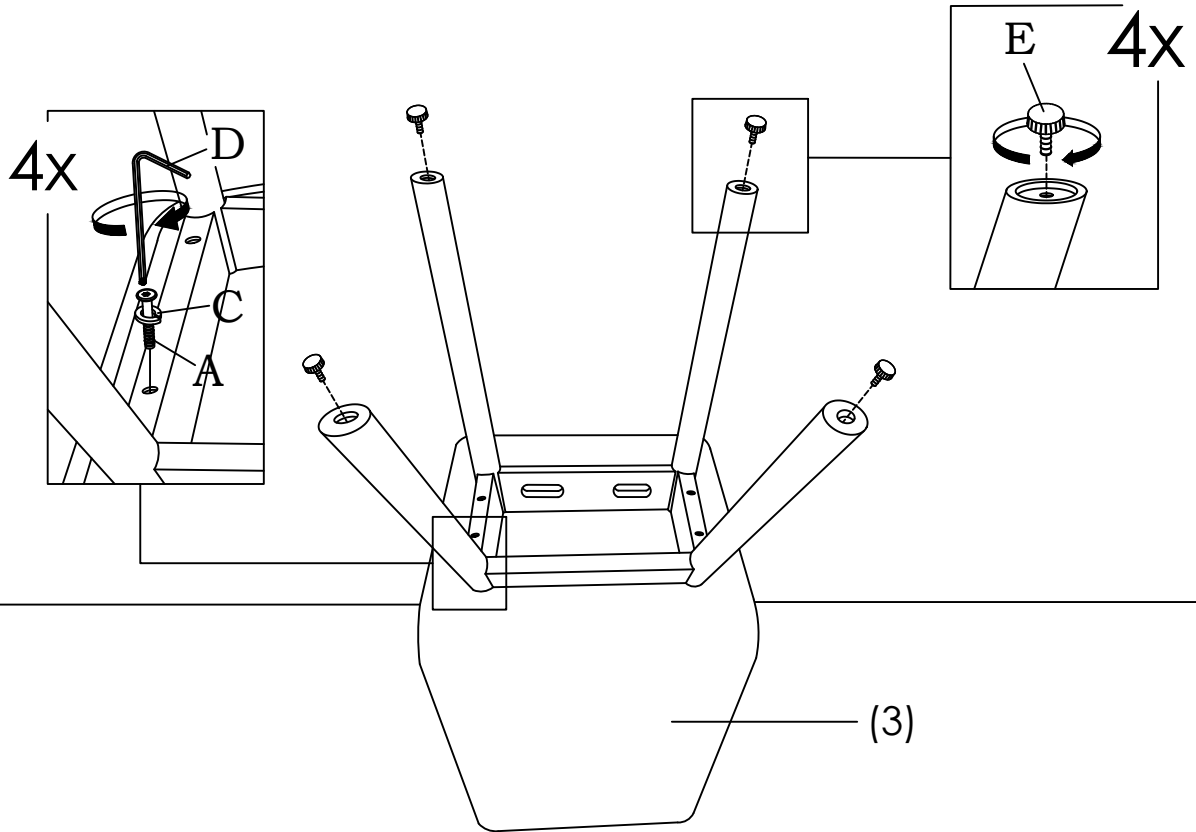

II.

III.

For missing parts or damaged parts, please call USA : 1-866-798-6663
CANADA : 514-382-6661