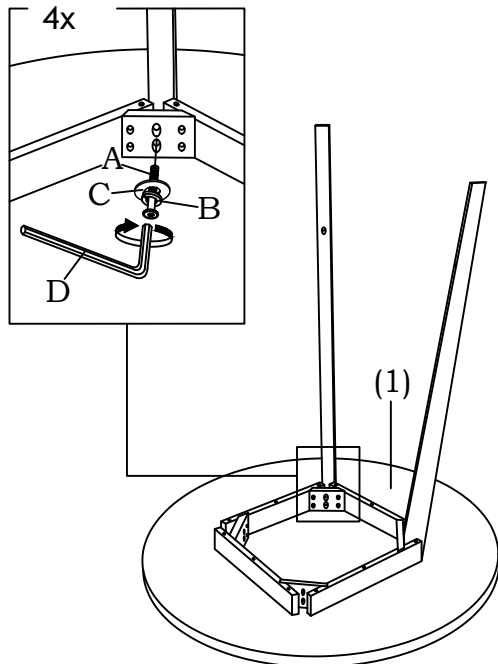

II.

III.

IV.

V.

For missing parts or damaged parts, please call

USA : 1-866-798-6663
Canada: 514-382-6661

AI-4-190602