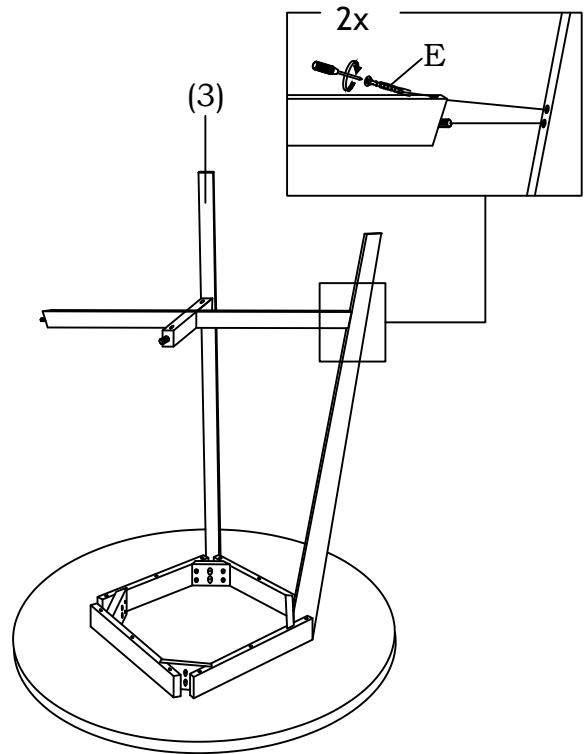

II.

III.

IV.

V.

For missing parts or damaged parts, please call

USA : 1-866-798-6663
Canada: 514-382-6661

AI-4-190602