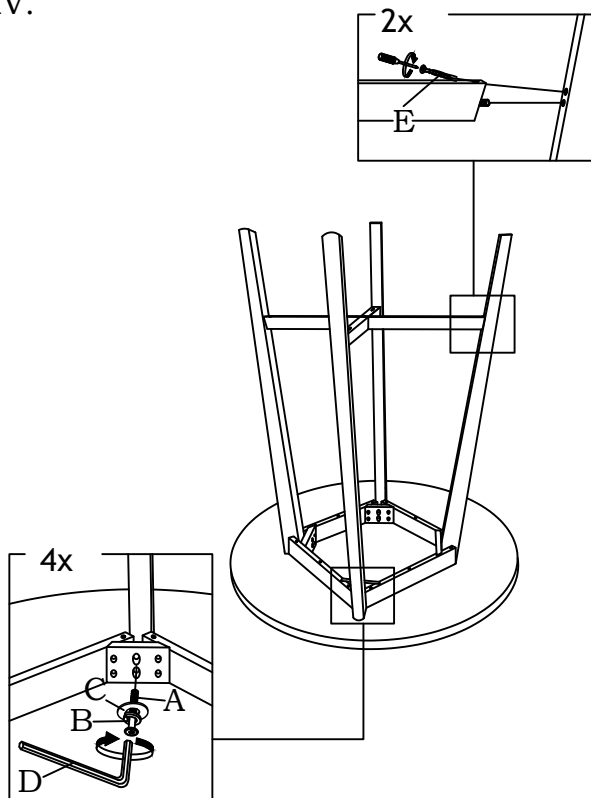

II.

III.

IV.

V.

For missing parts or damaged parts, please call

USA : 1-866-798-6663
Canada: 514-382-6661

AI-4-190602