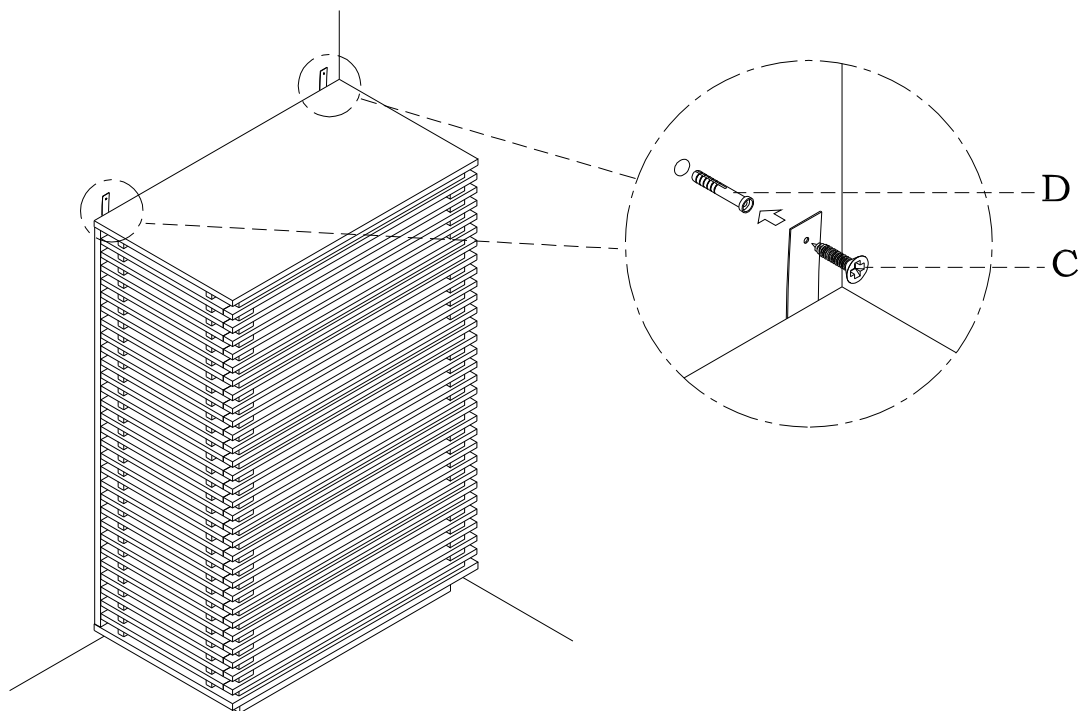

For missing parts or damaged parts, please call

USA : 1-866-798-6663

Canada : 514-382-6661

AI-2-160101