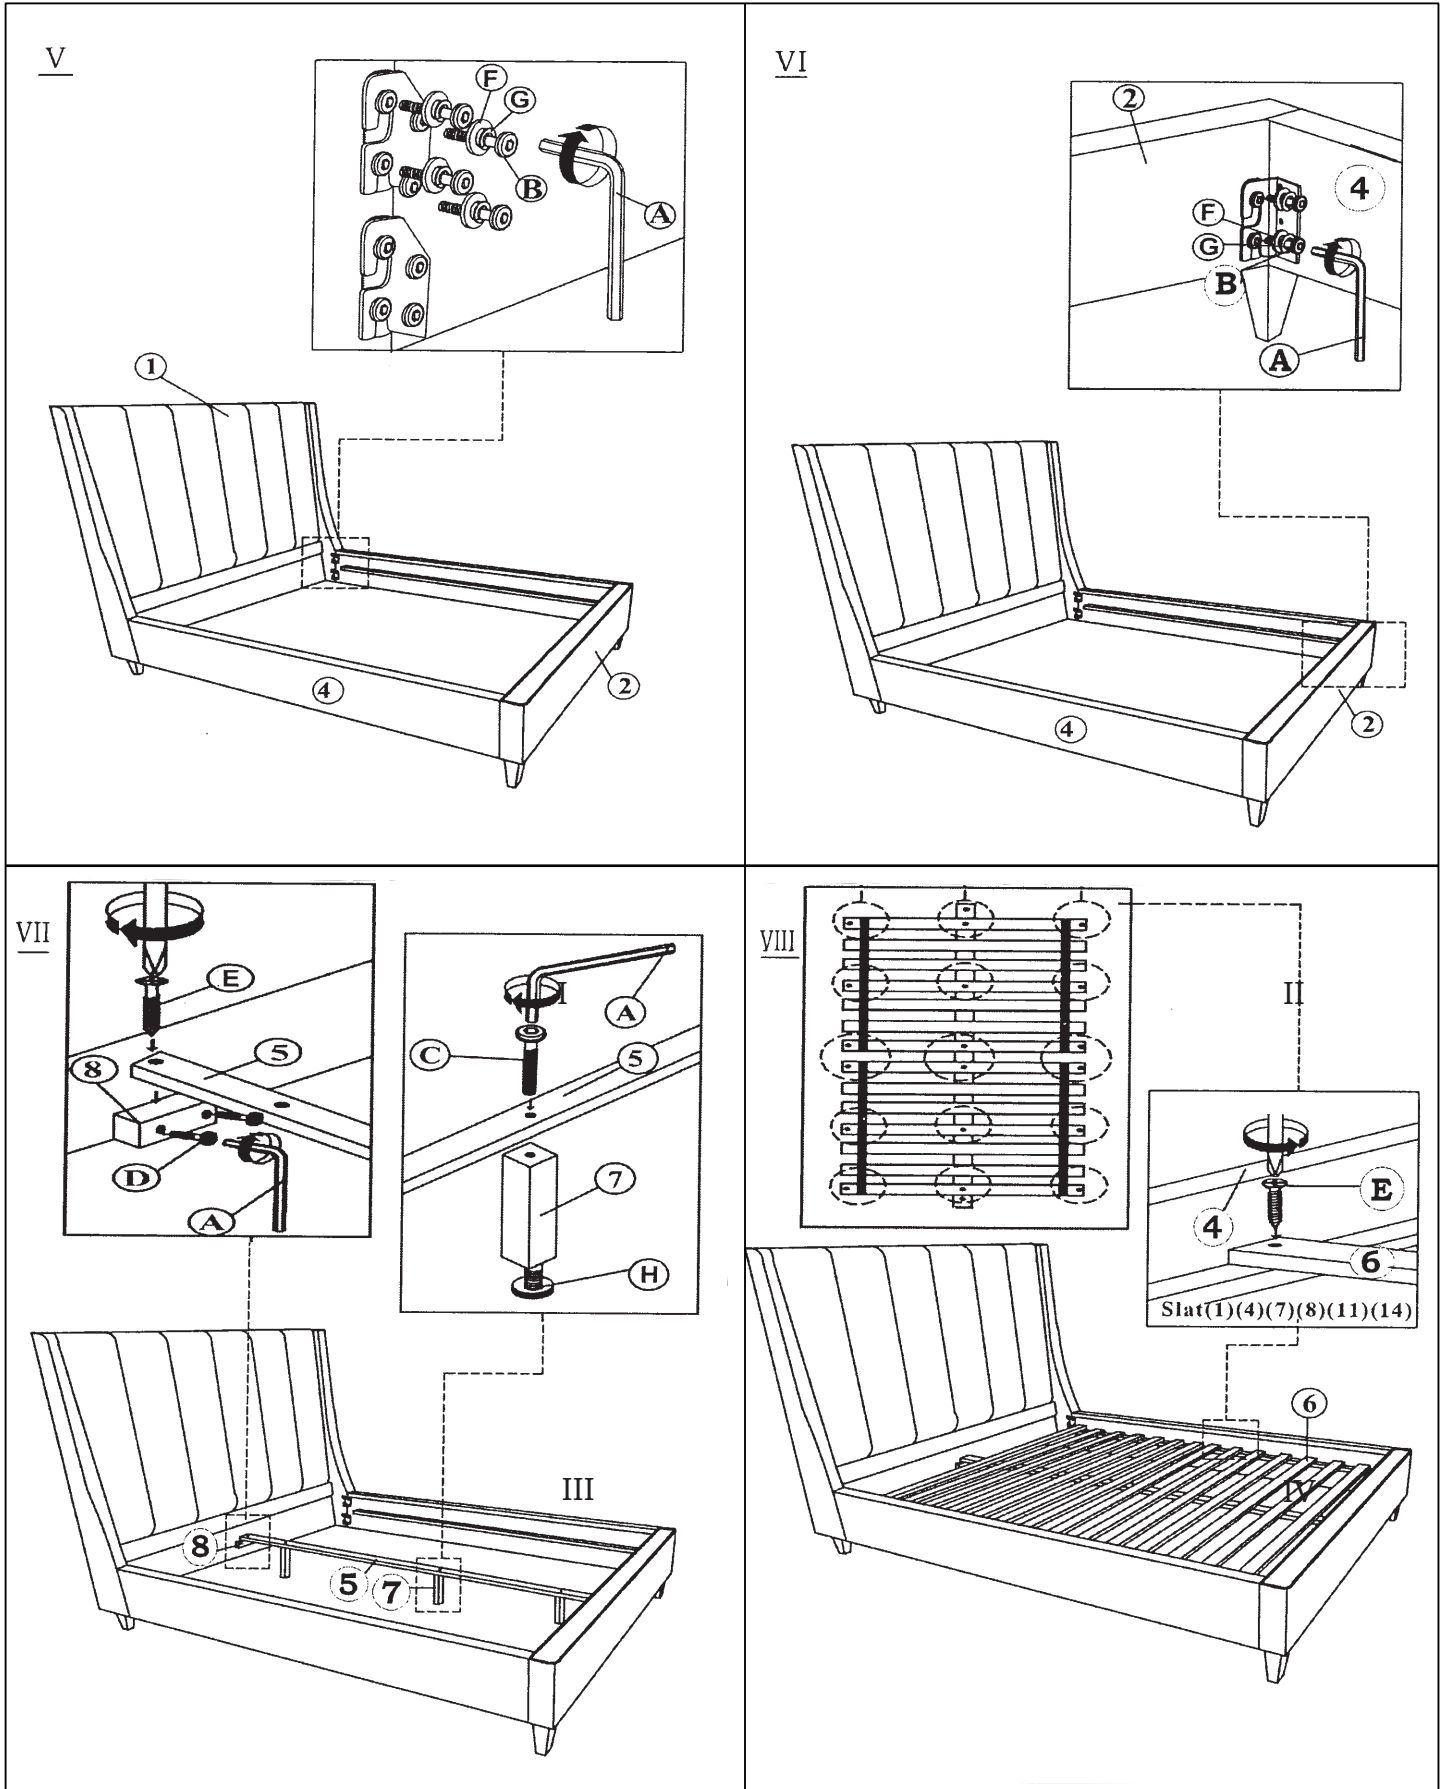

For missing parts or damaged parts, please call USA : 1-866-798-6663
Canada : 514-382-6661