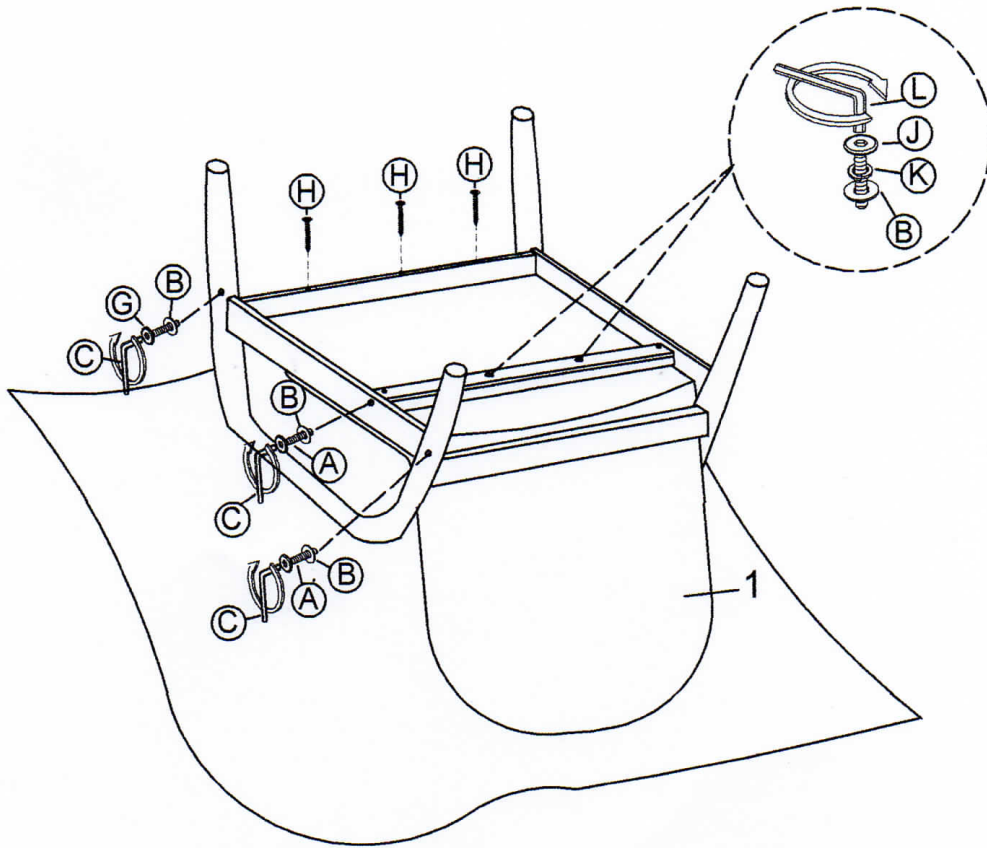

ZUO®

III

IV

For missing parts or damaged parts, please call

USA

1-866-798-6663

Canada

514-382-6661

AI-4-171115