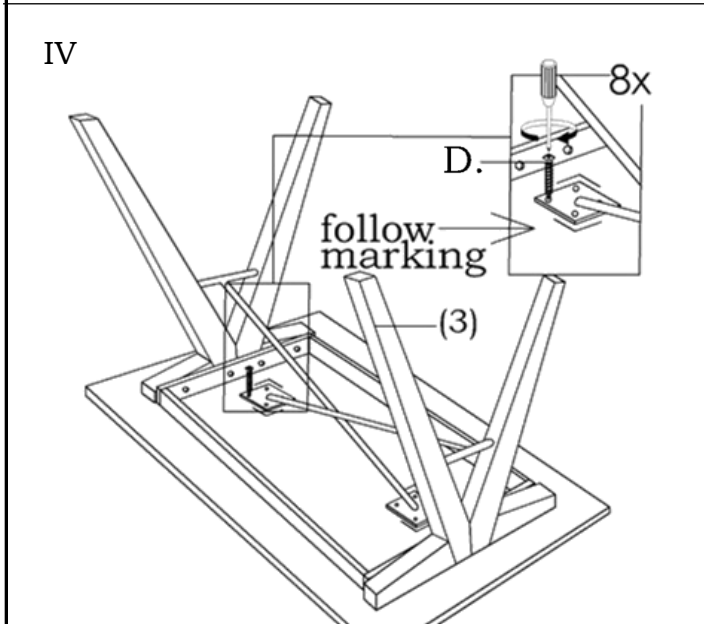

For missing parts or damaged parts, please call

USA : 1-866-798-6663

Canada : 514-382-6661

AI-3-170201