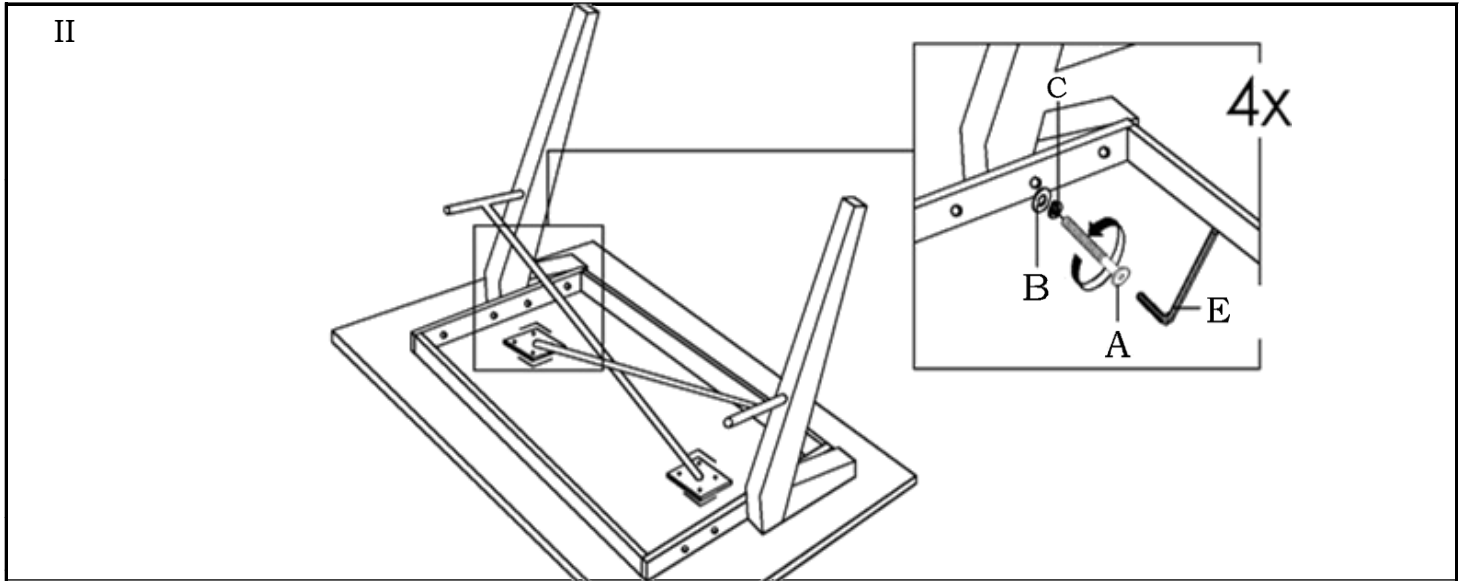

For missing parts or damaged parts, please call

USA : 1-866-798-6663

Canada : 514-382-6661

AI-3-170201