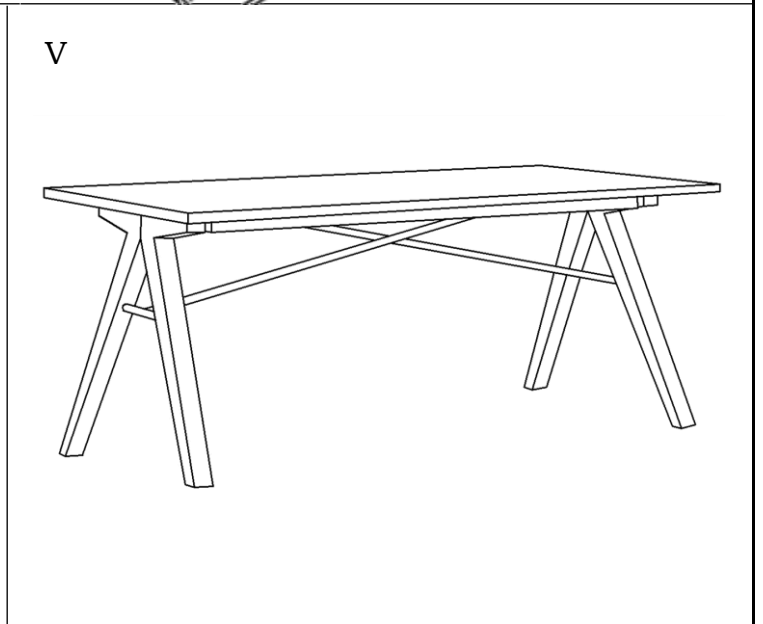

For missing parts or damaged parts, please call

USA : 1-866-798-6663

Canada : 514-382-6661

AI-3-170201