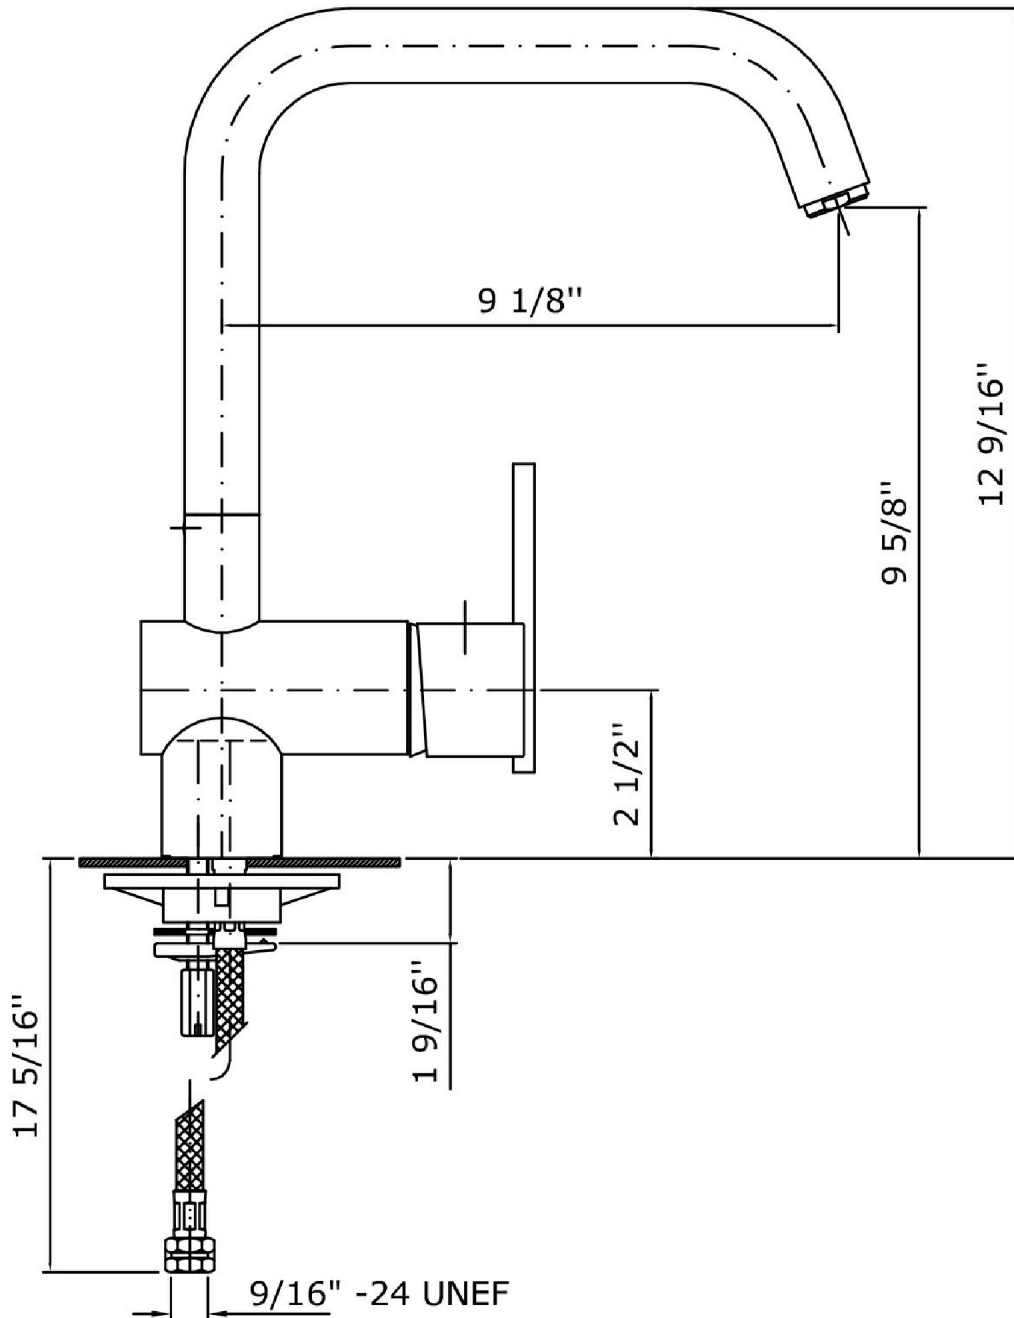

Brand ZUCCHETTI

Class

SPIN

KITCHEN

ZX3375.195E Overall Drawing