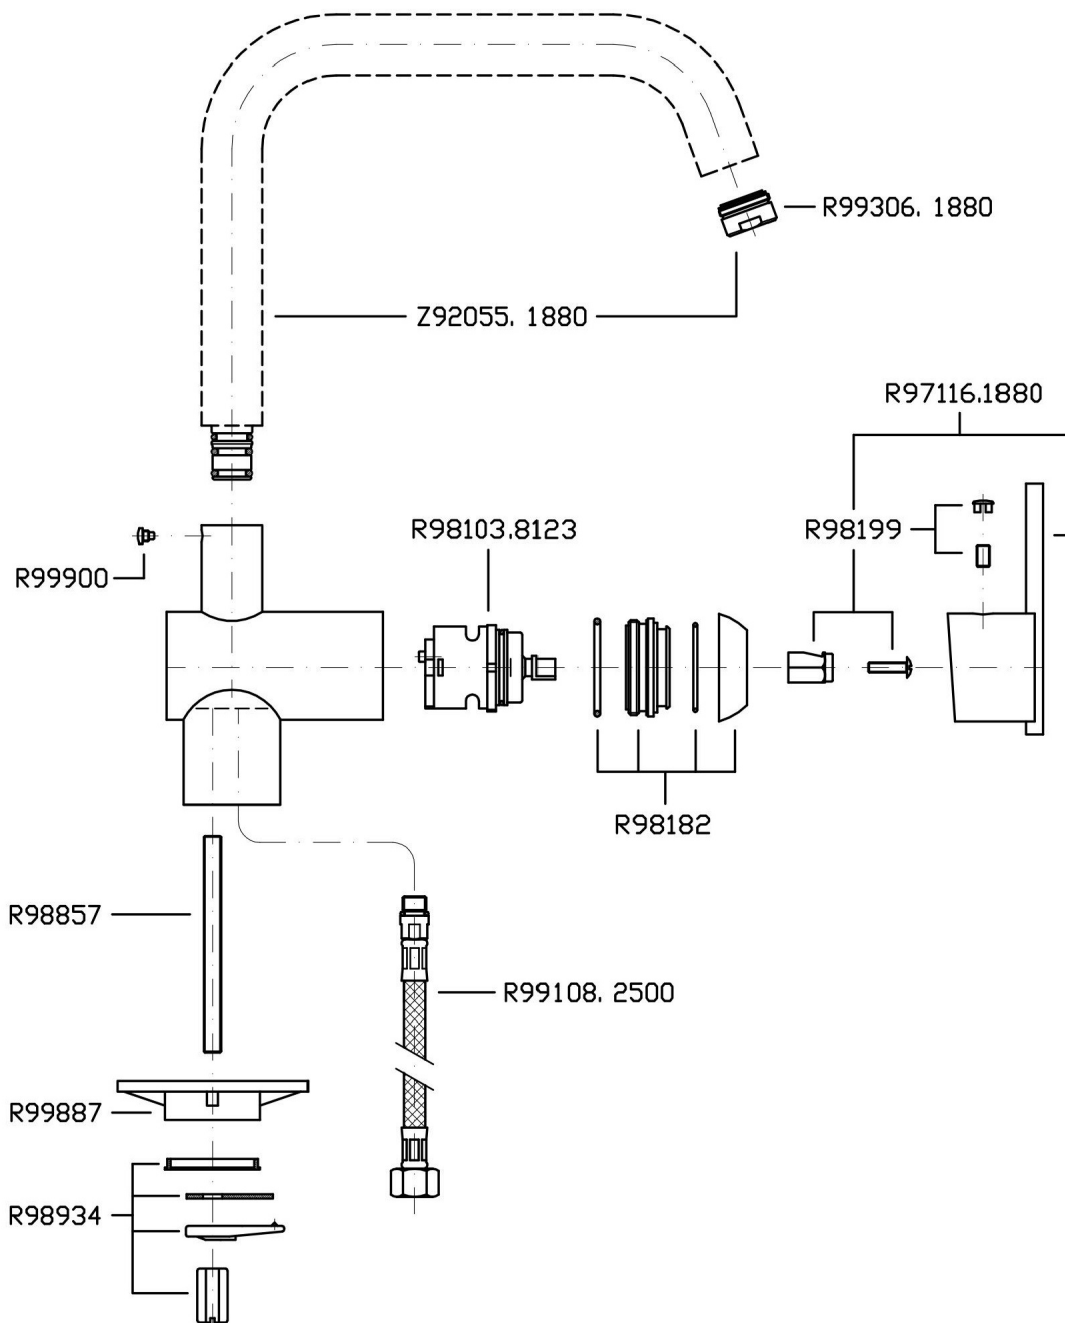

Chrome

Brushed Nickel

C3

Brand ZUCCHETTI

Class

SPIN

KITCHEN

ZX3375.195E Overall Drawing

Brand ZUCCHETTI

Class

SPIN

KITCHEN

ZX3375.195E Exploded

Brand ZUCCHETTI

Class

SPIN

KITCHEN

ZX3375.195E Certifications

USA

IAPMO

KITCHEN

ZX3375.195E Weights and Sizes

Weight (lb)	3 (Kg)	6,6138 (lb)
Volume (dc3) - (in3)	7,36 (dc3)	0,000449 (in3)
h (mm) - (in)	90 (mm)	3,543309 (in)
L1 (mm) - (in)	250 (mm)	9,842525 (in)
L2 (mm) - (in)	327 (mm)	12,8740227 (in)