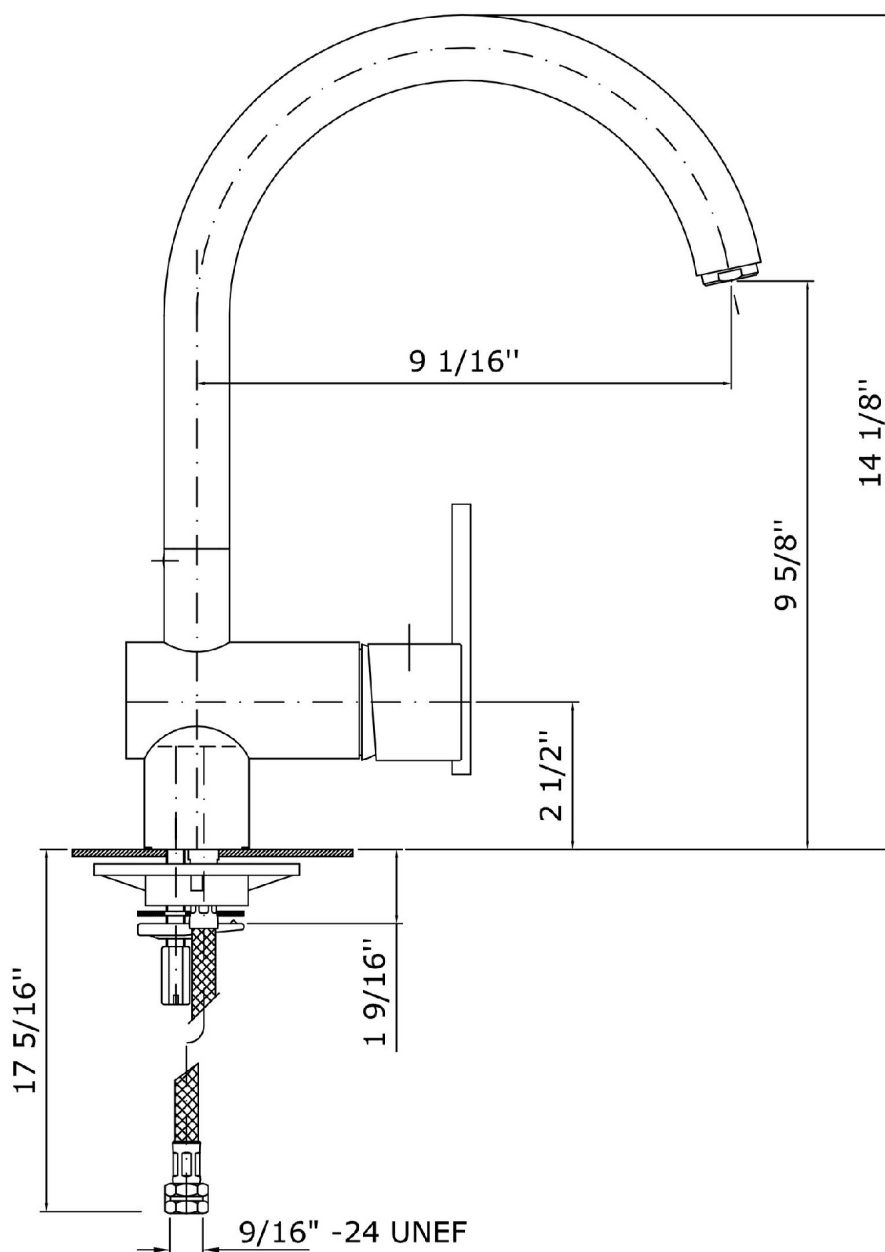

Brand ZUCCHETTI

Class

SPIN

KITCHEN

ZX3370.195E Overall Drawing