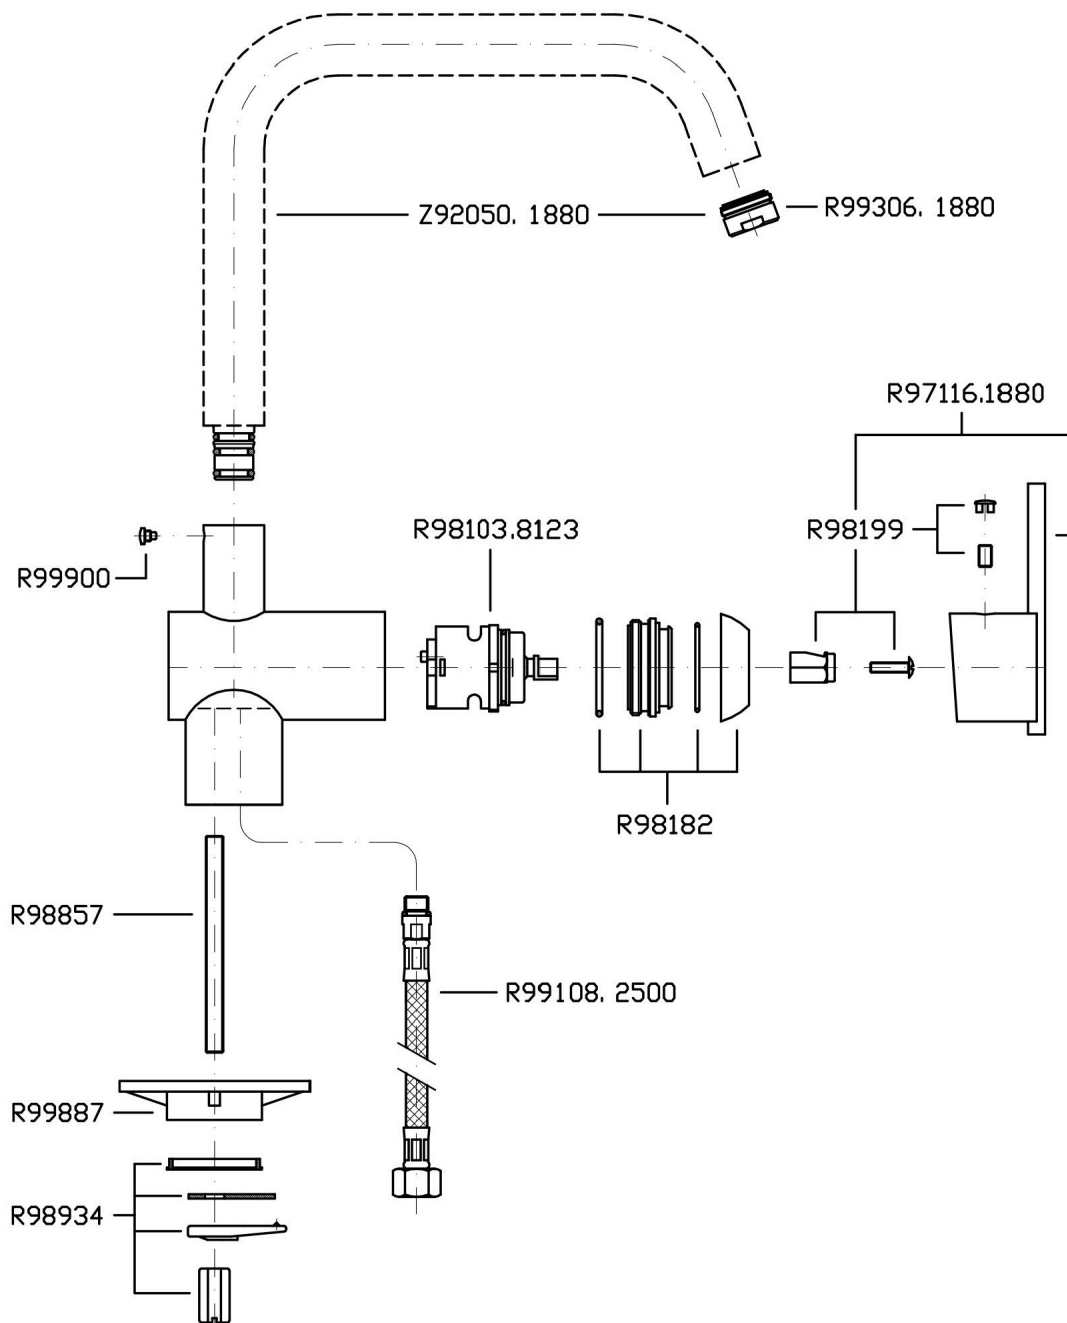

Chrome

Brushed Nickel

C3

Brand ZUCCHETTI

Class

SPIN

KITCHEN

ZX3370.195E Overall Drawing

Brand ZUCCHETTI

Class

SPIN

KITCHEN

ZX3370.195E Exploded

Brand ZUCCHETTI

Class

SPIN

KITCHEN

ZX3370.195E Certifications

USA

IAPMO

KITCHEN

ZX3370.195E Weights and Sizes

Weight (lb)	3 (Kg)	6,6138 (lb)
Volume (dc3) - (in3)	7,36 (dc3)	0,000449 (in3)
h (mm) - (in)	90 (mm)	3,543309 (in)
L1 (mm) - (in)	250 (mm)	9,842525 (in)
L2 (mm) - (in)	327 (mm)	12,8740227 (in)