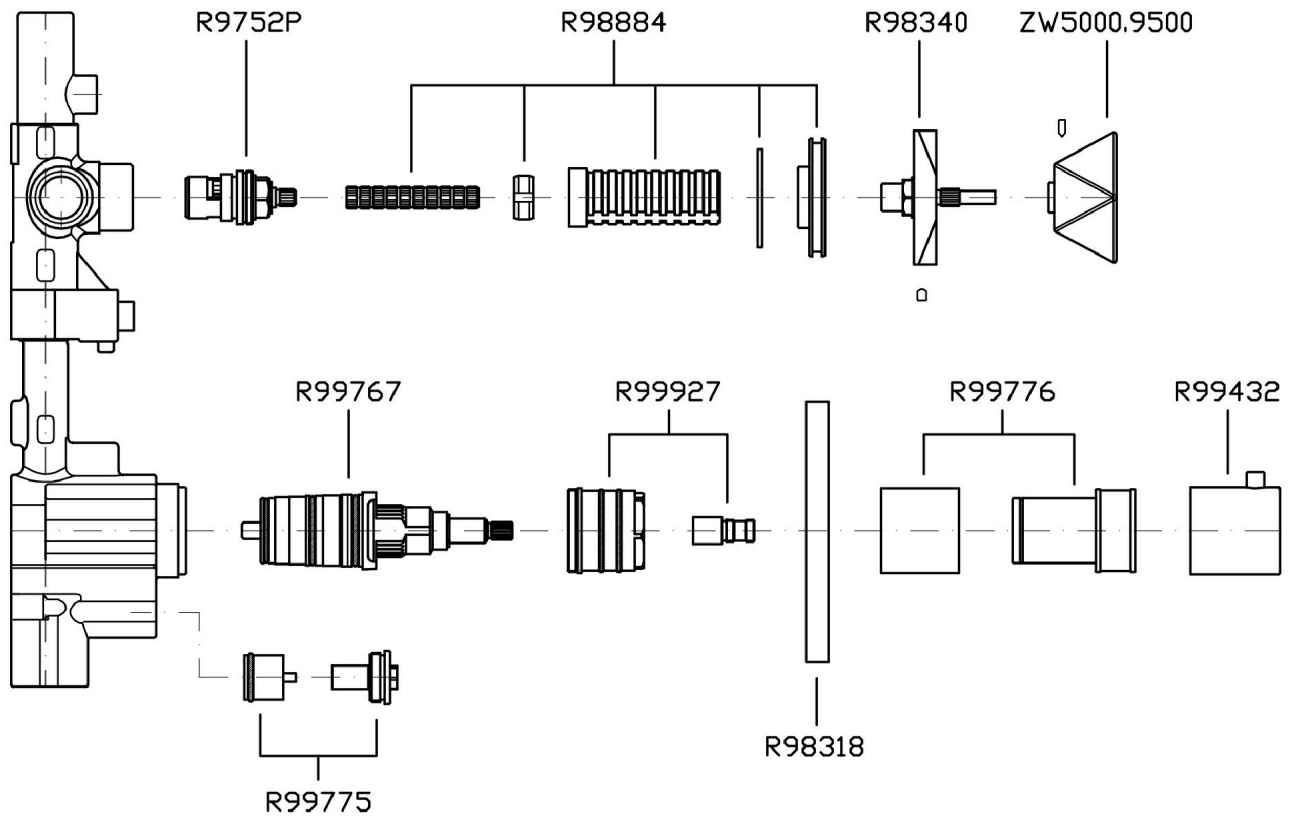

## WOSH

ZW5097.1900 Exploded

Brand ZUCCHETTI

Class

WOSH

## WOSH

ZW5097.1900 Weights and Sizes

Weight ( lb )	4,36 ( Kg )	9,612056 ( lb )
Volume ( dc3 ) - ( in3 )	15,98 ( dc3 )	0,000975 ( in3 )
h ( mm ) - ( in )	90 ( mm )	3,543309 ( in )
L1 ( mm ) - ( in )	335 ( mm )	13,1889835 ( in )
L2 ( mm ) - ( in )	530 ( mm )	20,866153 ( in )