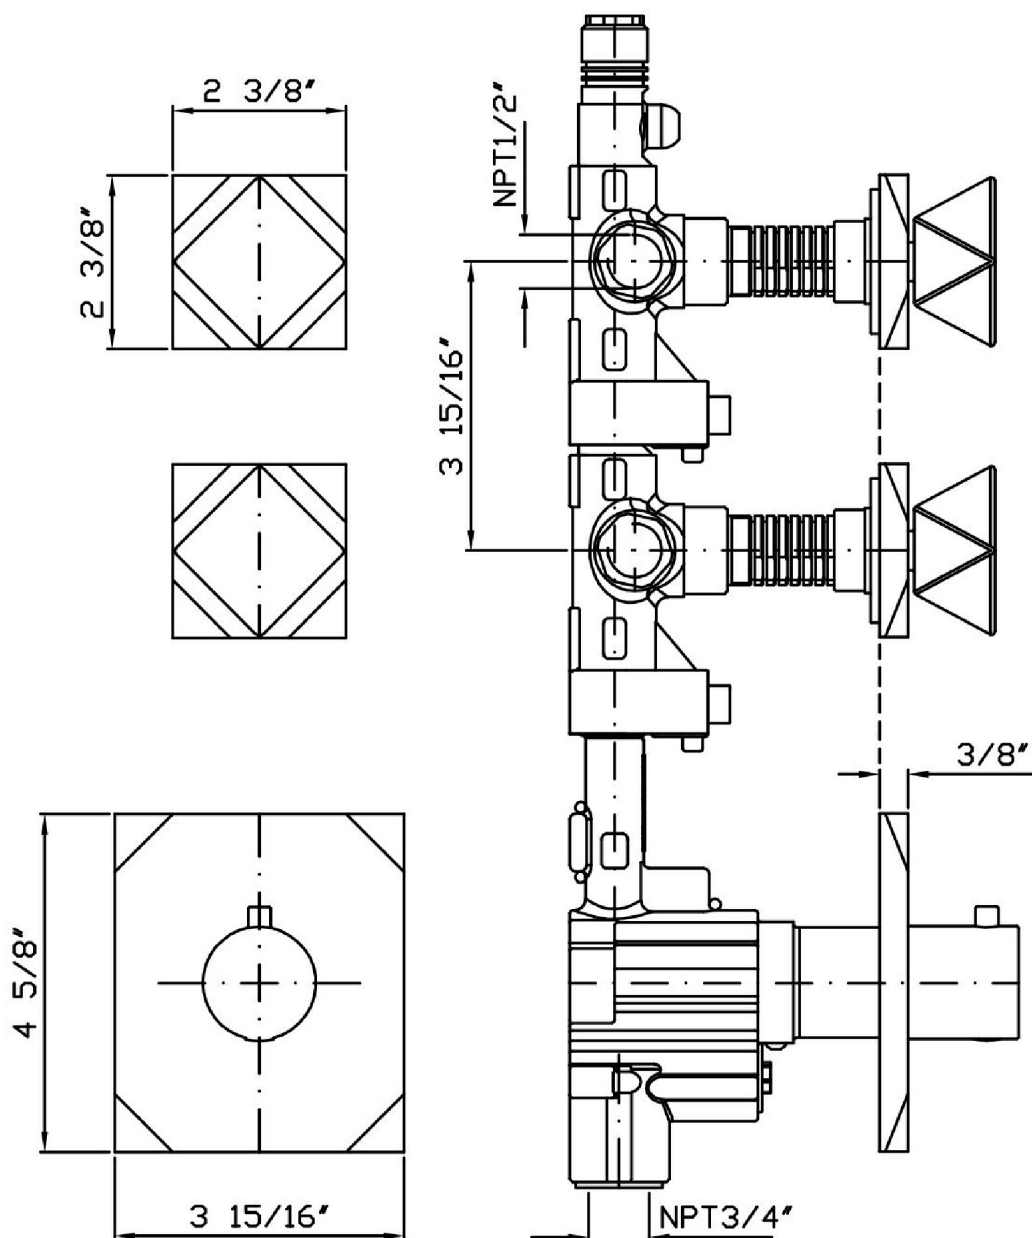

WOSH

ZW5091.1900 Overall Drawing

Brand ZUCCHETTI

Class

WOSH

WOSH

ZW5091.1900 Exploded

Brand ZUCCHETTI

Weight (lb)	2,77 (Kg)	6,106742 (lb)
Volume (dc3) - (in3)	11,01 (dc3)	0,000672 (in3)
h (mm) - (in)	90 (mm)	3,543309 (in)
L1 (mm) - (in)	335 (mm)	13,1889835 (in)
L2 (mm) - (in)	365 (mm)	14,3700865 (in)