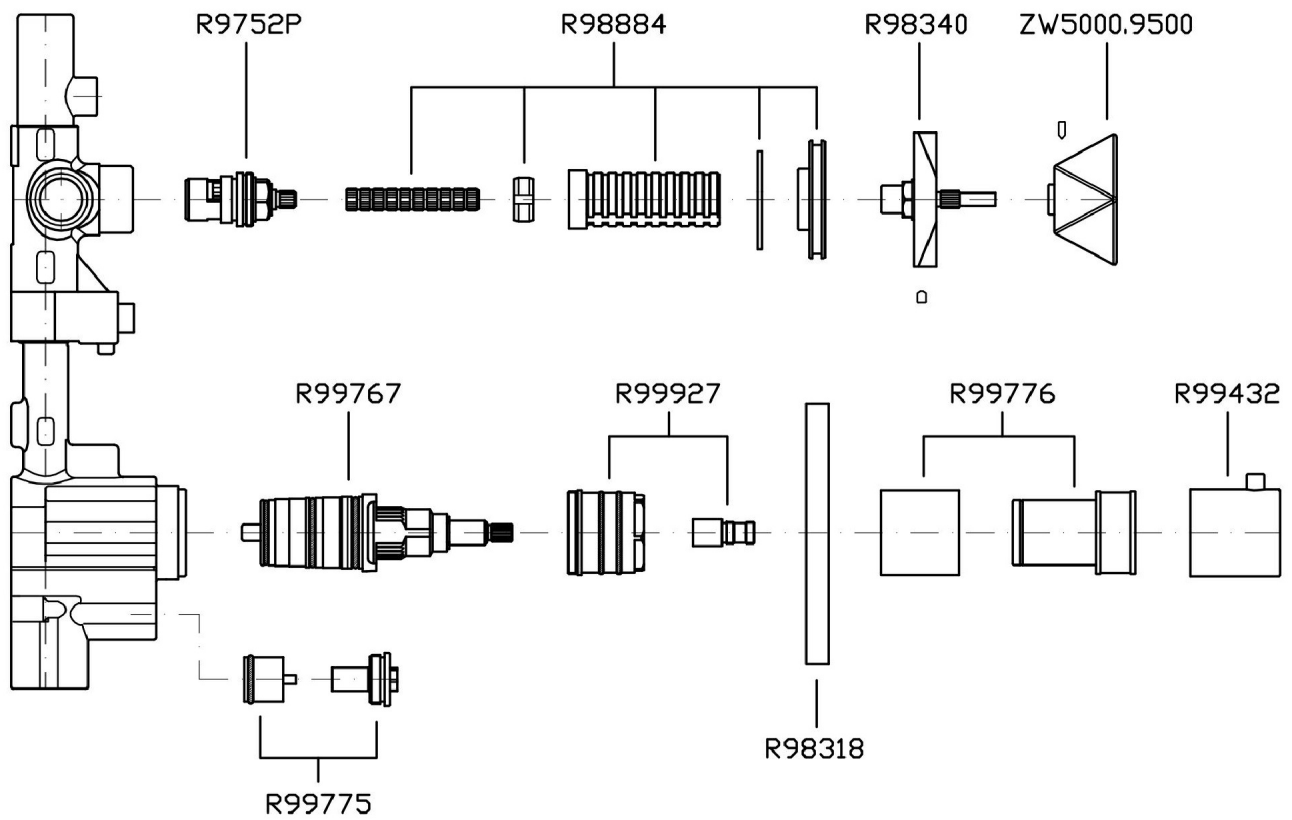

WOSH

ZW5091.1900 Overall Drawing

Brand ZUCCHETTI

Class

WOSH

WOSH

ZW5091.1900 Exploded

Brand ZUCCHETTI

Weight (lb)	2,77 (Kg)	6,106742 (lb)
Volume (dc3) - (in3)	11,01 (dc3)	0,000672 (in3)
h (mm) - (in)	90 (mm)	3,543309 (in)
L1 (mm) - (in)	335 (mm)	13,1889835 (in)
L2 (mm) - (in)	365 (mm)	14,3700865 (in)