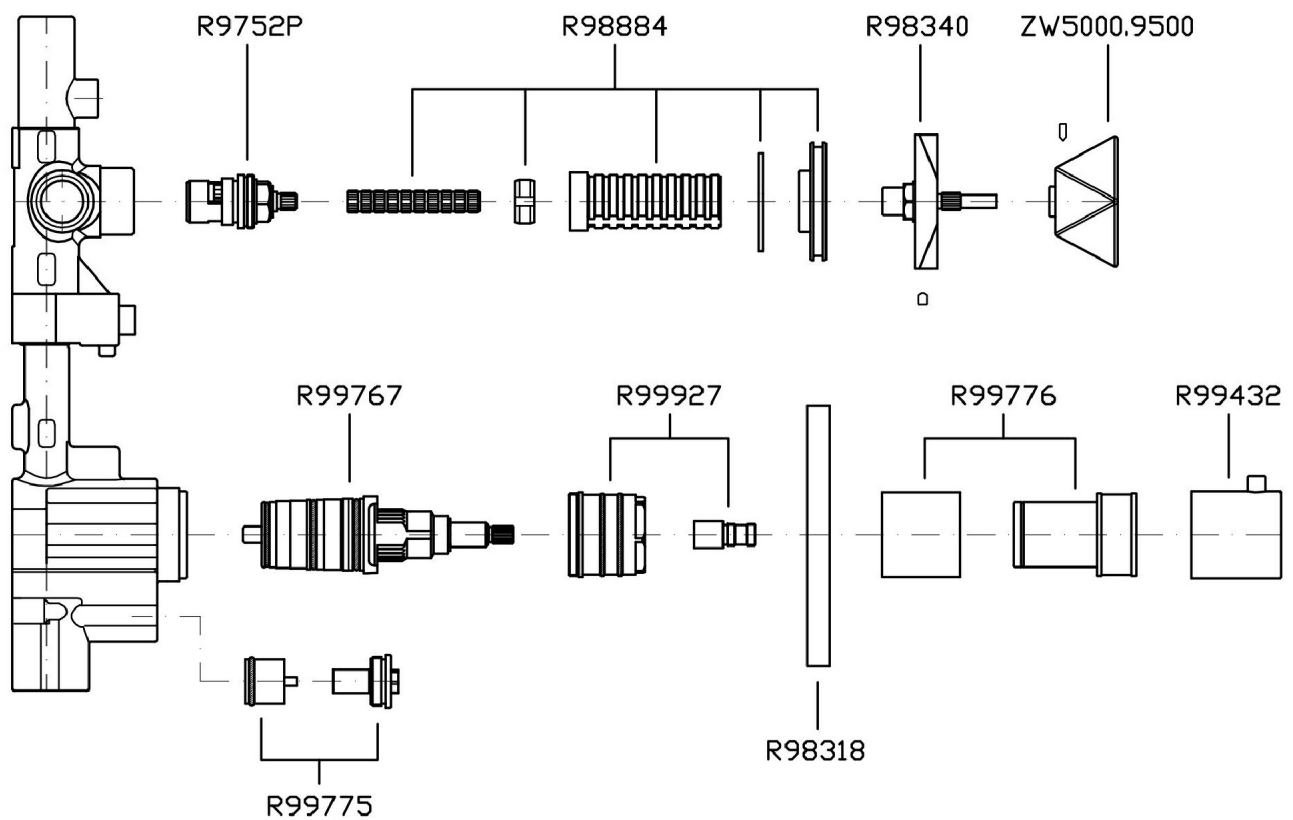

WOSH

ZW5077.1900 Overall Drawing

Brand ZUCCHETTI

Class

WOSH

WOSH

ZW5077.1900 Exploded

Brand ZUCCHETTI

Weight (lb)	2 (Kg)	4,4092 (lb)
Volume (dc3) - (in3)	11,01 (dc3)	0,000672 (in3)
h (mm) - (in)	90 (mm)	3,543309 (in)
L1 (mm) - (in)	335 (mm)	13,1889835 (in)
L2 (mm) - (in)	365 (mm)	14,3700865 (in)