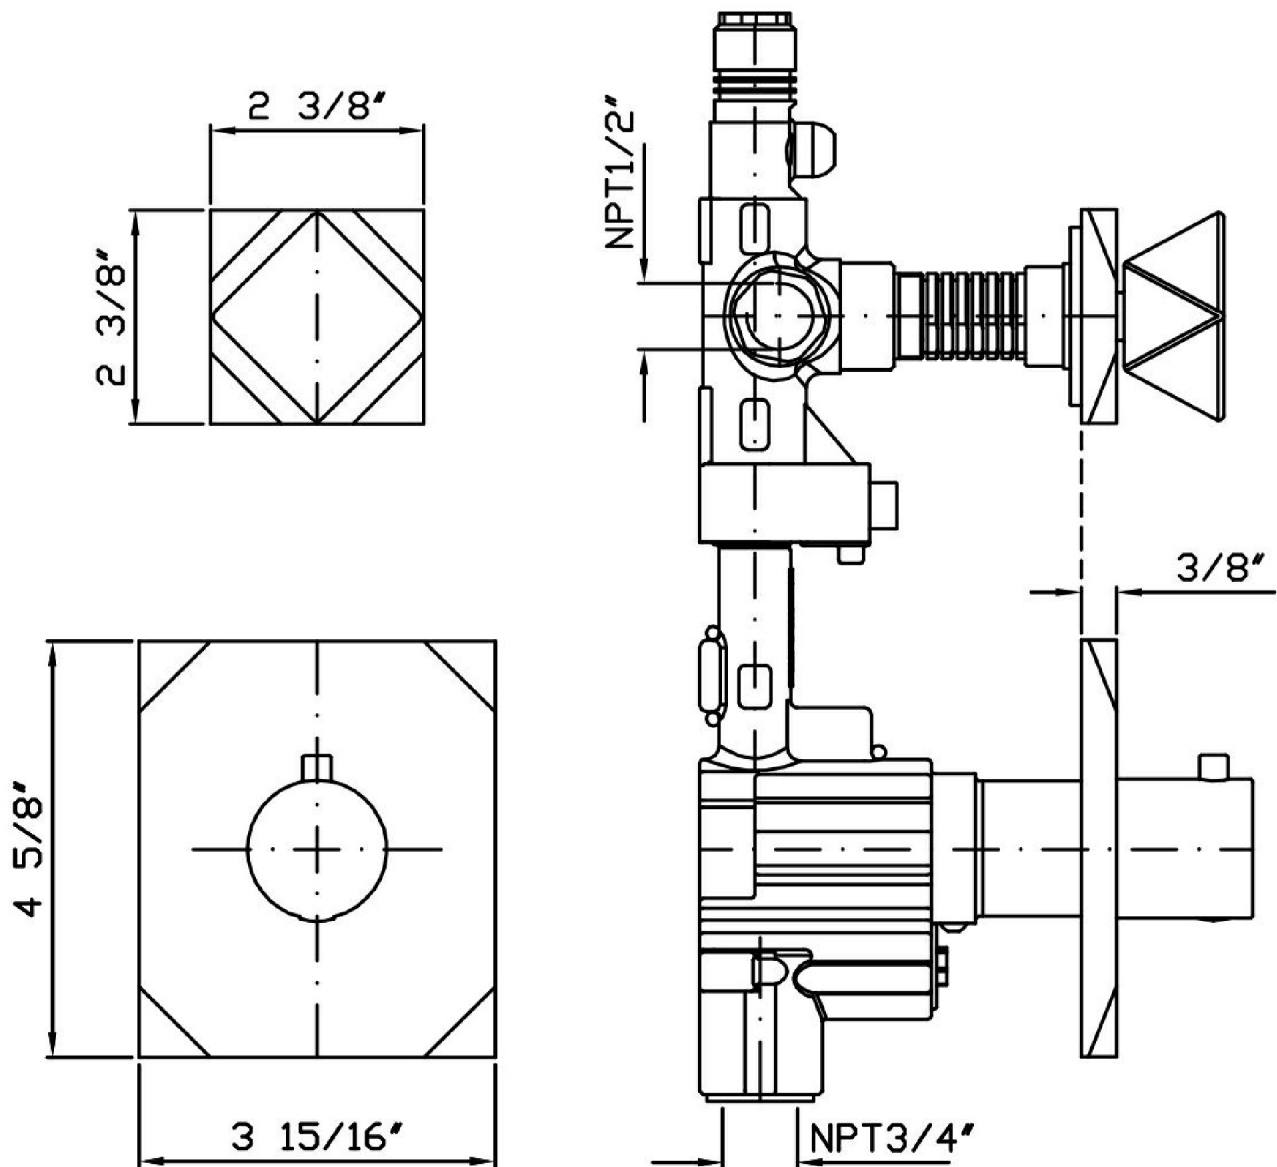

WOSH

ZW5077.1900 Overall Drawing

Brand ZUCCHETTI

Class

WOSH

WOSH

ZW5077.1900 Exploded

Brand ZUCCHETTI

Weight (lb)	2 (Kg)	4,4092 (lb)
Volume (dc3) - (in3)	11,01 (dc3)	0,000672 (in3)
h (mm) - (in)	90 (mm)	3,543309 (in)
L1 (mm) - (in)	335 (mm)	13,1889835 (in)
L2 (mm) - (in)	365 (mm)	14,3700865 (in)