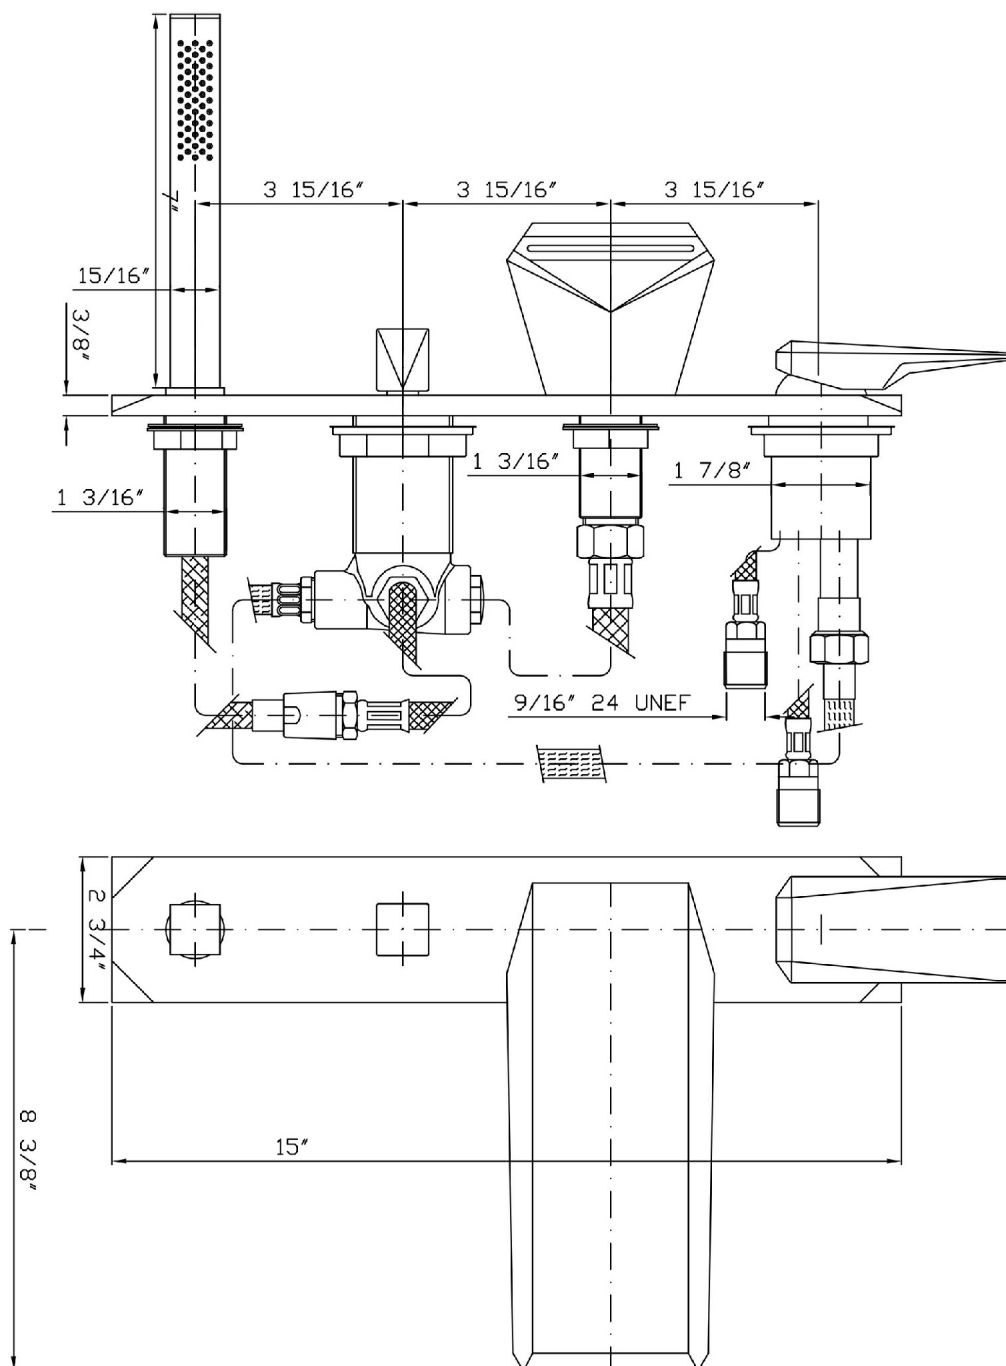

## WOSH

ZW1465.1880 4 hole bath tub single lever mixer.

4 hole bath tub single lever mixer, pull out shower Z94178, 59" flexible hose.  
Spout projection 8 3/8".

## WOSH

ZW1465.1880 Overall Drawing

Brand ZUCCHETTI

Class

WOSH

### ZW1465.1880 Weights and Sizes

|                          |               |                  |
|--------------------------|---------------|------------------|
| Weight ( lb )            | 8,66 ( Kg )   | 19,091836 ( lb ) |
| Volume ( dc3 ) - ( in3 ) | 21,09 ( dc3 ) | 0,001287 ( in3 ) |
| h ( mm ) - ( in )        | 100 ( mm )    | 3,93701 ( in )   |
| L1 ( mm ) - ( in )       | 310 ( mm )    | 12,204731 ( in ) |
| L2 ( mm ) - ( in )       | 680 ( mm )    | 26,771668 ( in ) |