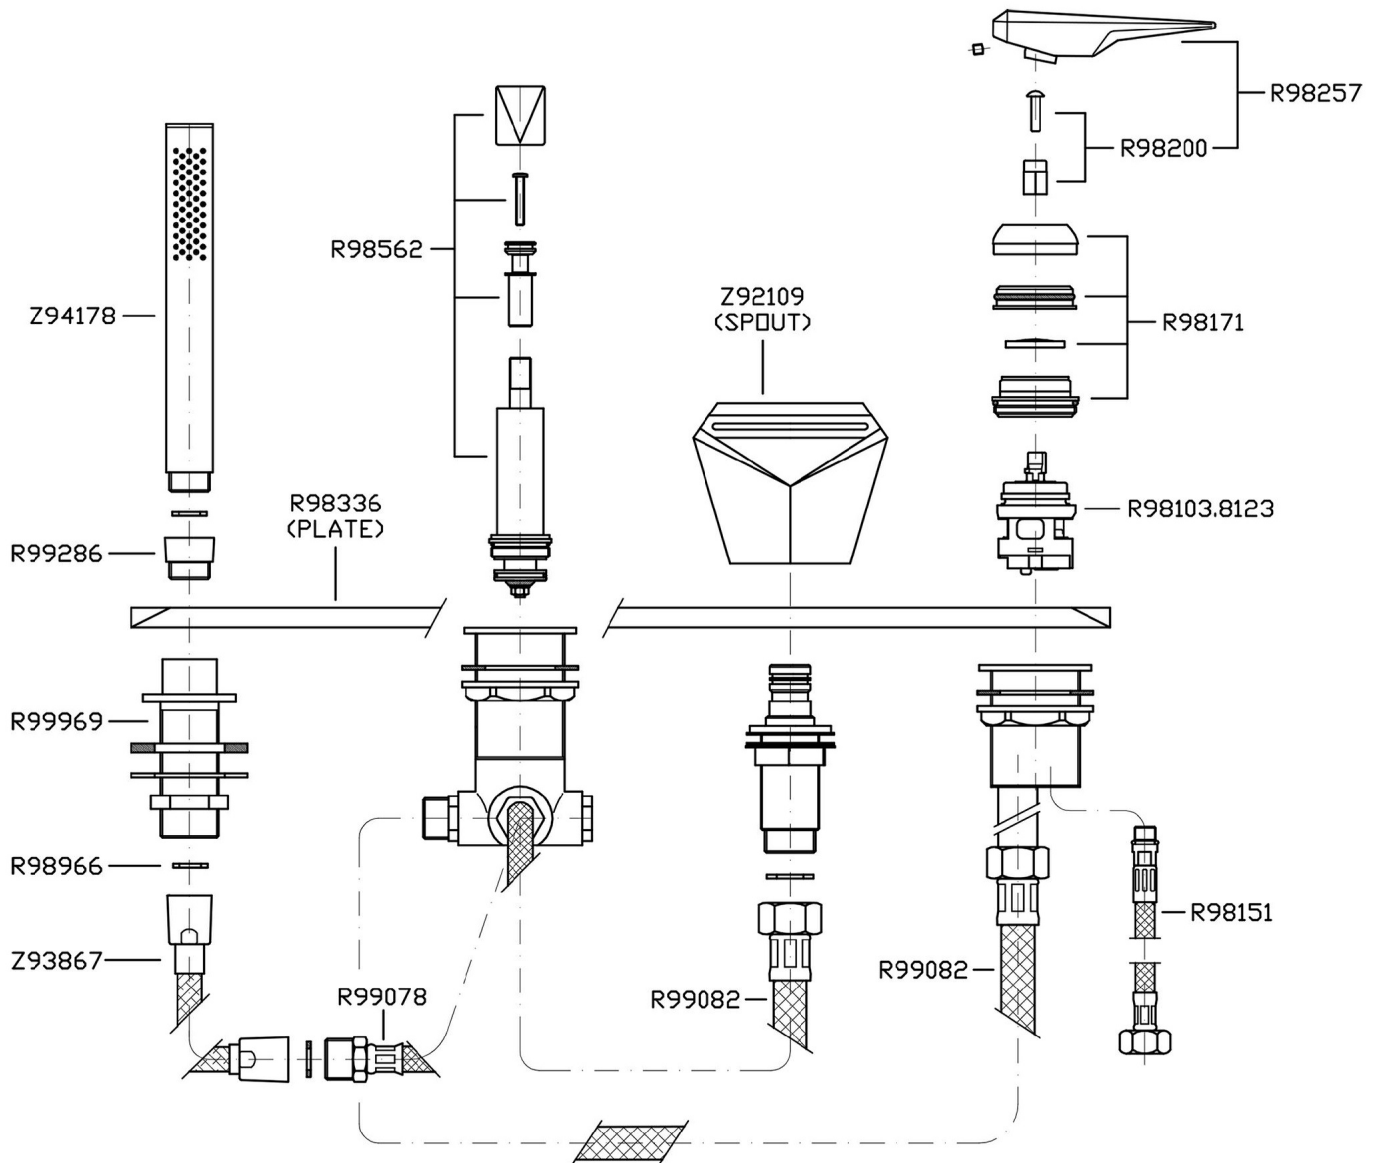

Brand ZUCCHETTI

Class

WOSH

WOSH

ZW1465.1880 Exploded