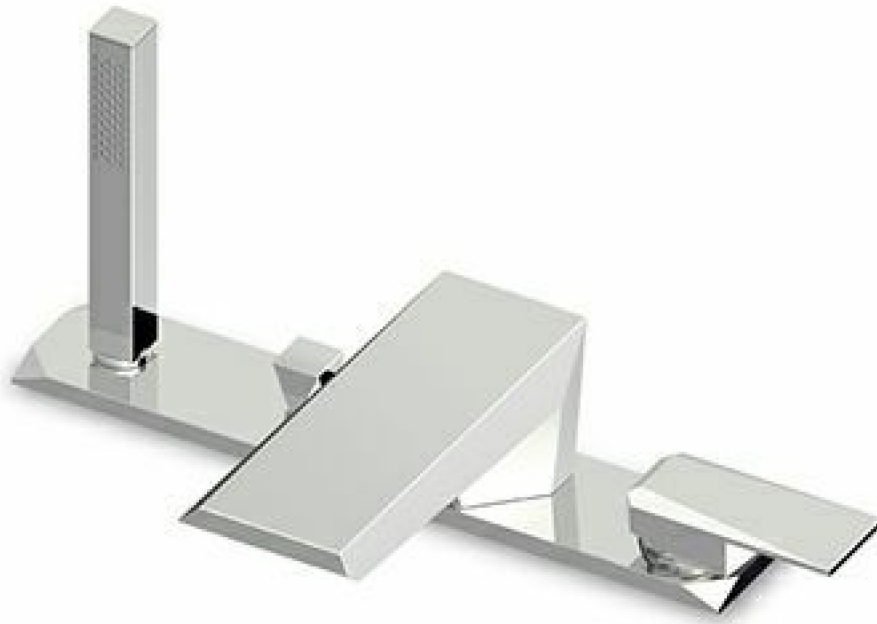

Brand ZUCCHETTI

Class

WOSH

## WOSH

ZW1465.1880 4 hole bath tub single lever mixer.

4 hole bath tub single lever mixer, pull out shower Z94178, 59" flexible hose.  
Spout projection 8 3/8".

### Finishes

Brand ZUCCHETTI

Class

WOSH