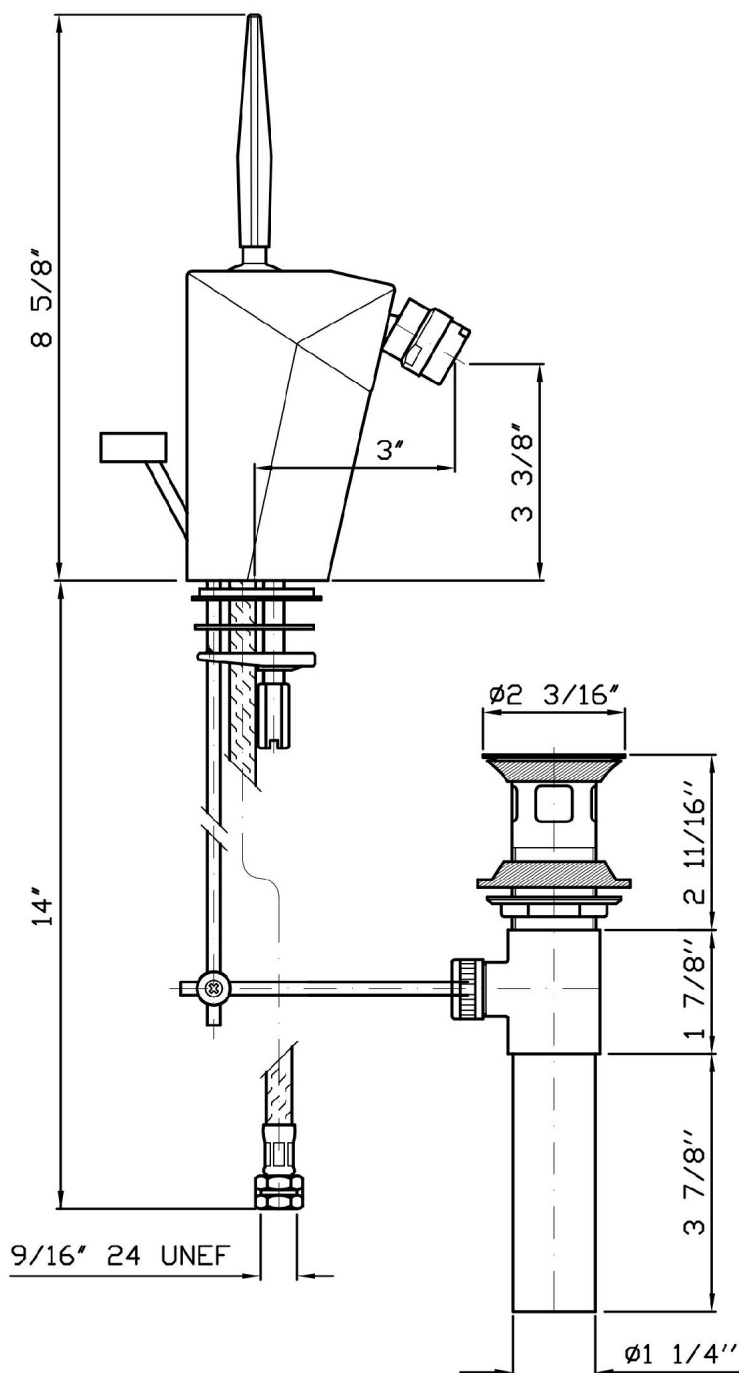

Brand ZUCCHETTI

Class

WOSH

WOSH

ZW1344.195E Single lever bidet mixer.

Single lever bidet mixer, pop-up waste, flexible hoses.

Finishes

Brand ZUCCHETTI

Class

WOSH

WOSH

ZW1344.195E Overall Drawing

Brand ZUCCHETTI

Class

WOSH

WOSH

ZW1344.195E Certifications

USA

IAPMO

WOSH

ZW1344.195E Weights and Sizes

Weight (lb)	3,9 (Kg)	8,59794 (lb)
Volume (dc3) - (in3)	7,43 (dc3)	0,000453 (in3)
h (mm) - (in)	90 (mm)	3,543309 (in)
L1 (mm) - (in)	250 (mm)	9,842525 (in)
L2 (mm) - (in)	330 (mm)	12,992133 (in)