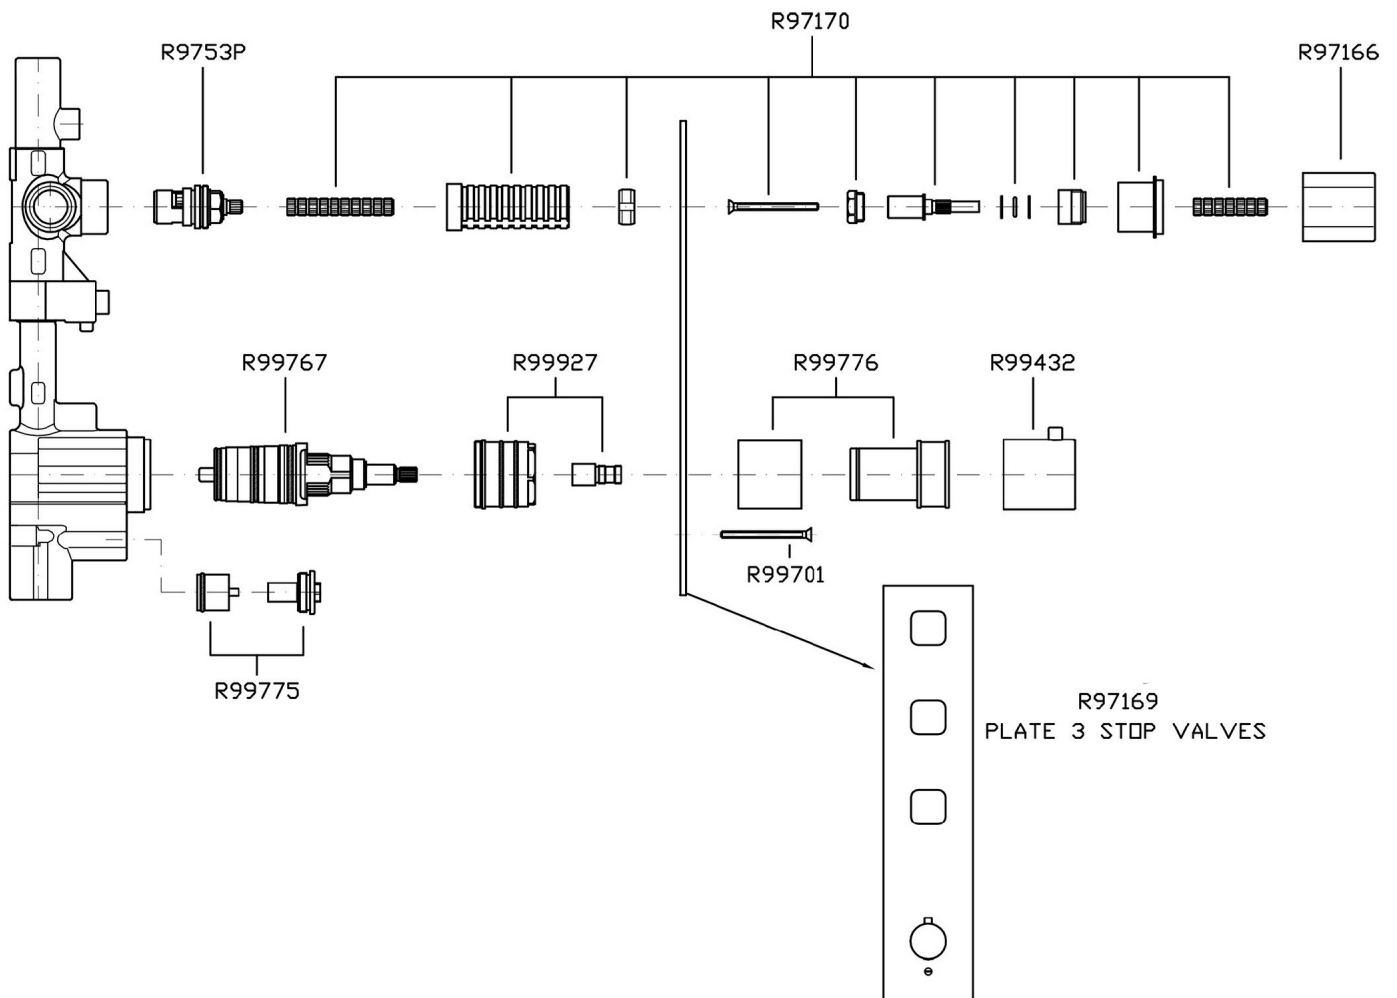

Brand ZUCCHETTI

Class

THERMOSTATIC MIXERS

JINGLE

ZT2998.1900 Exploded