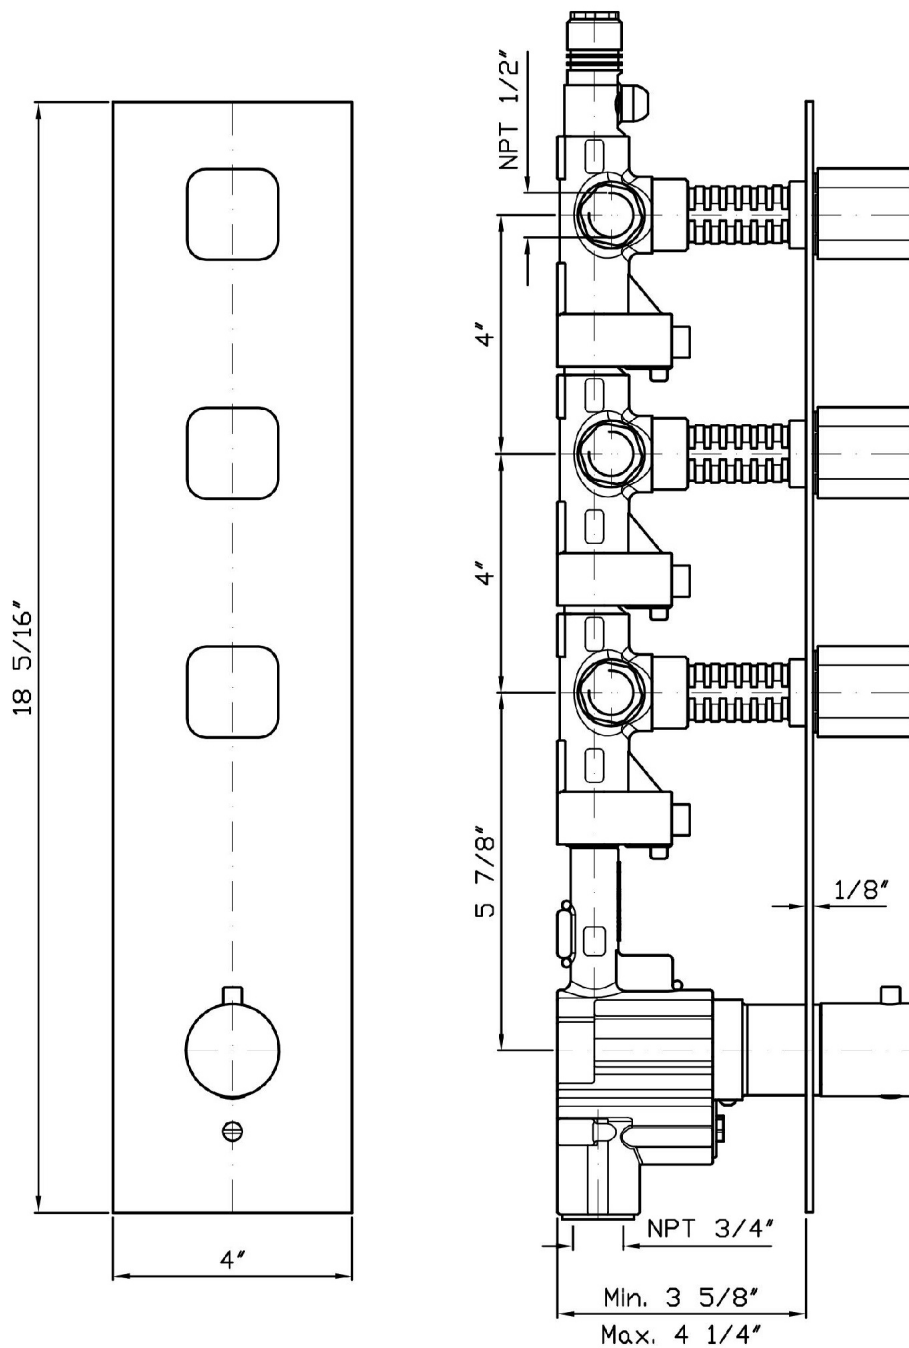

JINGLE

ZT2998.1900 Overall Drawing