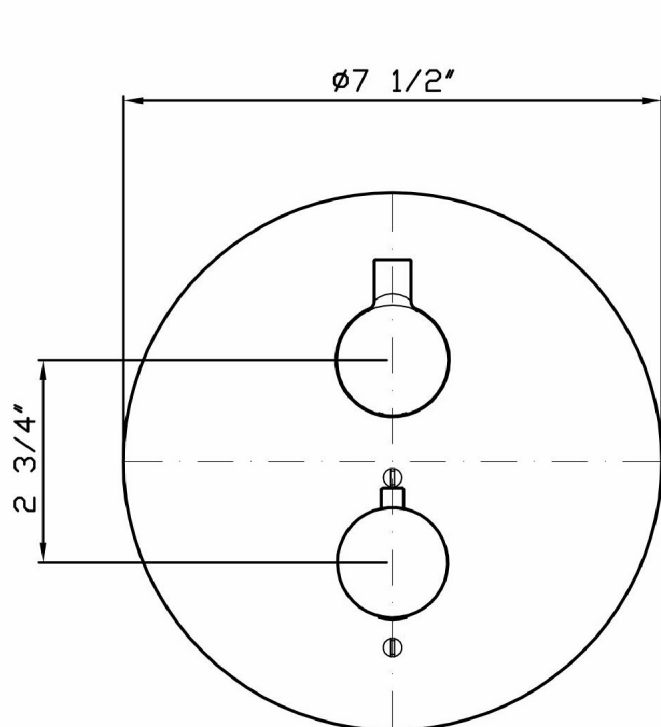

Brand ZUCCHETTI

Class

THERMOSTATIC MIXERS

PAN

ZT2645.1900 Overall Drawing