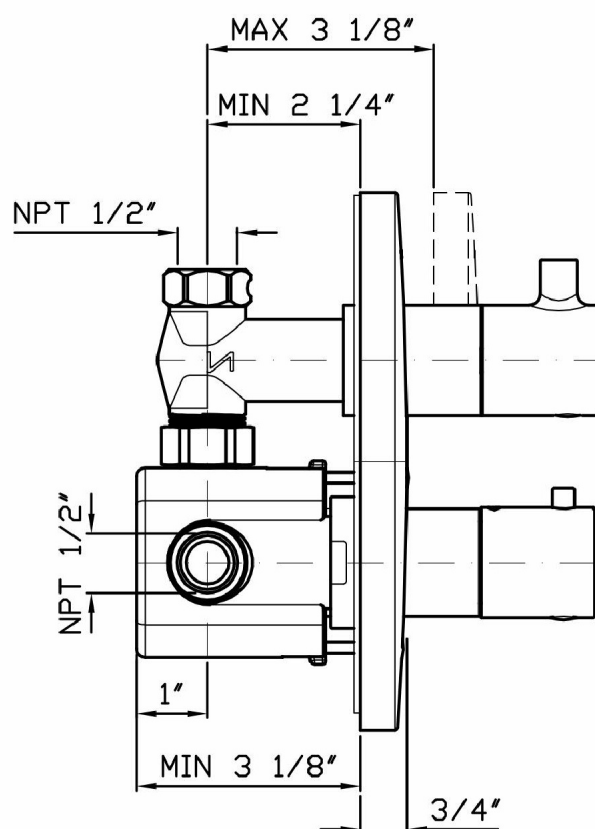

Brand ZUCCHETTI

Class

THERMOSTATIC MIXERS

PAN

ZT2645.1900 Overall Drawing