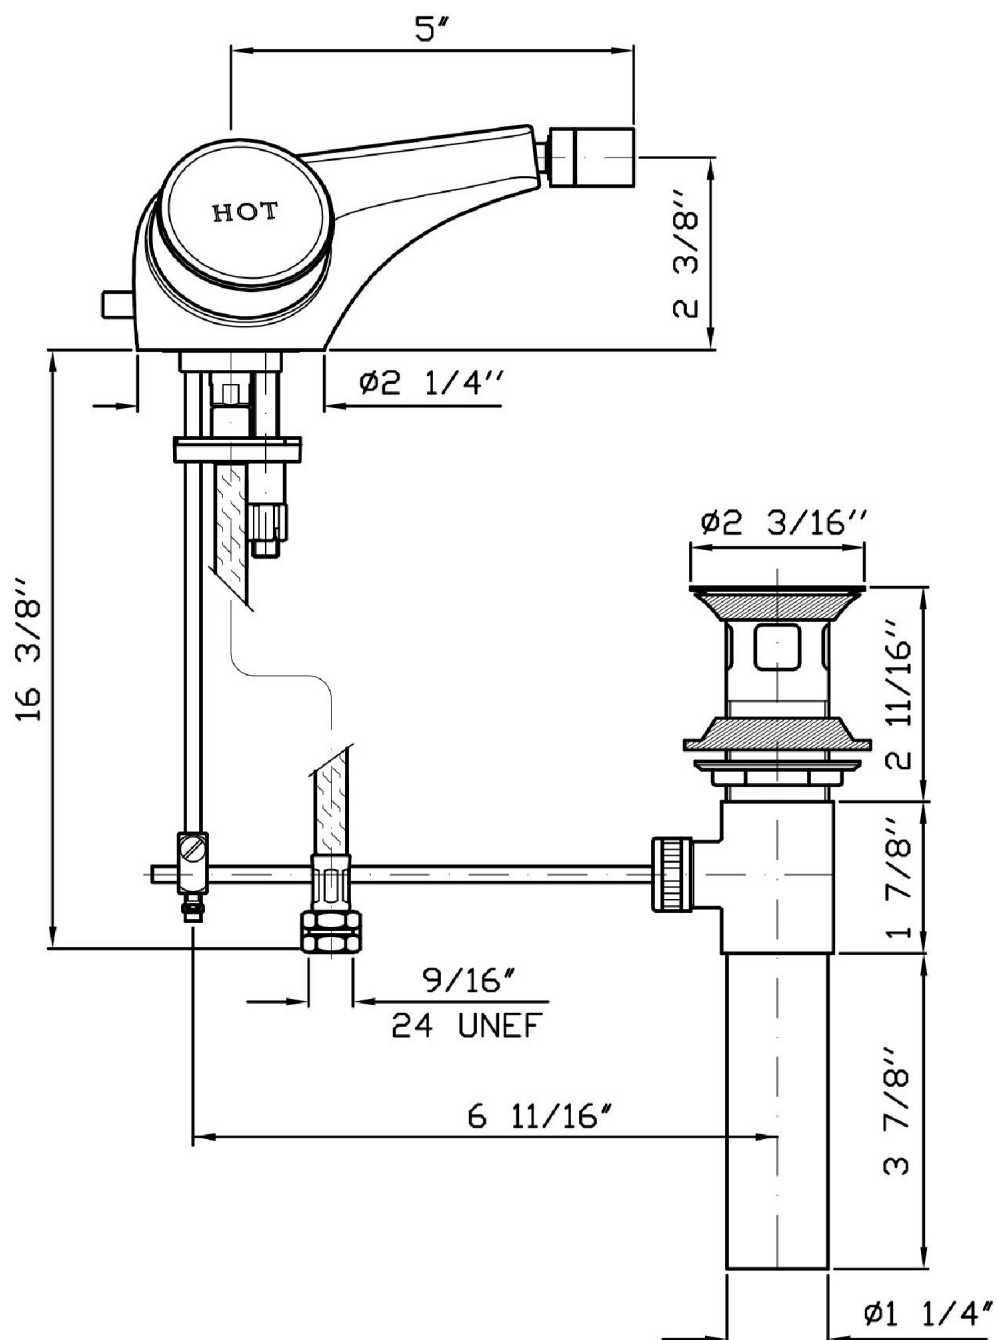

Brand ZUCCHETTI

Class

SAVOIR

SAVOIR

ZSV603.1880CN Single hole bidet mixer.

Single hole bidet mixer with aerator, pop-up waste, flexible hoses.

Finishes

 CN Chrome + Black	 CC Chrome + Chrome	 CW Chrome + White	 CR Chrome + Red	 CL Chrome + Blue	 CV Chrome + Green	 C8C8 Polished Nickel
 C8W Polished Nickel+White	 C8N Polished Nickel+Black	 C8R Polished Nickel+Red	 C8L Polished Nickel+Blue	 C8V Polished Nickel+Green		

SAVOIR

ZSV603.1880CN Overall Drawing

Brand ZUCCHETTI

Class

SAVOIR

SAVOIR

ZSV603.1880CN Weights and Sizes

Weight (lb)	2,3 (Kg)	5,07058 (lb)
Volume (dc3) - (in3)	12,27 (dc3)	0,000749 (in3)
h (mm) - (in)	150 (mm)	5,905515 (in)
L1 (mm) - (in)	250 (mm)	9,842525 (in)
L2 (mm) - (in)	327 (mm)	12,8740227 (in)