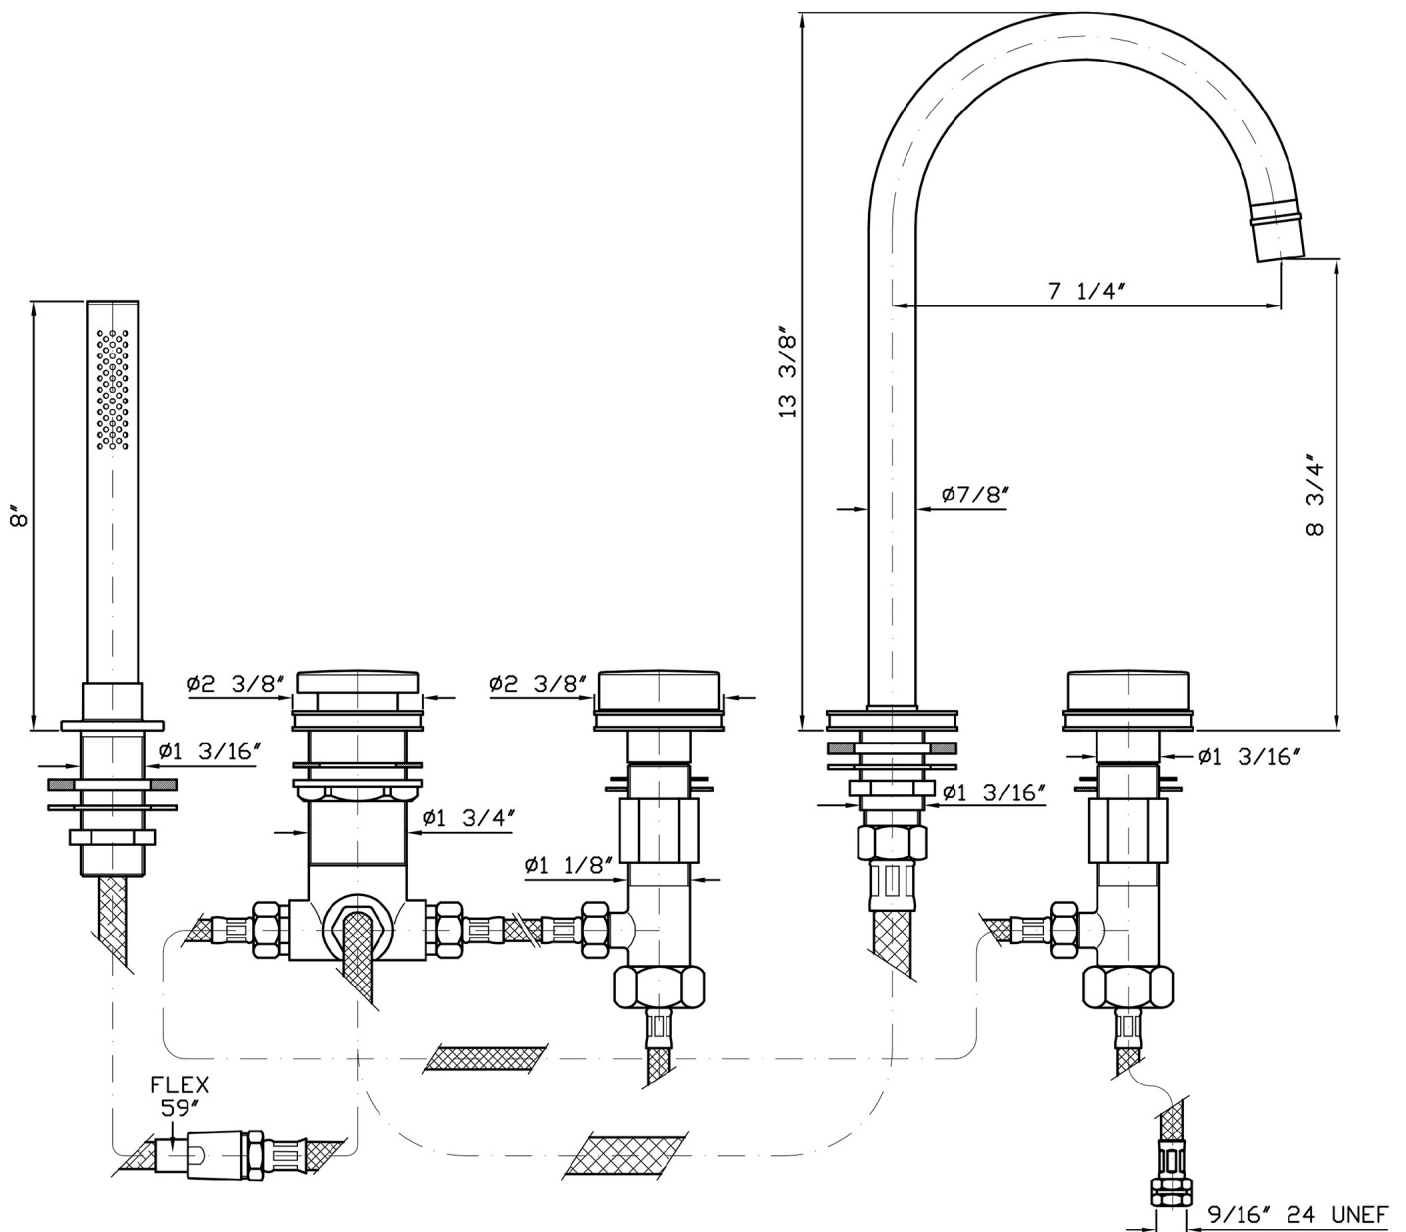

## SAVOIR

ZSV483.1950CN 5 hole bath-mixer.

5 hole bath-mixer, pull out shower, 59" flexible hose.  
Spout projection 7 1/4".  
Water flow restricted to 2,4 GPM (handshower)

## SAVOIR

ZSV483.1950CN Disegno Complessivo / Overall Drawing

### ZSV483.1950CN Pesì e Misure / Weights and Sizes

Peso ( Kg ) Weight ( lb )	6,3 ( Kg )	13,88898 ( lb )
Volume ( dc3 ) - ( in3 )	15,98 ( dc3 )	0,000975 ( in3 )
h ( mm ) - ( in )	90 ( mm )	3,543309 ( in )
L1 ( mm ) - ( in )	335 ( mm )	13,1889835 ( in )
L2 ( mm ) - ( in )	530 ( mm )	20,866153 ( in )