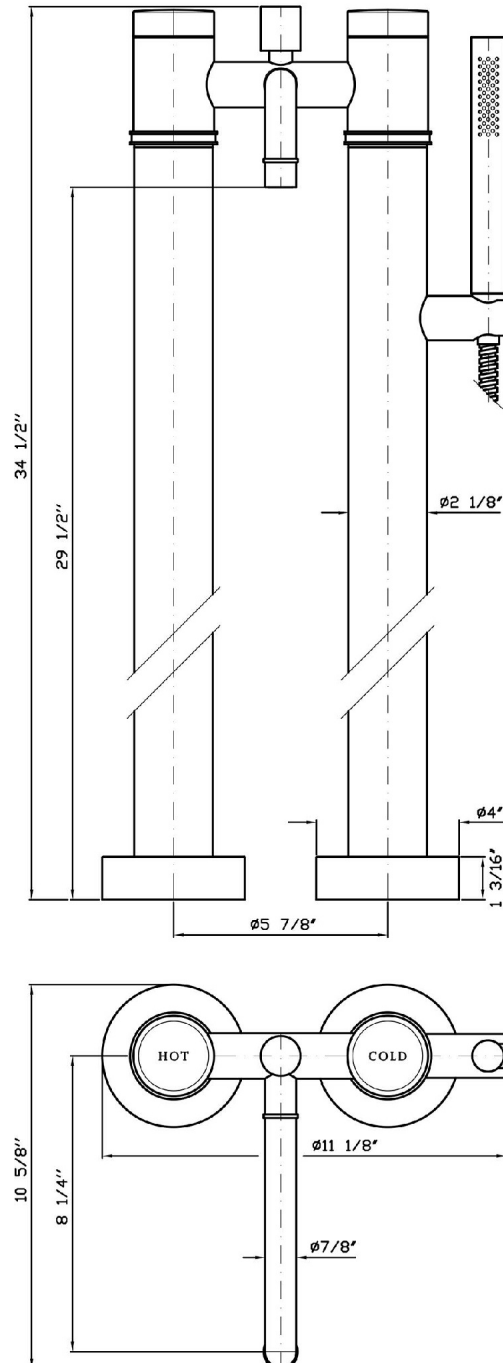

Brand ZUCCHETTI

Class

SAVOIR

SAVOIR

ZSV275.1900CN Free standing bath-shower mixer.

Free standing bath-shower mixer with shower set and pillars. Spout projection 8 1/4".

Finishes

 CN	 CC	 CW	 GR	 CL	 CV	 C8C8
Chrome + Black	Chrome + Chrome	Chrome + White	Chrome + Red	Chrome + Blue	Chrome + Green	Polished Nickel
 C8W	 C8N	 C8R	 C8L	 C8V		
Polished Nickel+White	Polished Nickel+Black	Polished Nickel+Red	Polished Nickel+Blue	Polished Nickel+Green		

SAVOIR

ZSV275.1900CN Overall Drawing

Brand ZUCCHETTI

Class

SAVOIR

SAVOIR

ZSV275.1900CN Weights and Sizes

Weight (lb)	16 (Kg)	35,2736 (lb)
Volume (dc3) - (in3)	53,39 (dc3)	0,003258 (in3)
h (mm) - (in)	215 (mm)	8,4645715 (in)
L1 (mm) - (in)	260 (mm)	10,236226 (in)
L2 (mm) - (in)	955 (mm)	37,5984455 (in)