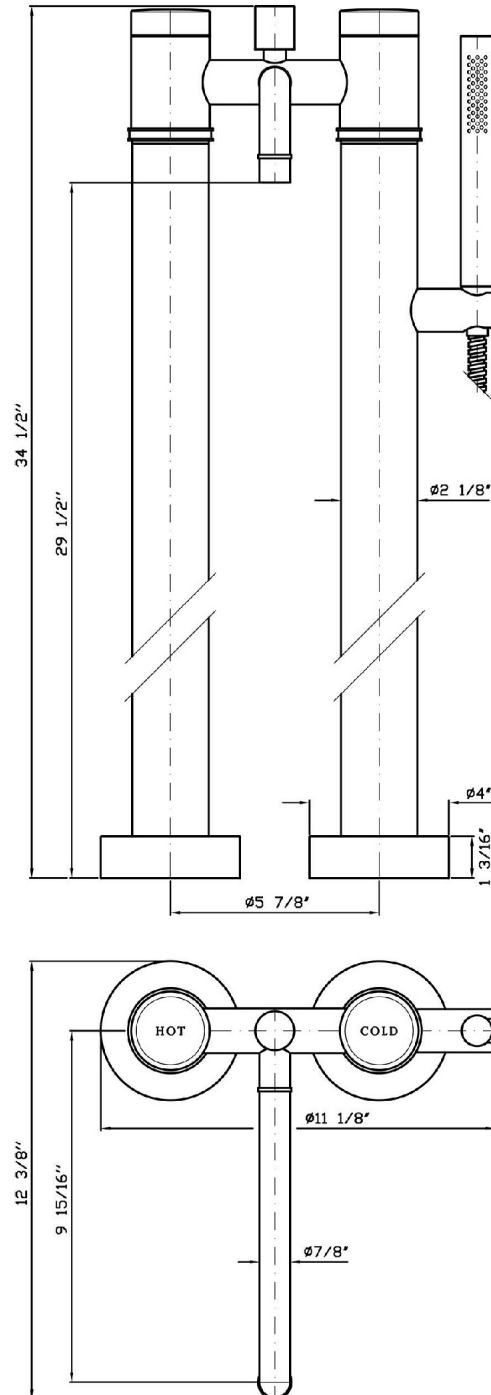

SAVOIR

ZSV274.1900CN Overall Drawing