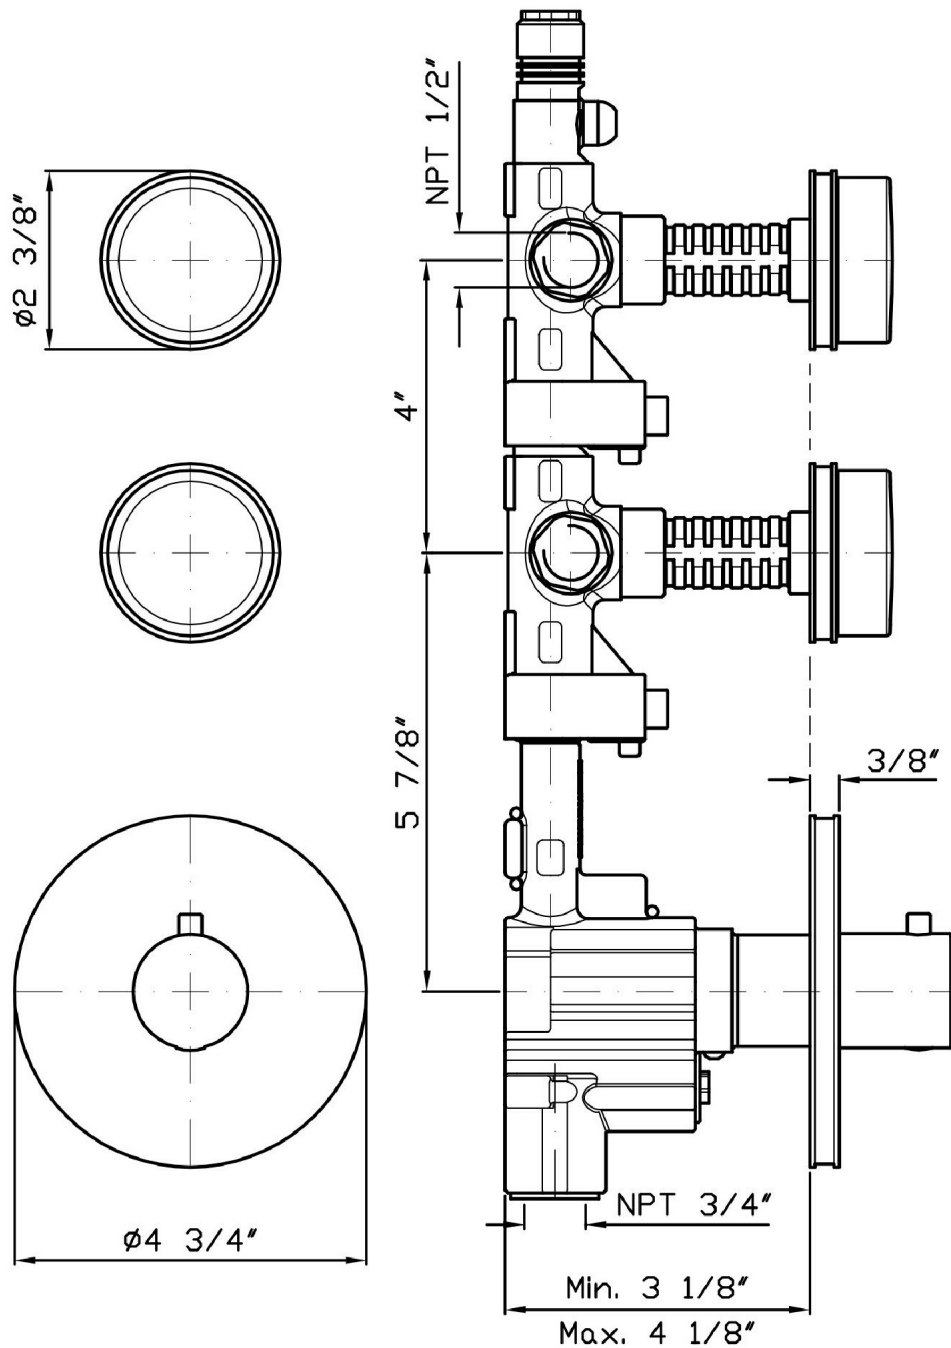

SAVOIR

ZSV091.1900CN Overall Drawing