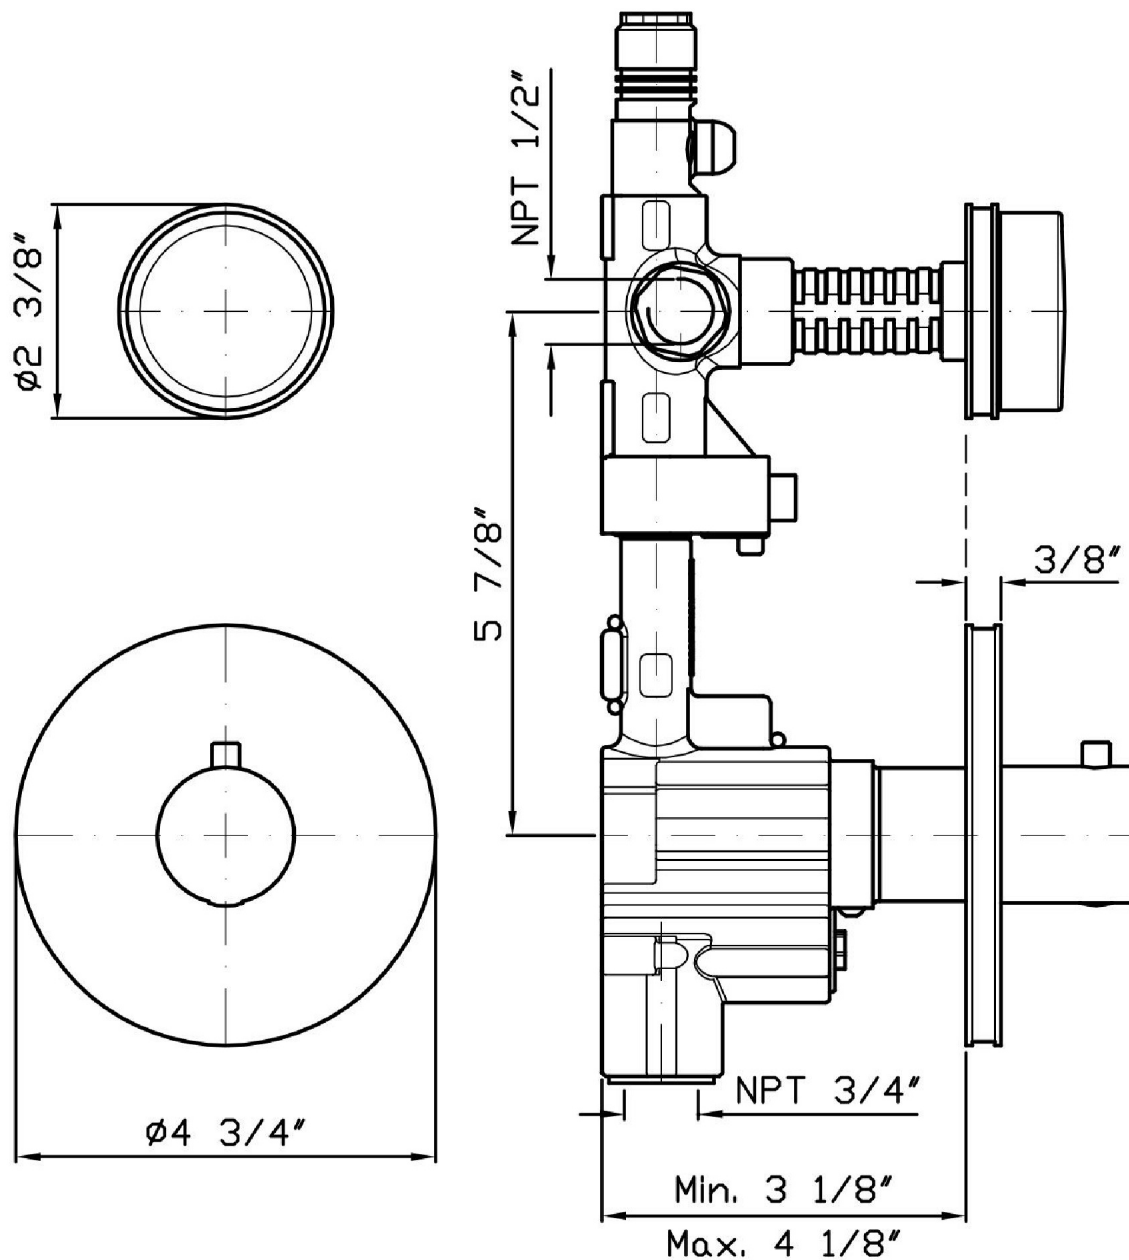

Brand ZUCCHETTI

Class

SAVOIR

SAVOIR

ZSV077.1900CN Overall Drawing