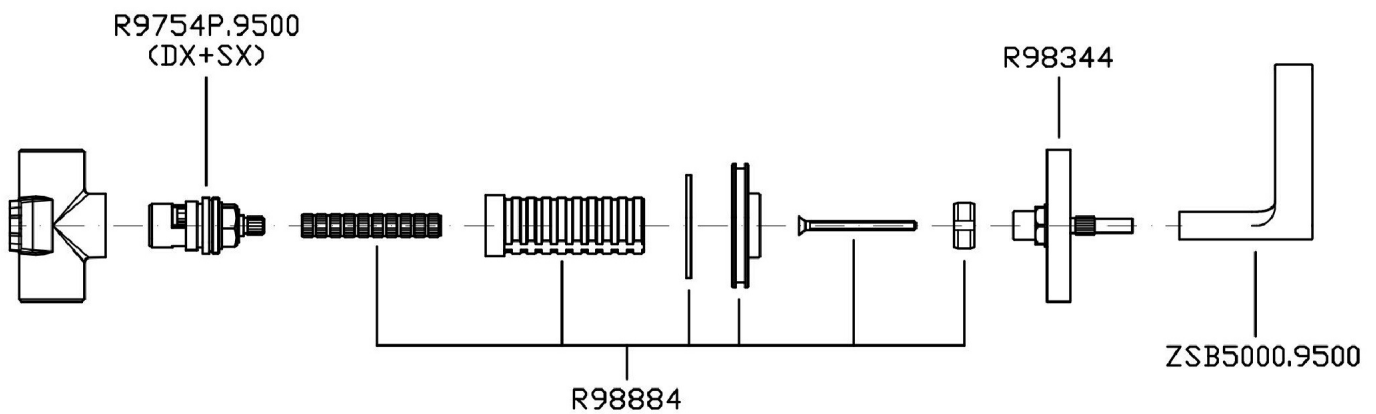

Brand ZUCCHETTI

Class

SIMPLY
BEAUTIFUL

SIMPLY BEAUTIFUL

ZSB5729.1900 Exploded