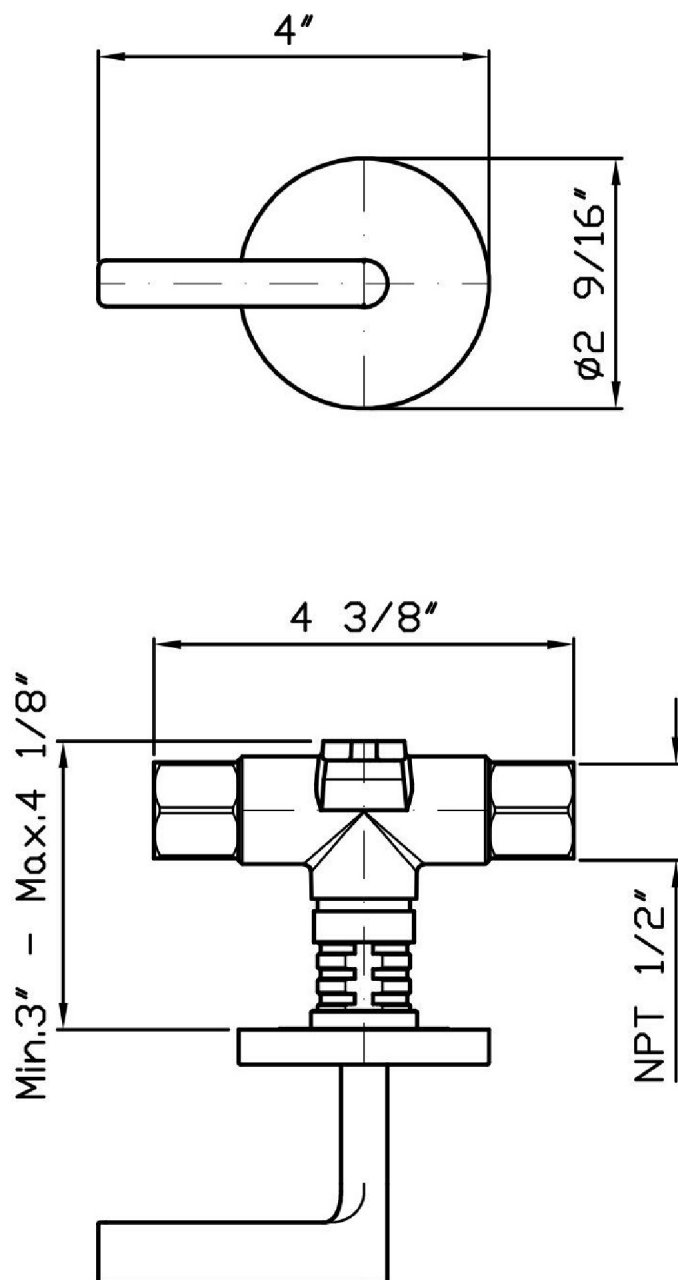

SIMPLY BEAUTIFUL

ZSB5729.1900 Overall Drawing