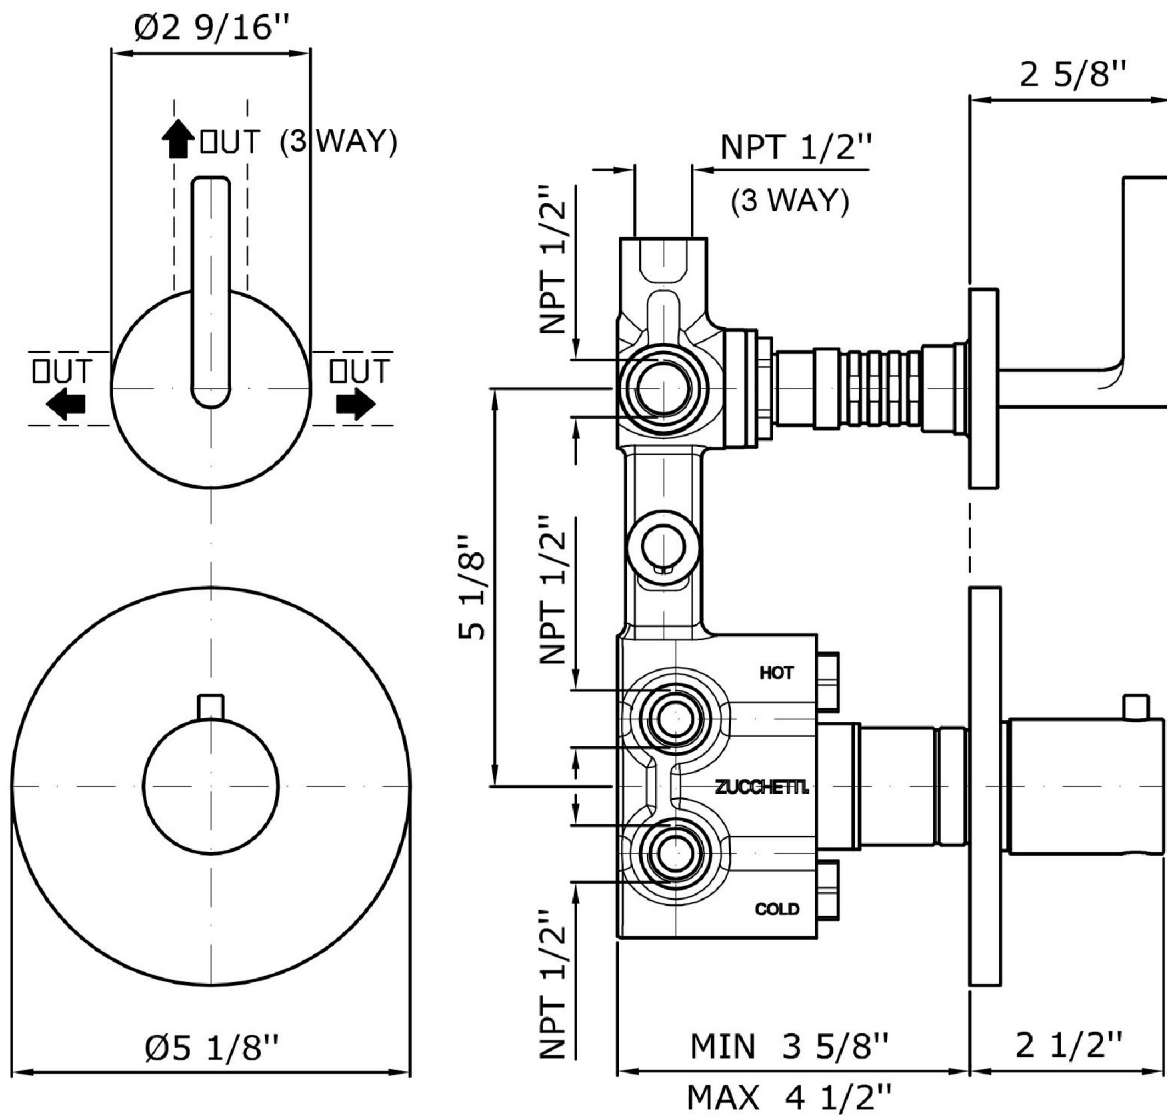

Brand ZUCCHETTI

Class SIMPLY BEAUTIFUL

SIMPLY BEAUTIFUL

ZSB5646.1900 Built-in thermostatic shower mixer and 2/3 way diverter.

1/2" built-in thermostatic shower mixer and 2/3 way diverter with water on/off function.
5,2 GPM @ 43,5 PSI

R97810.1900

Rough-in _ 2 way thermostatic mixer

R97815.1900

Rough-in _ 3 way thermostatic mixer

Finishes

Chrome

Brushed Nickel

C3

Polished Nickel

C8

SIMPLY BEAUTIFUL

ZSB5646.1900 Overall Drawing

Brand ZUCCHETTI

Class SIMPLY
BEAUTIFUL

SIMPLY BEAUTIFUL

ZSB5646.1900 Weights and Sizes

Weight (lb)	1,5 (Kg)	3,3069 (lb)
Volume (dc3) - (in3)	11,01 (dc3)	0,000672 (in3)
h (mm) - (in)	90 (mm)	3,543309 (in)
L1 (mm) - (in)	335 (mm)	13,1889835 (in)
L2 (mm) - (in)	365 (mm)	14,3700865 (in)