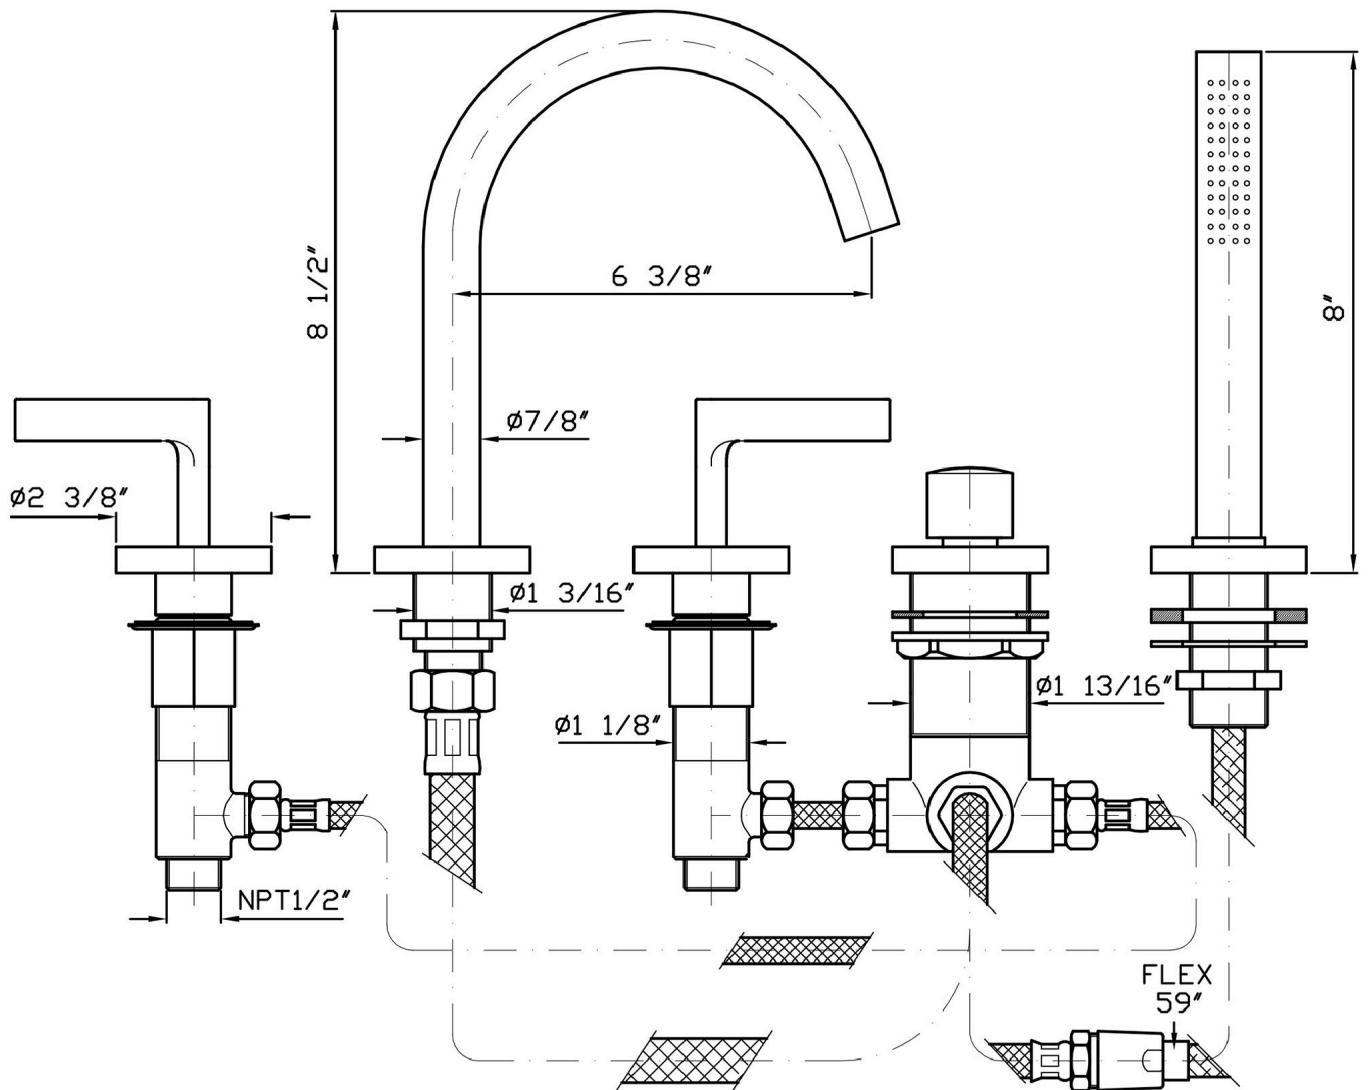

Brand ZUCCHETTI

Class

SIMPLY
BEAUTIFUL

SIMPLY BEAUTIFUL

ZSB5474.1950 5 hole bath-mixer.

5 hole bath-mixe, pull out shower, 59" flexible hose.
Spout projection 6 3/8".

Finishes

Chrome

Brushed Nickel

C3

Polished Nickel

C8

SIMPLY BEAUTIFUL

ZSB5474.1950 Overall Drawing

Brand ZUCCHETTI

Class

SIMPLY
BEAUTIFUL

SIMPLY BEAUTIFUL

ZSB5474.1950 Certifications

USA

IAPMO

SIMPLY BEAUTIFUL

ZSB5474.1950 Weights and Sizes

Weight (lb)	5,84 (Kg)	12,874864 (lb)
Volume (dc3) - (in3)	15,98 (dc3)	0,000975 (in3)
h (mm) - (in)	90 (mm)	3,543309 (in)
L1 (mm) - (in)	335 (mm)	13,1889835 (in)
L2 (mm) - (in)	530 (mm)	20,866153 (in)