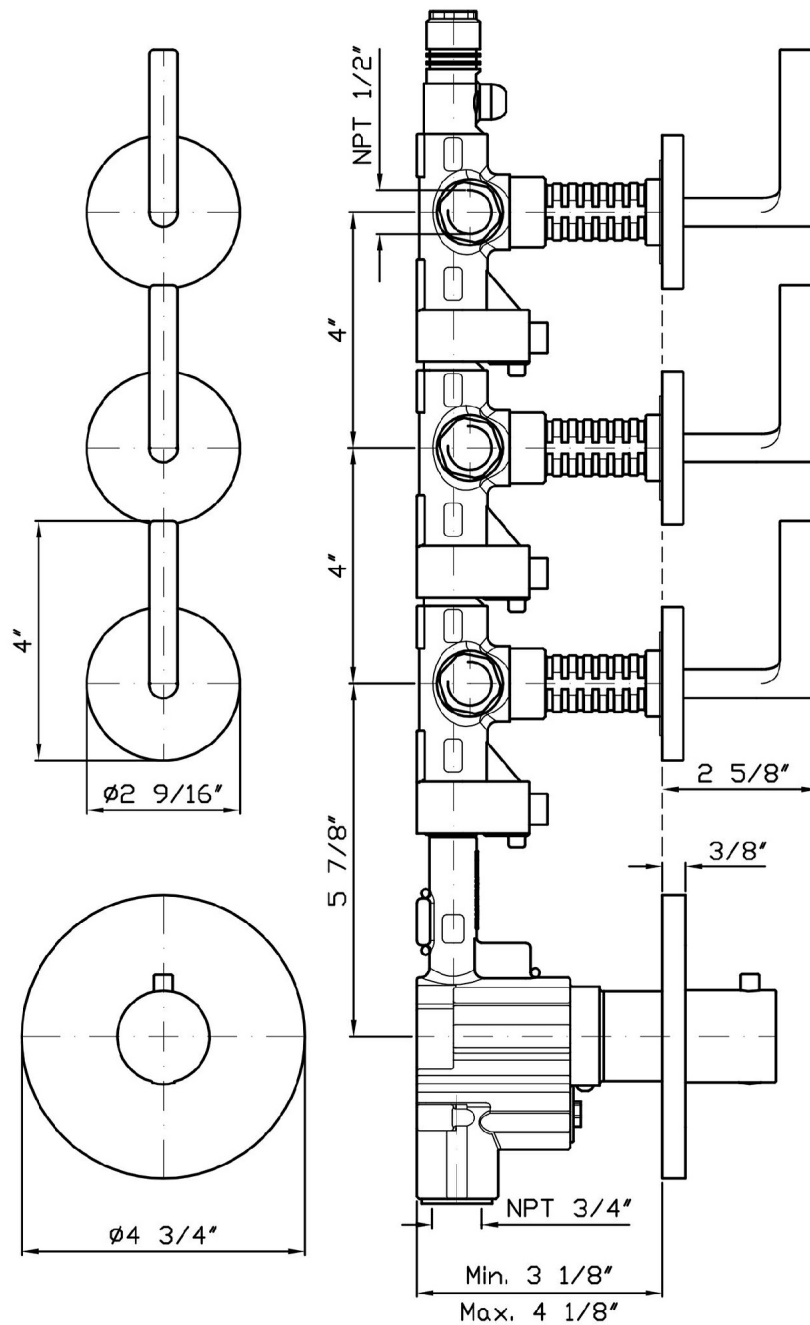

SIMPLY BEAUTIFUL

ZSB5098.1900 Overall Drawing