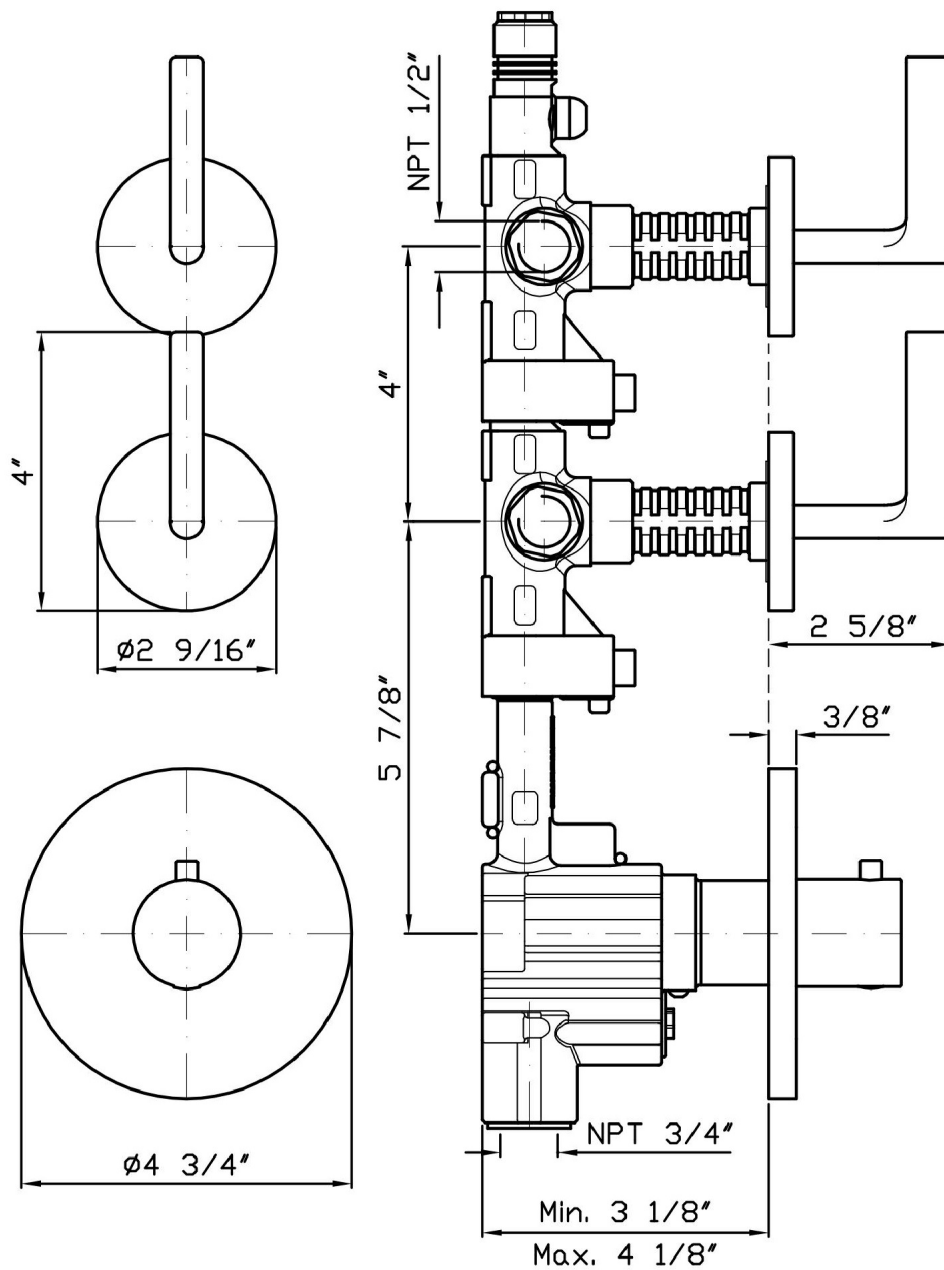

SIMPLY BEAUTIFUL

ZSB5091.1900 Overall Drawing