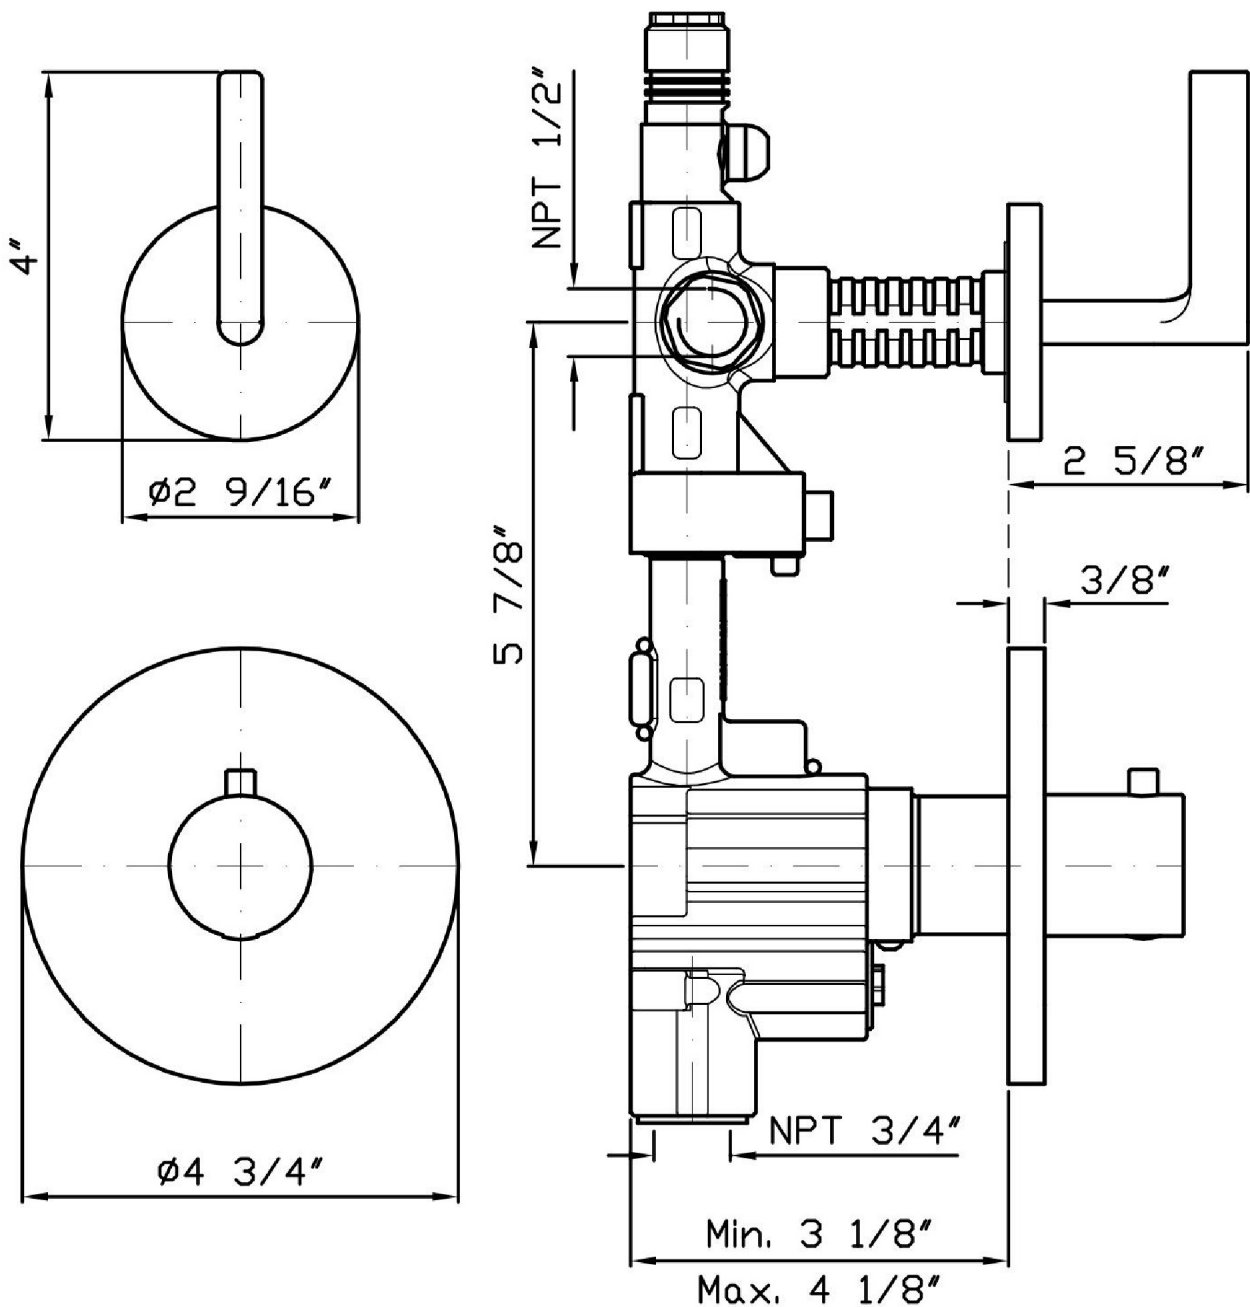

Brand ZUCCHETTI

Class

SIMPLY
BEAUTIFUL

SIMPLY BEAUTIFUL

ZSB5077.1900 Built-in thermostatic shower mixer with volume control.

¾" built-in thermostatic shower mixer with volume control.
8 GPM @ 43,5 PSI

R99630.1900

Class

SIMPLY
BEAUTIFUL

SIMPLY BEAUTIFUL

ZSB5077.1900 Overall Drawing

Brand ZUCCHETTI

Class

SIMPLY
BEAUTIFUL

SIMPLY BEAUTIFUL

ZSB5077.1900 Certifications

USA

IAPMO

SIMPLY BEAUTIFUL

ZSB5077.1900 Weights and Sizes

Weight (lb)	2,26 (Kg)	4,982396 (lb)
Volume (dc3) - (in3)	11,01 (dc3)	0,000672 (in3)
h (mm) - (in)	90 (mm)	3,543309 (in)
L1 (mm) - (in)	335 (mm)	13,1889835 (in)
L2 (mm) - (in)	365 (mm)	14,3700865 (in)