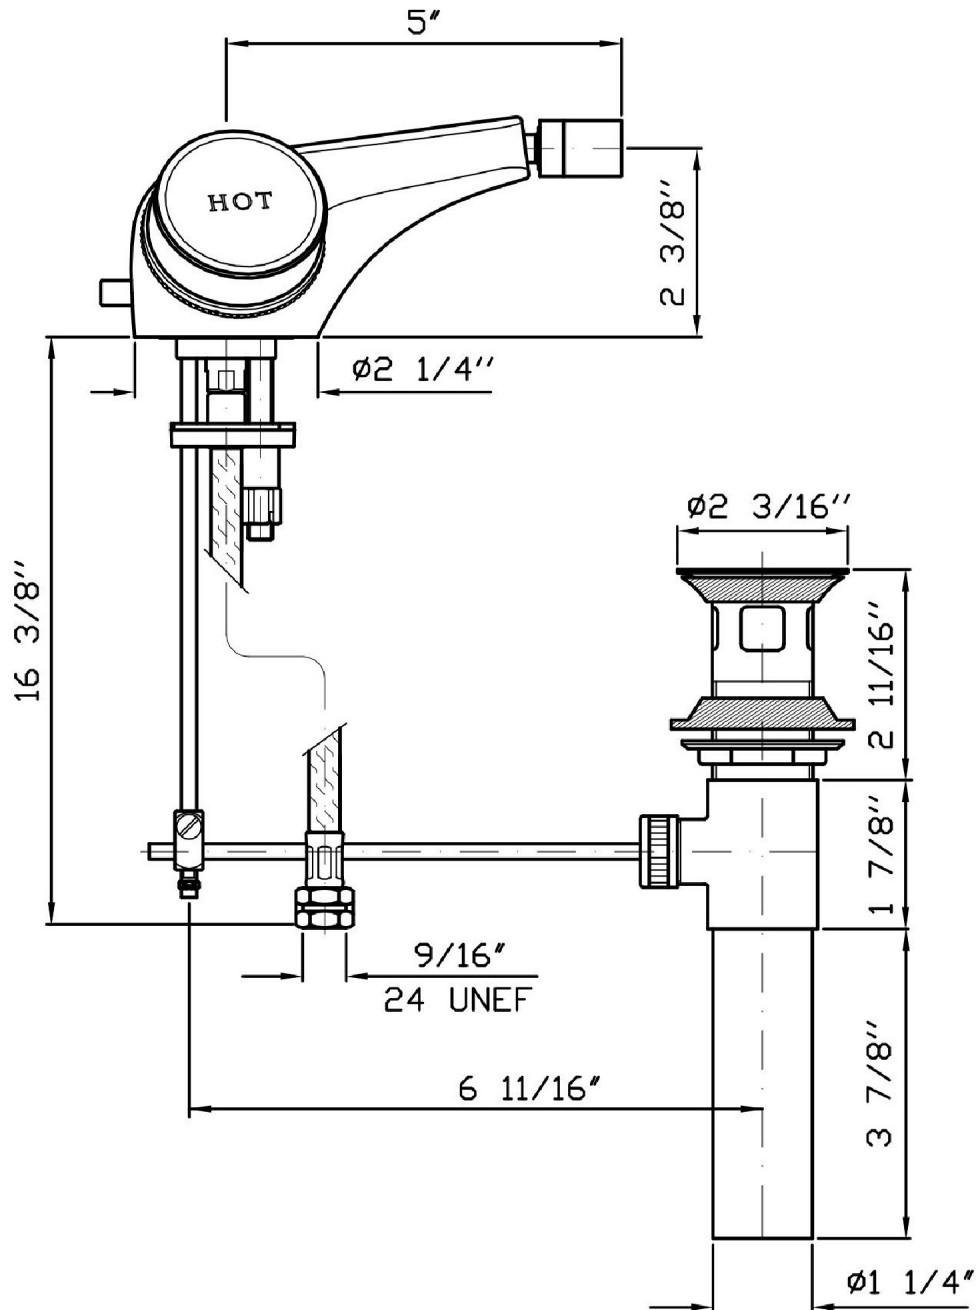

Brand ZUCCHETTI

Class

SAVOIR

SAVOIR

ZSA603.1880CN Single hole bidet mixer.

Single hole bidet mixer with aerator, pop-up waste, flexible hoses.

Finishes

 CN Chrome + Black	 CC Chrome + Chrome	 CW Chrome + White	 CR Chrome + Red	 CL Chrome + Blue	 CV Chrome + Green	 C8C8 Polished Nickel
 C8W Polished Nickel+White	 C8N Polished Nickel+Black	 C8R Polished Nickel+Red	 C8L Polished Nickel+Blue	 C8V Polished Nickel+Green		

SAVOIR

ZSA603.1880CN Overall Drawing

SAVOIR

ZSA603.1880CN Exploded

Brand ZUCCHETTI

Class

SAVOIR

SAVOIR

ZSA603.1880CN Weights and Sizes

Weight (lb)	3,16 (Kg)	6,966536 (lb)
Volume (dc3) - (in3)	12,27 (dc3)	0,000749 (in3)
h (mm) - (in)	150 (mm)	5,905515 (in)
L1 (mm) - (in)	250 (mm)	9,842525 (in)
L2 (mm) - (in)	327 (mm)	12,8740227 (in)