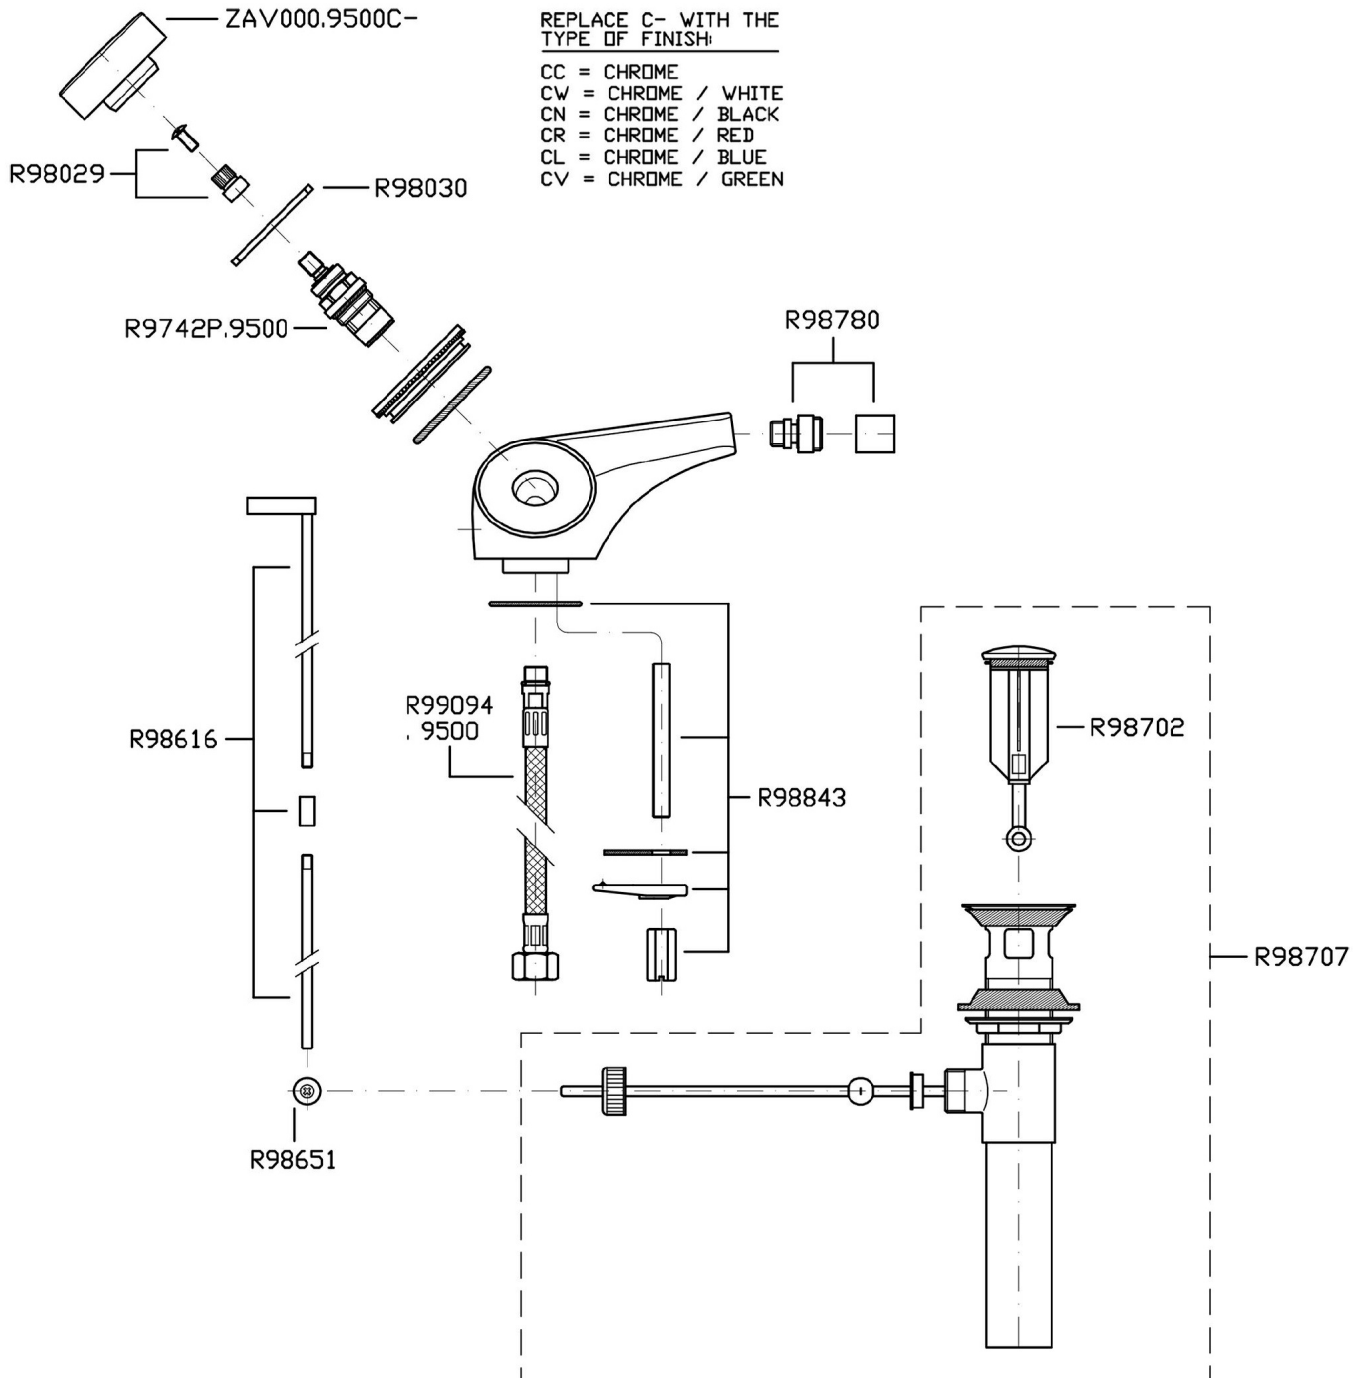

Brand ZUCCHETTI

Class

SAVOIR

SAVOIR

ZSA603.1880CN Single hole bidet mixer.

Single hole bidet mixer with aerator, pop-up waste, flexible hoses.

Finishes

 CN Chrome + Black	 CC Chrome + Chrome	 CW Chrome + White	 CR Chrome + Red	 CL Chrome + Blue	 CV Chrome + Green	 C8C8 Polished Nickel
 C8W Polished Nickel+White	 C8N Polished Nickel+Black	 C8R Polished Nickel+Red	 C8L Polished Nickel+Blue	 C8V Polished Nickel+Green		

SAVOIR

ZSA603.1880CN Overall Drawing

SAVOIR

ZSA603.1880CN Exploded

Brand ZUCCHETTI

Class

SAVOIR

SAVOIR

ZSA603.1880CN Weights and Sizes

Weight (lb)	3,16 (Kg)	6,966536 (lb)
Volume (dc3) - (in3)	12,27 (dc3)	0,000749 (in3)
h (mm) - (in)	150 (mm)	5,905515 (in)
L1 (mm) - (in)	250 (mm)	9,842525 (in)
L2 (mm) - (in)	327 (mm)	12,8740227 (in)