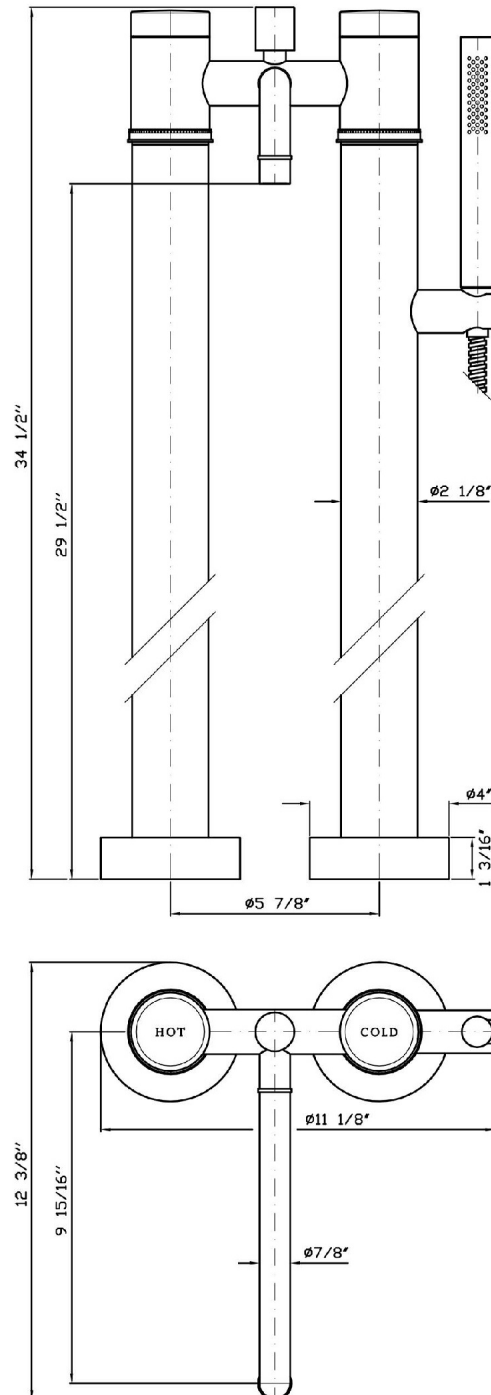

Brand ZUCCHETTI

Class

SAVOIR

SAVOIR

ZSA274.1900CN Free standing bath-shower mixer.

Free standing bath-shower mixer with shower set and pillars.
Spout projection 9 15/16".

R99657.1900

Built in part

Finishes

 CN	 CC	 CW	 CR	 CL	 CV	 C8C8
Chrome + Black	Chrome + Chrome	Chrome + White	Chrome + Red	Chrome + Blue	Chrome + Green	Polished Nickel
 C8W	 C8N	 C8R	 C8L	 C8V		
Polished Nickel+White	Polished Nickel+Black	Polished Nickel+Red	Polished Nickel+Blue	Polished Nickel+Green		

SAVOIR

ZSA274.1900CN Overall Drawing

Brand ZUCCHETTI

Class

SAVOIR

SAVOIR

ZSA274.1900CN Weights and Sizes

Weight (lb)	16 (Kg)	35,2736 (lb)
Volume (dc3) - (in3)	53,39 (dc3)	0,003258 (in3)
h (mm) - (in)	215 (mm)	8,4645715 (in)
L1 (mm) - (in)	260 (mm)	10,236226 (in)
L2 (mm) - (in)	955 (mm)	37,5984455 (in)