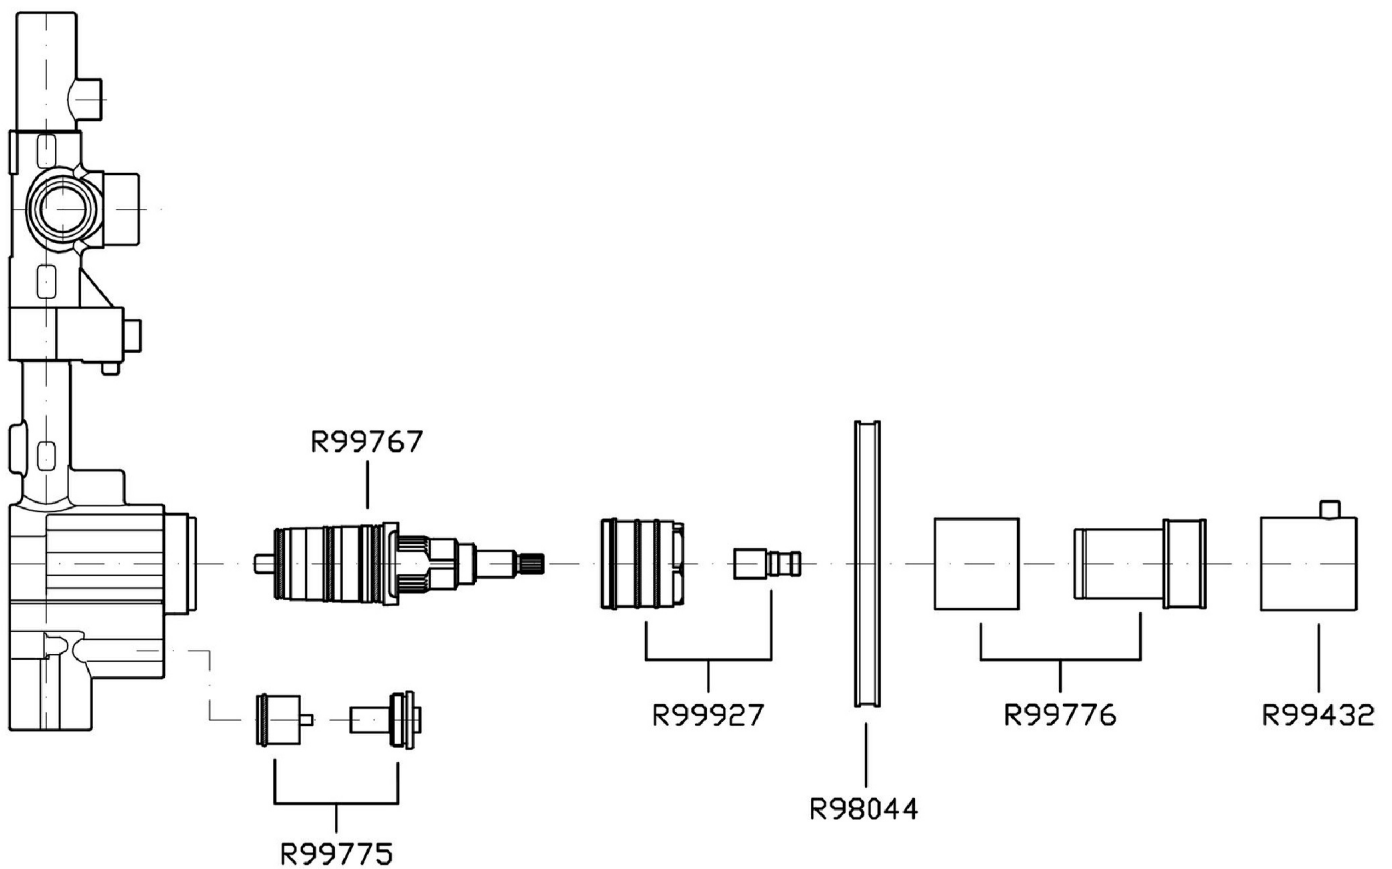

SAVOIR

ZSA083.1901 Overall Drawing

Brand ZUCCHETTI

Class

SAVOIR

SAVOIR

ZSA083.1901 Exploded

Brand ZUCCHETTI

Class

SAVOIR

SAVOIR

ZSA083.1901 Weights and Sizes

Weight (lb)	1,5 (Kg)	3,3069 (lb)
Volume (dc3) - (in3)	11,01 (dc3)	0,000672 (in3)
h (mm) - (in)	90 (mm)	3,543309 (in)
L1 (mm) - (in)	335 (mm)	13,1889835 (in)
L2 (mm) - (in)	365 (mm)	14,3700865 (in)