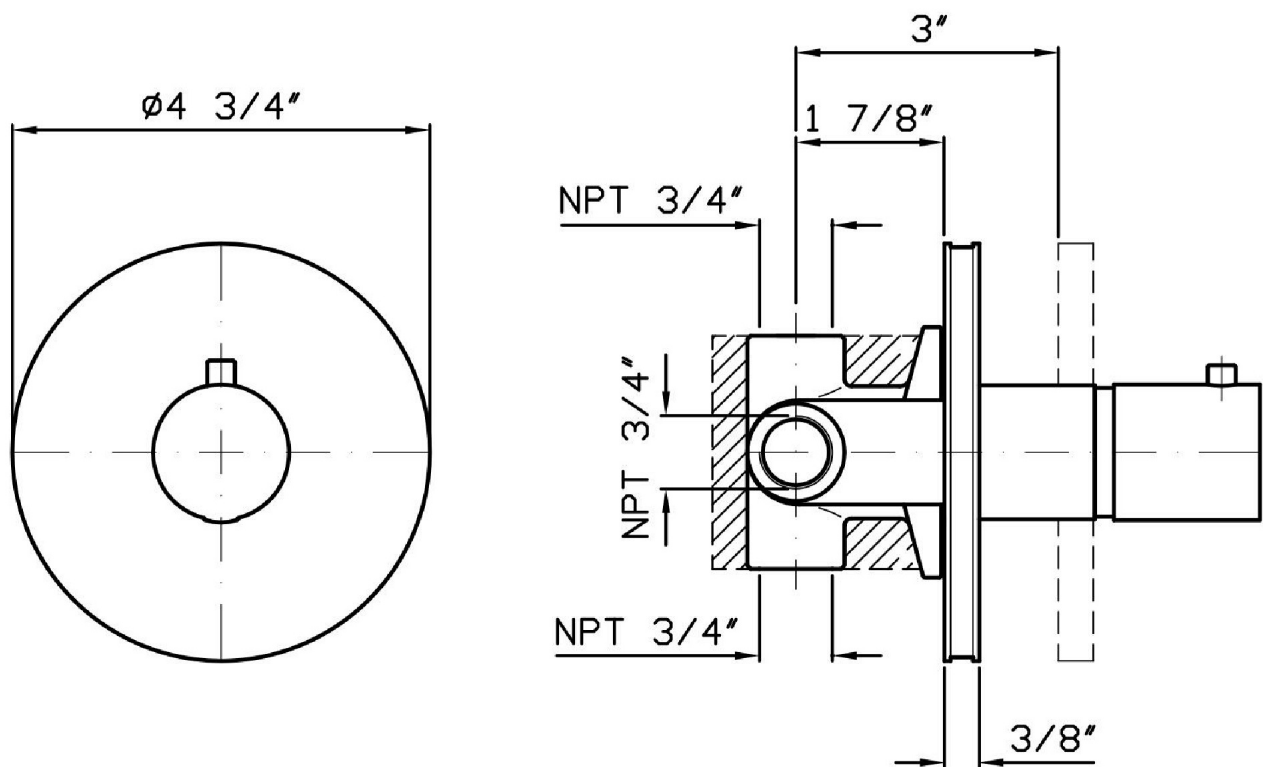

Brand ZUCCHETTI

Class

SAVOIR

SAVOIR

ZSA083.1901 Overall Drawing