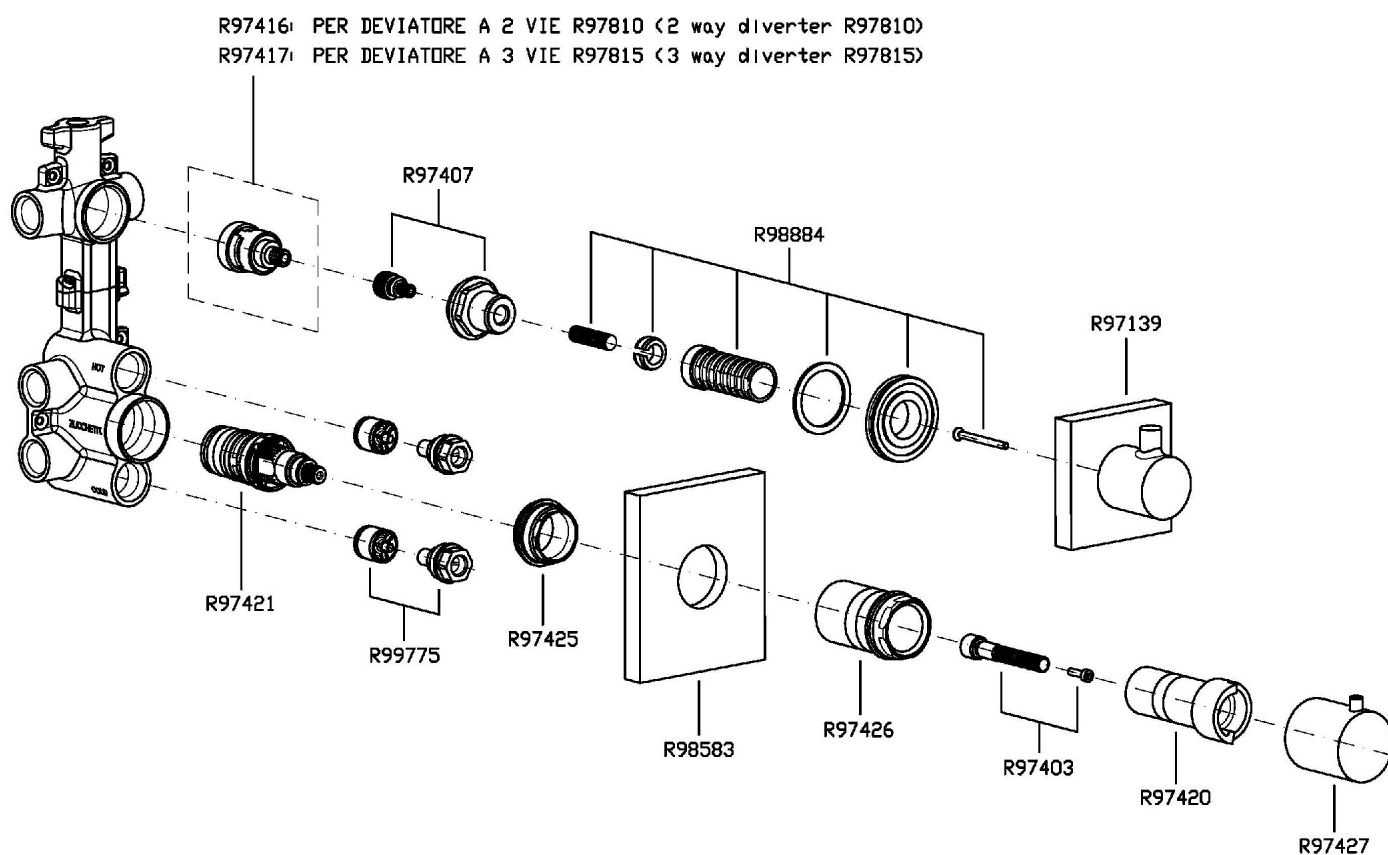

Brand ZUCCHETTI

PAN

PAN

ZP8646

Exploded