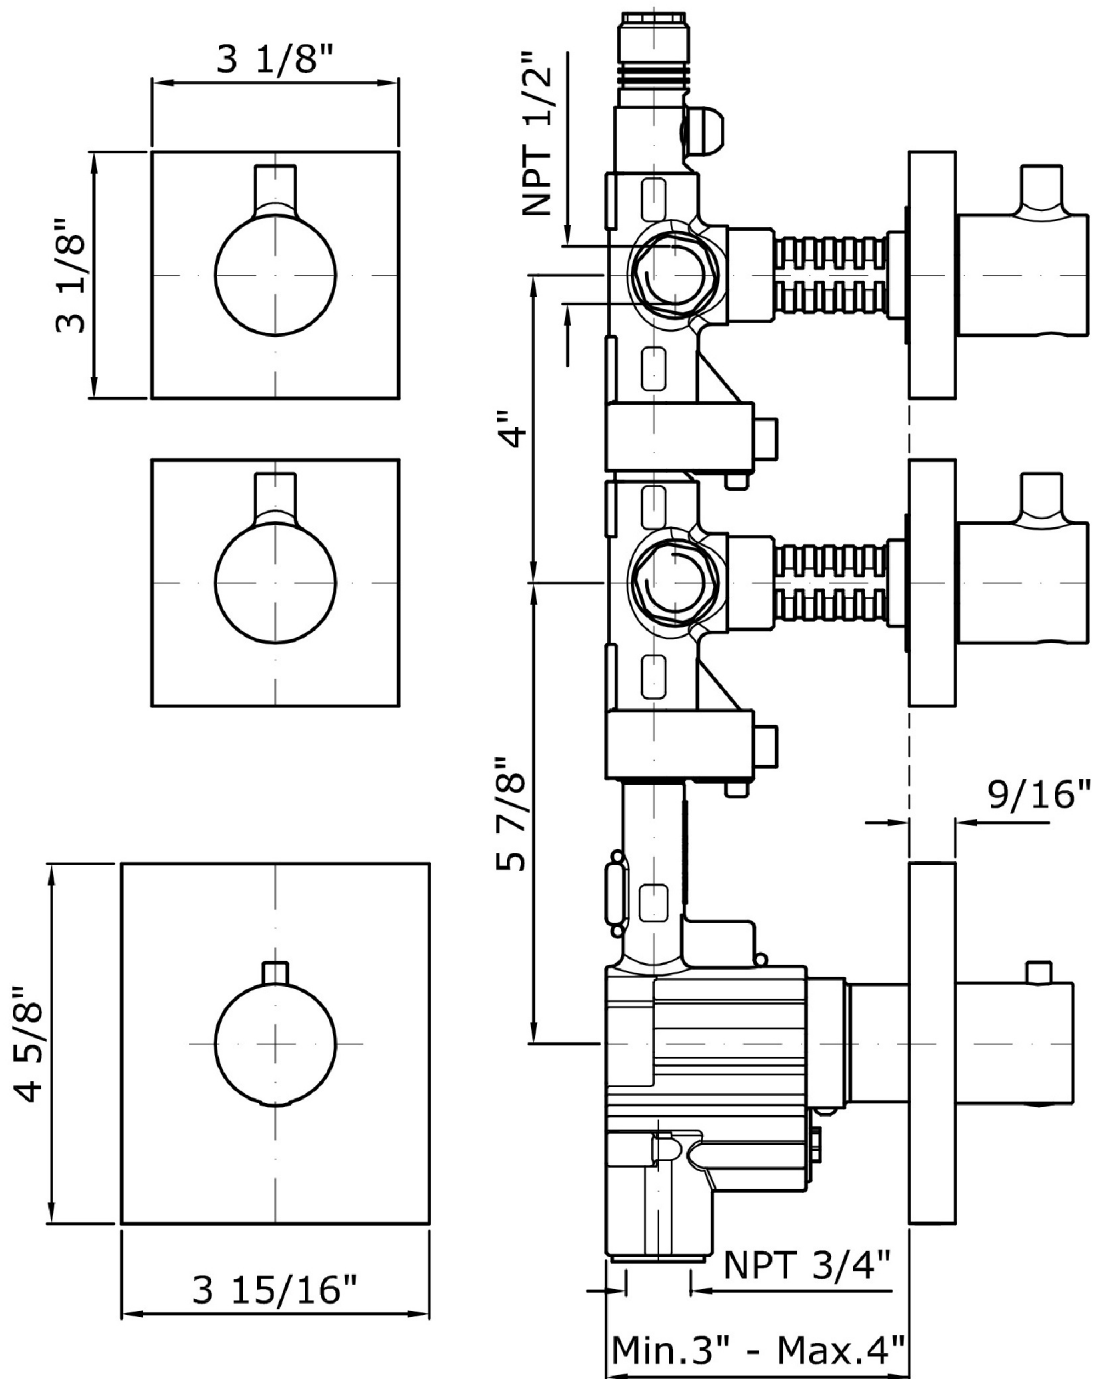

Marchio / Brand ZUCCHETTI

PAN

PAN

ZP8091.1900

Built-in thermostatic shower mixer with 2 volume controls

¾" built-in thermostatic shower mixer with 2 volume controls. 7,74 GPM @ 43,5 PSI.

R99631.1900

Rough-in

PAN

ZP8091.1900 Disegno Complessivo / Overall Drawing

PAN

ZP8091.1900 Esplosi / Exploded

Marchio / Brand ZUCCHETTI

PAN

PAN

ZP8091.1900 Certificazioni / Certifications

USA

IAPMO

PAN

ZP8091.1900 Pesì e Misure / Weights and Sizes

Peso (Kg) Weight (lb)	3,20 (Kg)	7,05 (lb)
Volume test (dc3) - (in3)	11,01 (dc3)	671,87 (in3)
h (mm) - (in)	90,00 (mm)	3,54 (in)
L1 (mm) - (in)	335,00 (mm)	13,19 (in)
L2 (mm) - (in)	365,00 (mm)	14,37 (in)