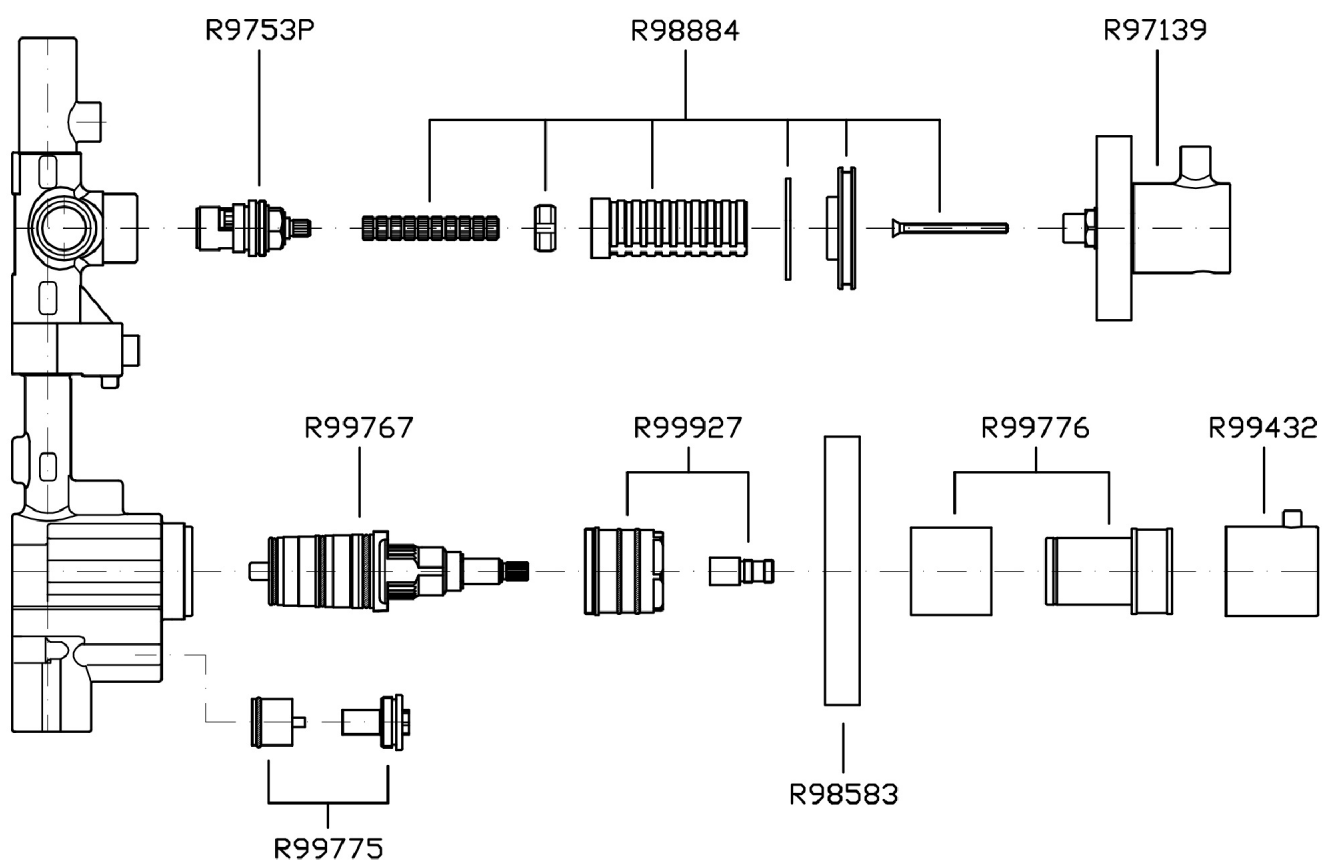

Marchio / Brand ZUCCHETTI

PAN

PAN

ZP8091.1900

Built-in thermostatic shower mixer with 2 volume controls

¾" built-in thermostatic shower mixer with 2 volume controls. 7,74 GPM @ 43,5 PSI.

R99631.1900

Rough-in

PAN

ZP8091.1900 Disegno Complessivo / Overall Drawing

PAN

ZP8091.1900 Esplosi / Exploded

Marchio / Brand ZUCCHETTI

PAN

PAN

ZP8091.1900 Certificazioni / Certifications

USA

IAPMO

PAN

ZP8091.1900 Pesì e Misure / Weights and Sizes

Peso (Kg) Weight (lb)	3,20 (Kg)	7,05 (lb)
Volume test (dc3) - (in3)	11,01 (dc3)	671,87 (in3)
h (mm) - (in)	90,00 (mm)	3,54 (in)
L1 (mm) - (in)	335,00 (mm)	13,19 (in)
L2 (mm) - (in)	365,00 (mm)	14,37 (in)