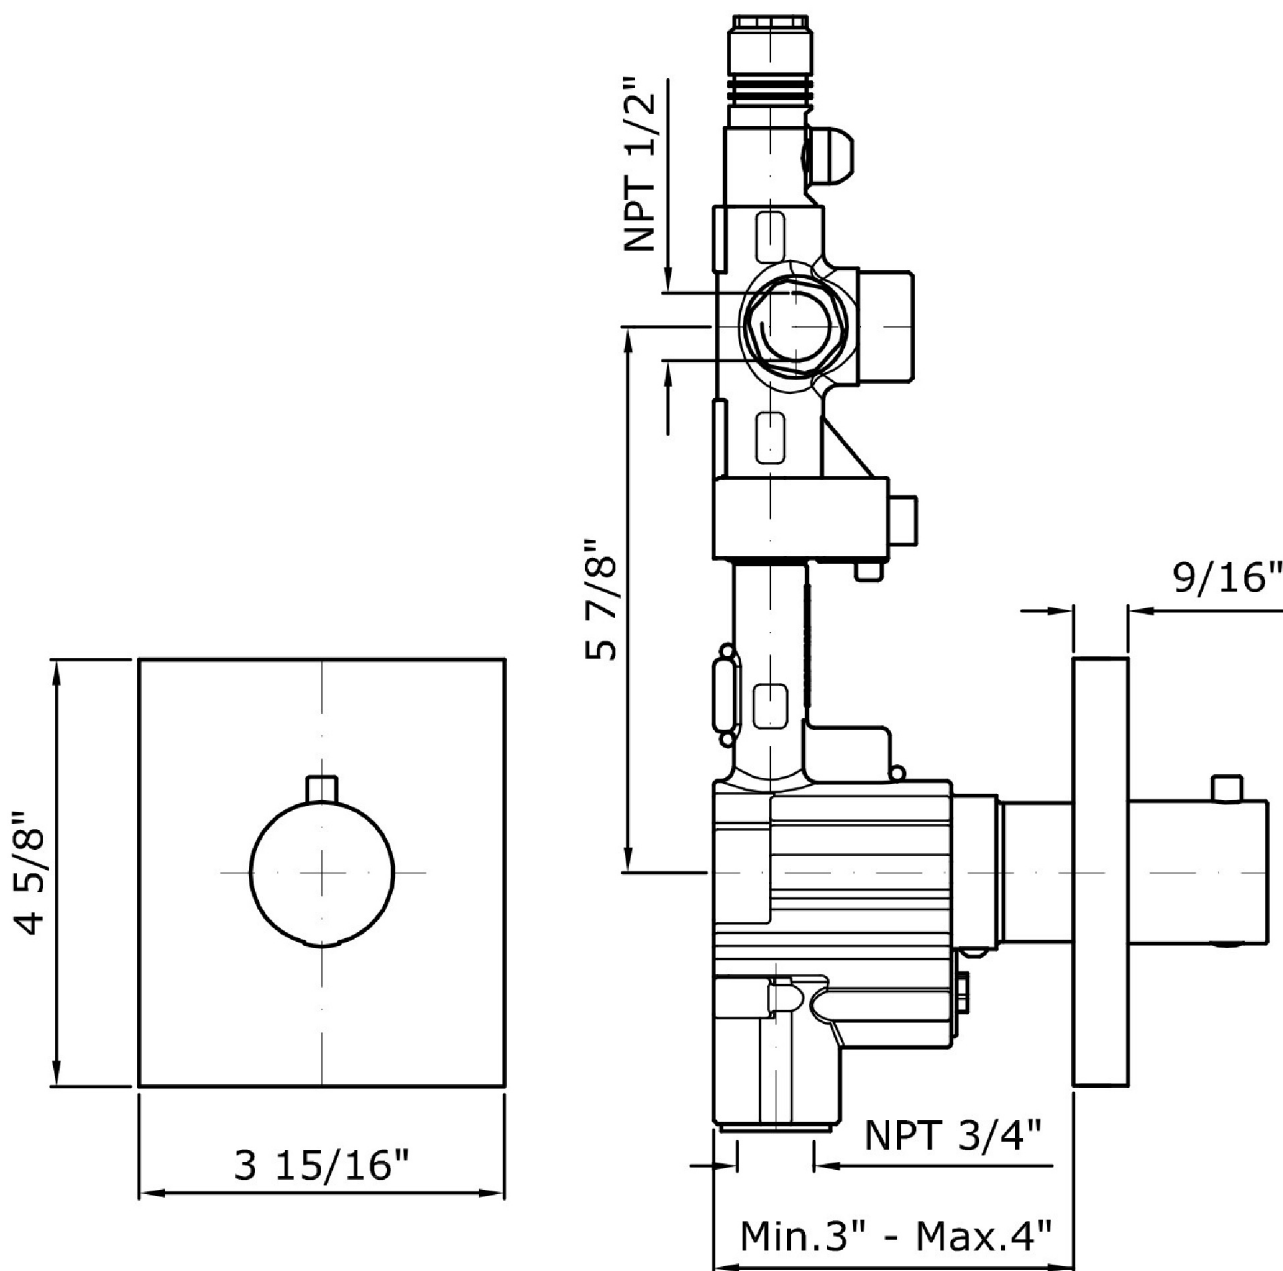

PAN

ZP8083.1901 Disegno Complessivo / Overall Drawing