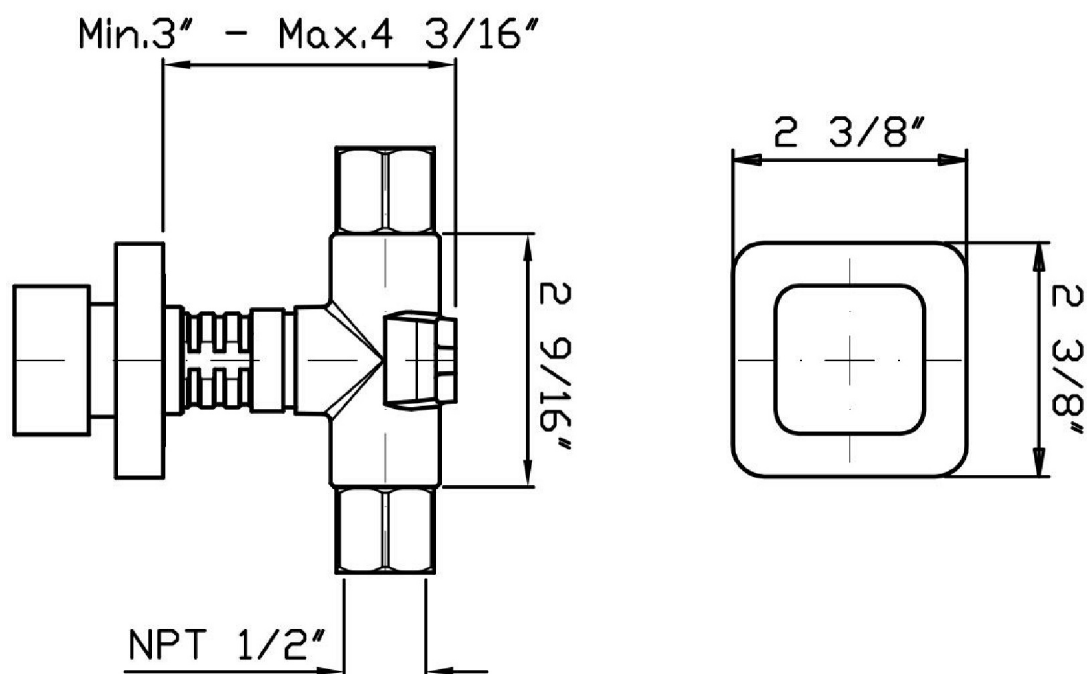

Brand ZUCCHETTI

Class

SOFT

SOFT

ZP7729.1900 Overall Drawing