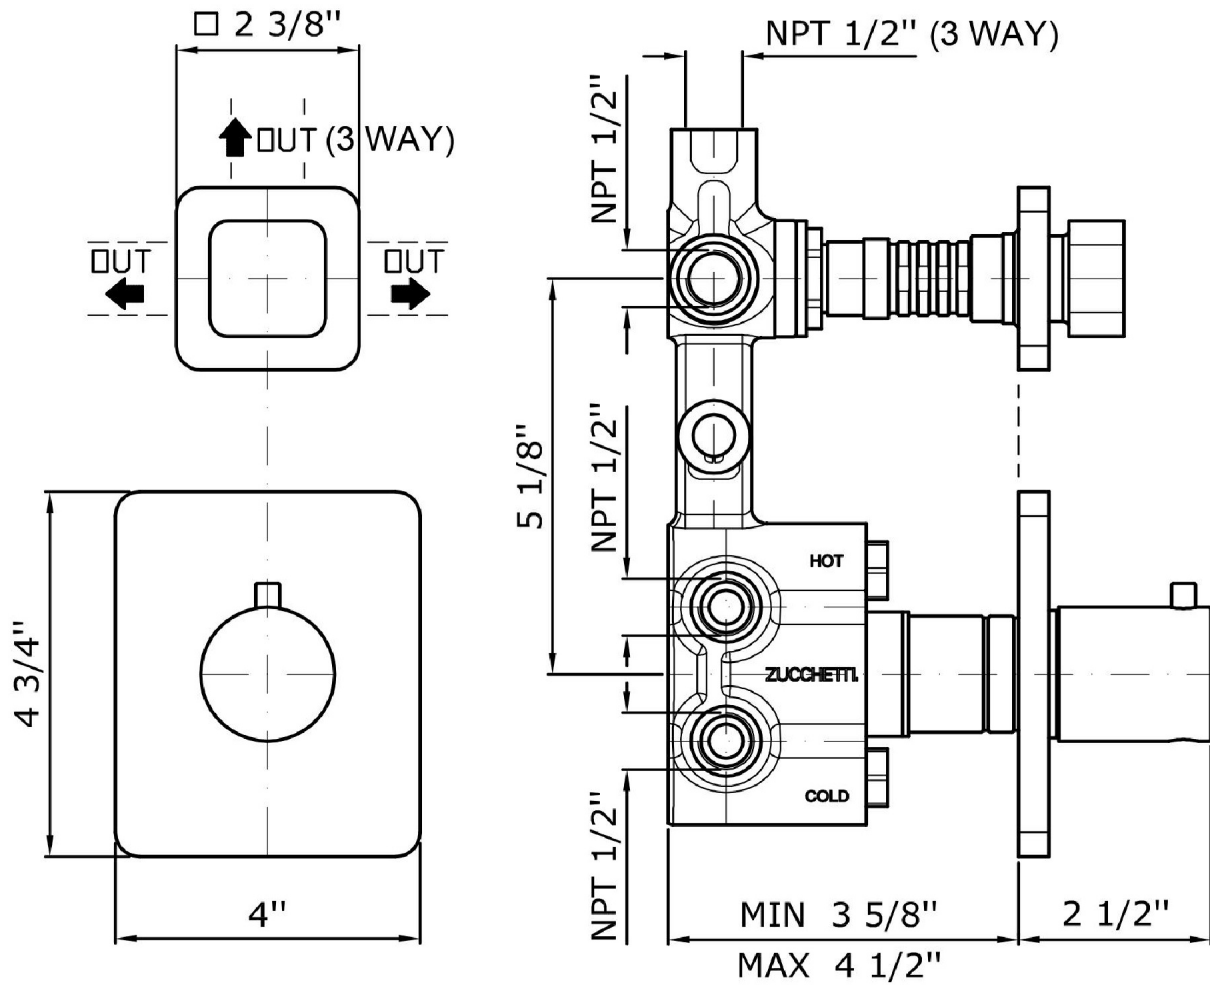

SOFT

ZP7646.1900 Overall Drawing