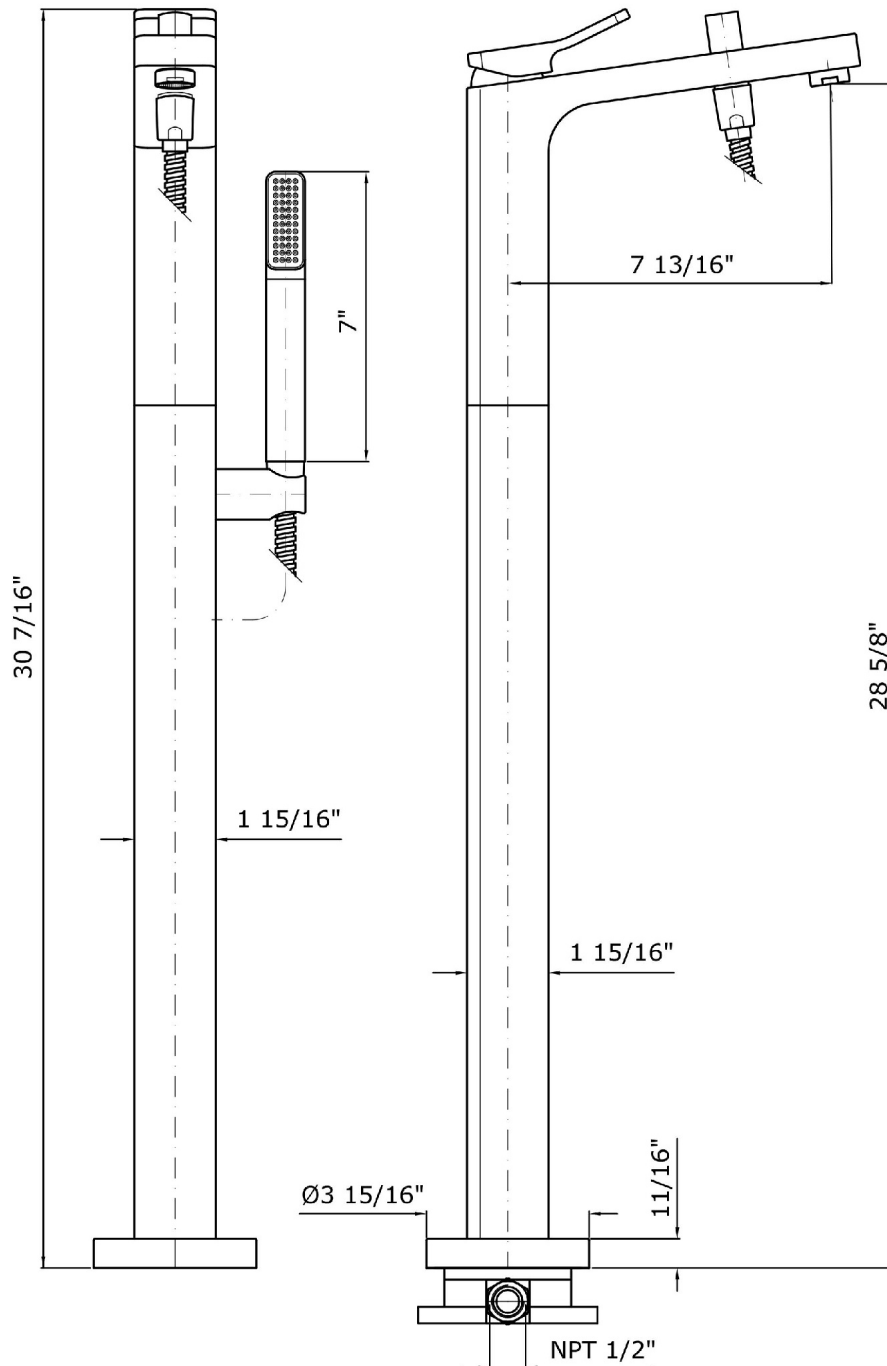

Brand ZUCCHETTI

Class

SOFT

SOFT

ZP7622

Overall Drawing