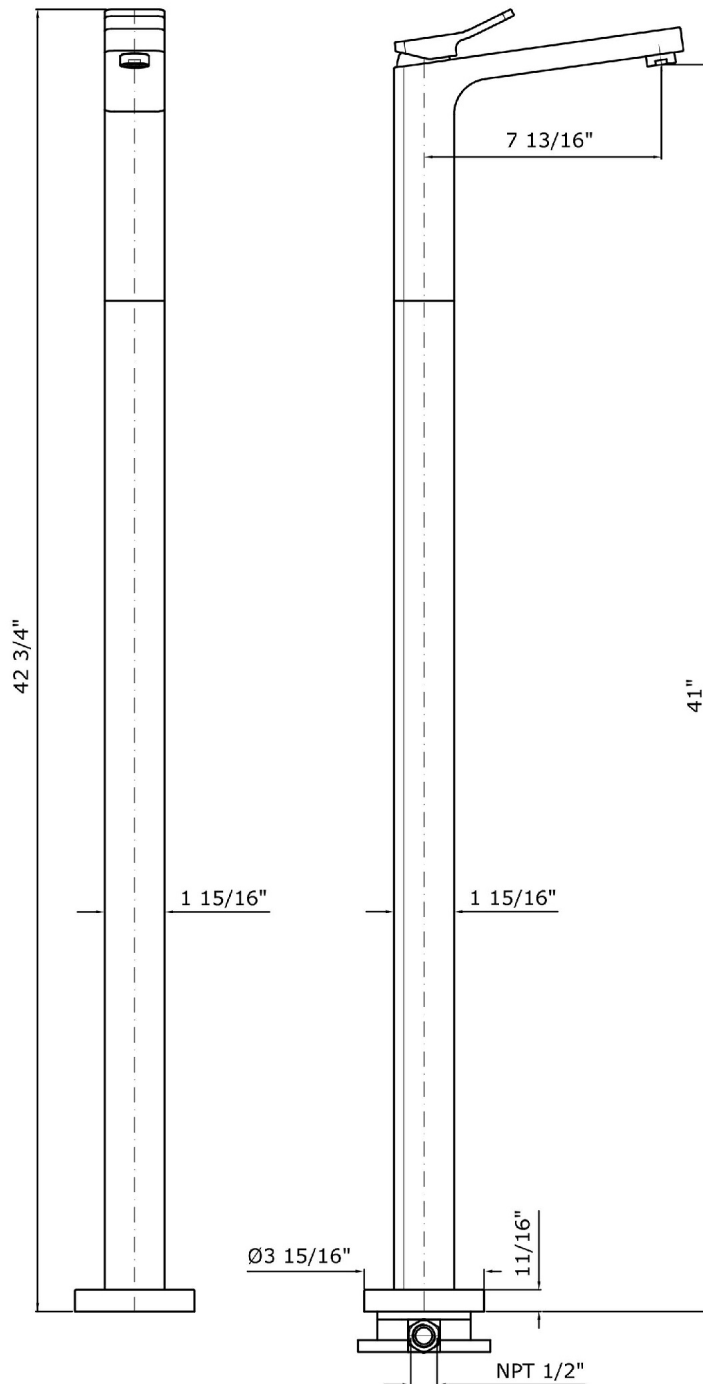

Brand ZUCCHETTI

Class

SOFT

SOFT

ZP7621

Overall Drawing