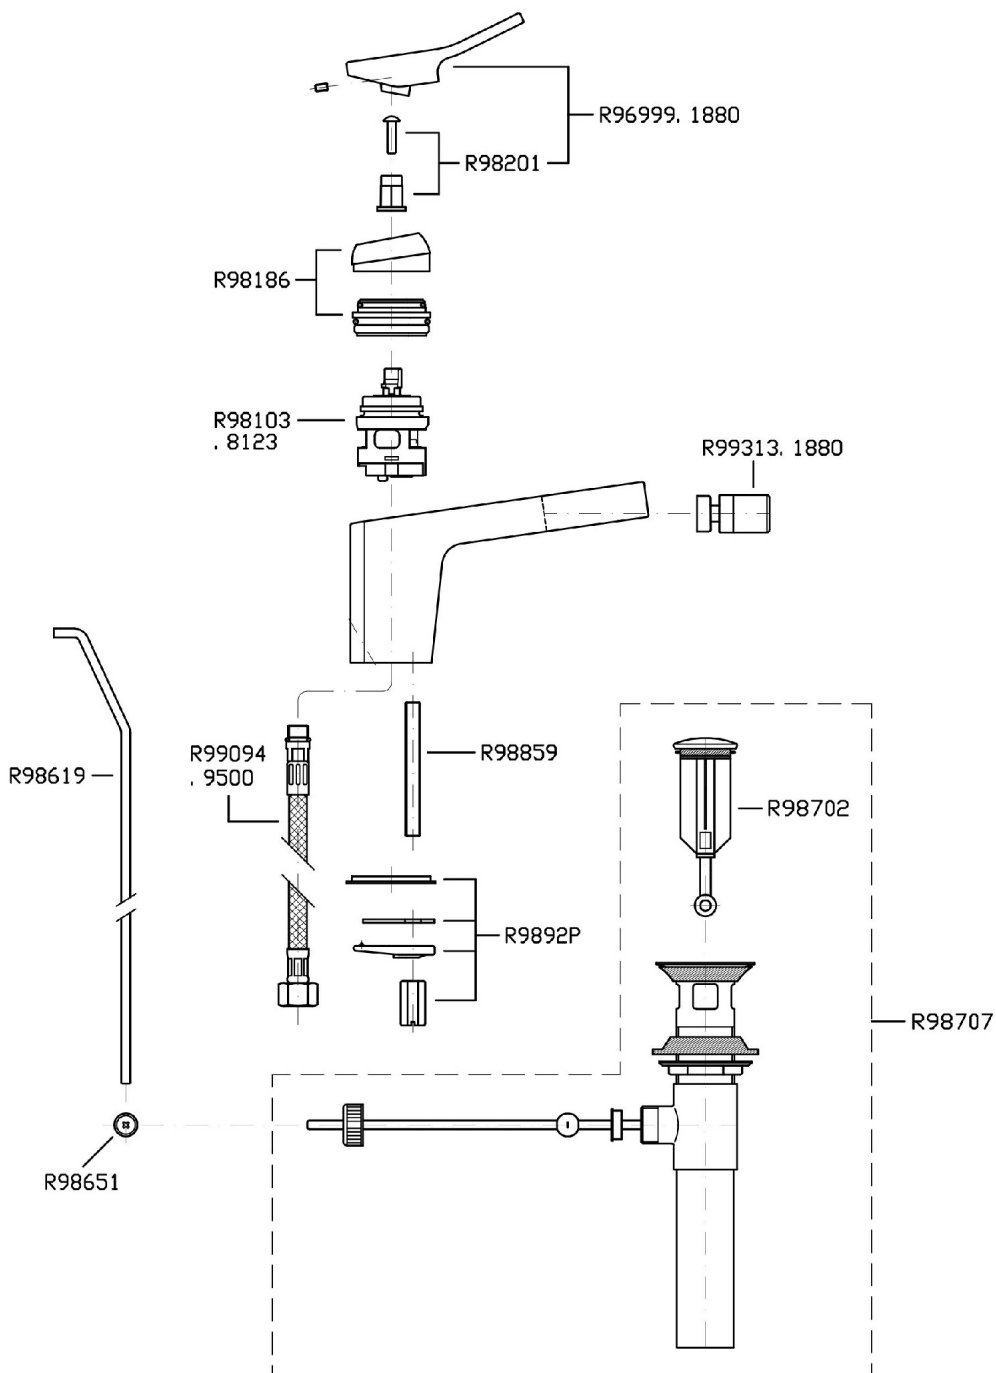

Brand ZUCCHETTI

Class

SOFT

SOFT

ZP7329.1950 Exploded