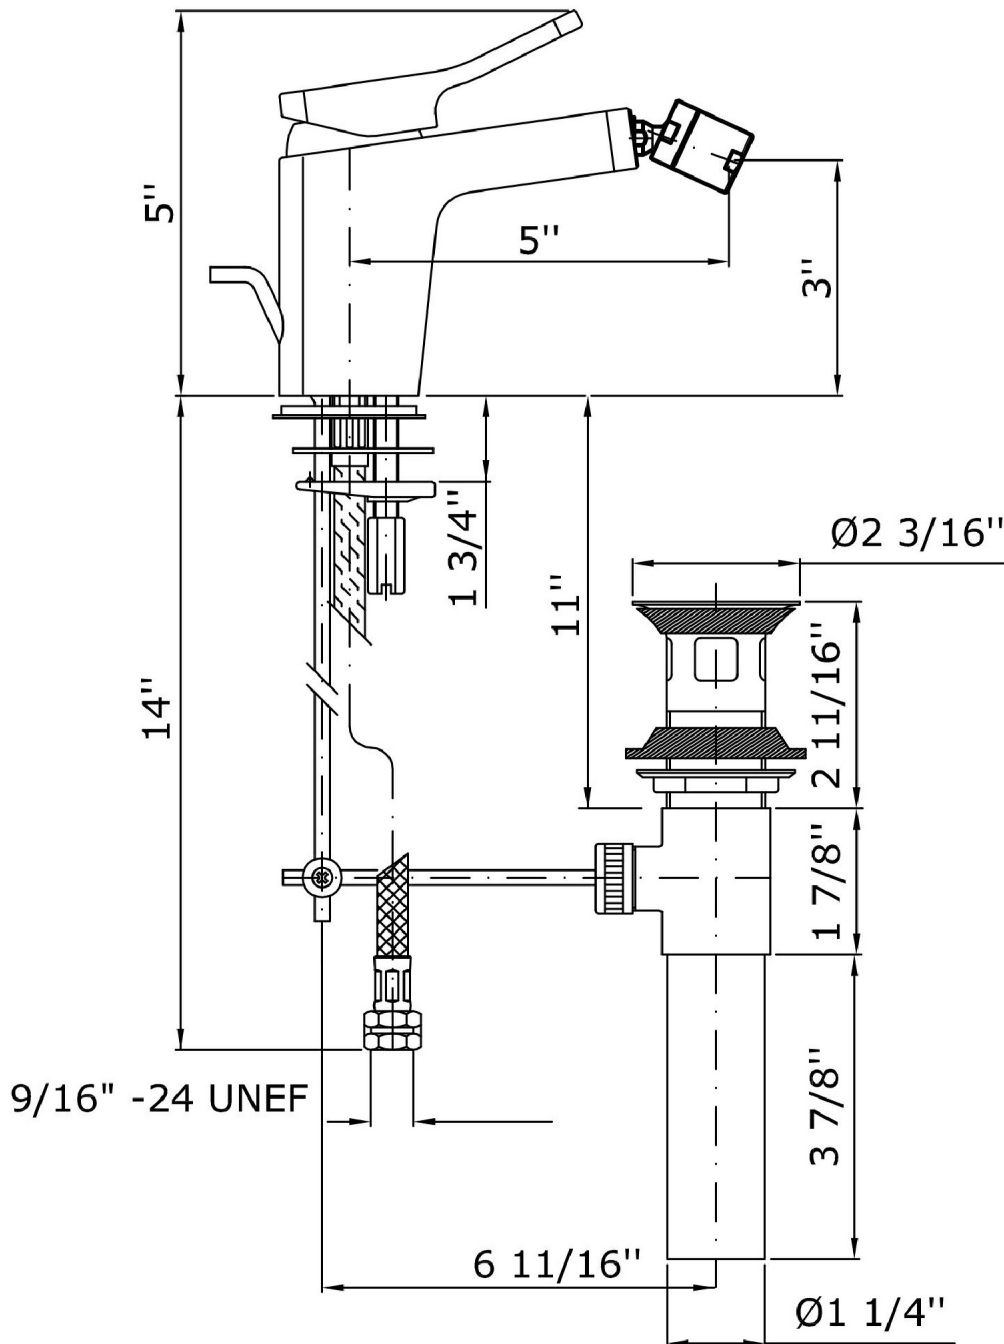

Brand ZUCCHETTI

Class

SOFT

SOFT

ZP7329.1950 Overall Drawing